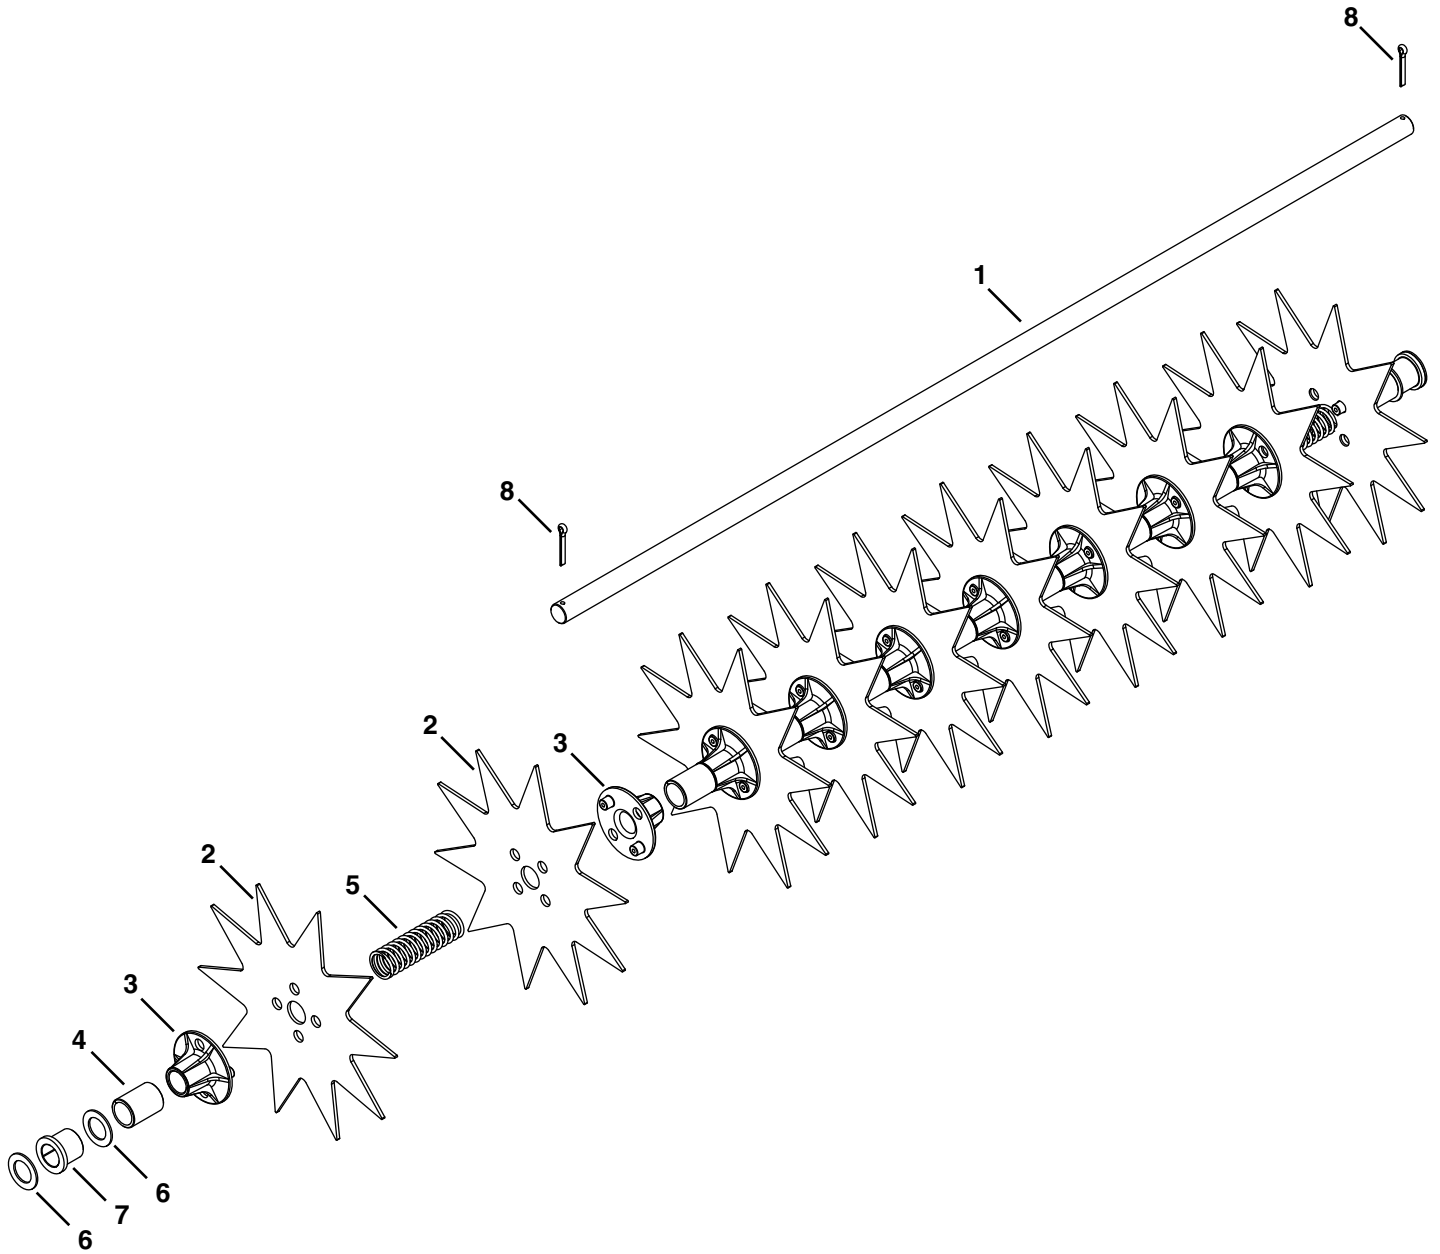

REPAIR PARTS FOR 45-04582 SPIKE AERATOR

REF	QTY	PART NO	DESCRIPTION	REF	QTY	PART NO	DESCRIPTION
1	1	26369	Shaft	6	4	1540-31	Washer, .78" x 1.25" x .062"
2	10	23900	Spike Disk	7	2	44798	Flange Bearing
3	16	45148	Spike Disk Hub	8	2	41631	Cotter Pin 5/32" x 1-1/4"
4	9	44494	Spacer, .8" x 1" x 1.33"	1	1	45354	Owners Manual
5	2	47777	Compression Spring				