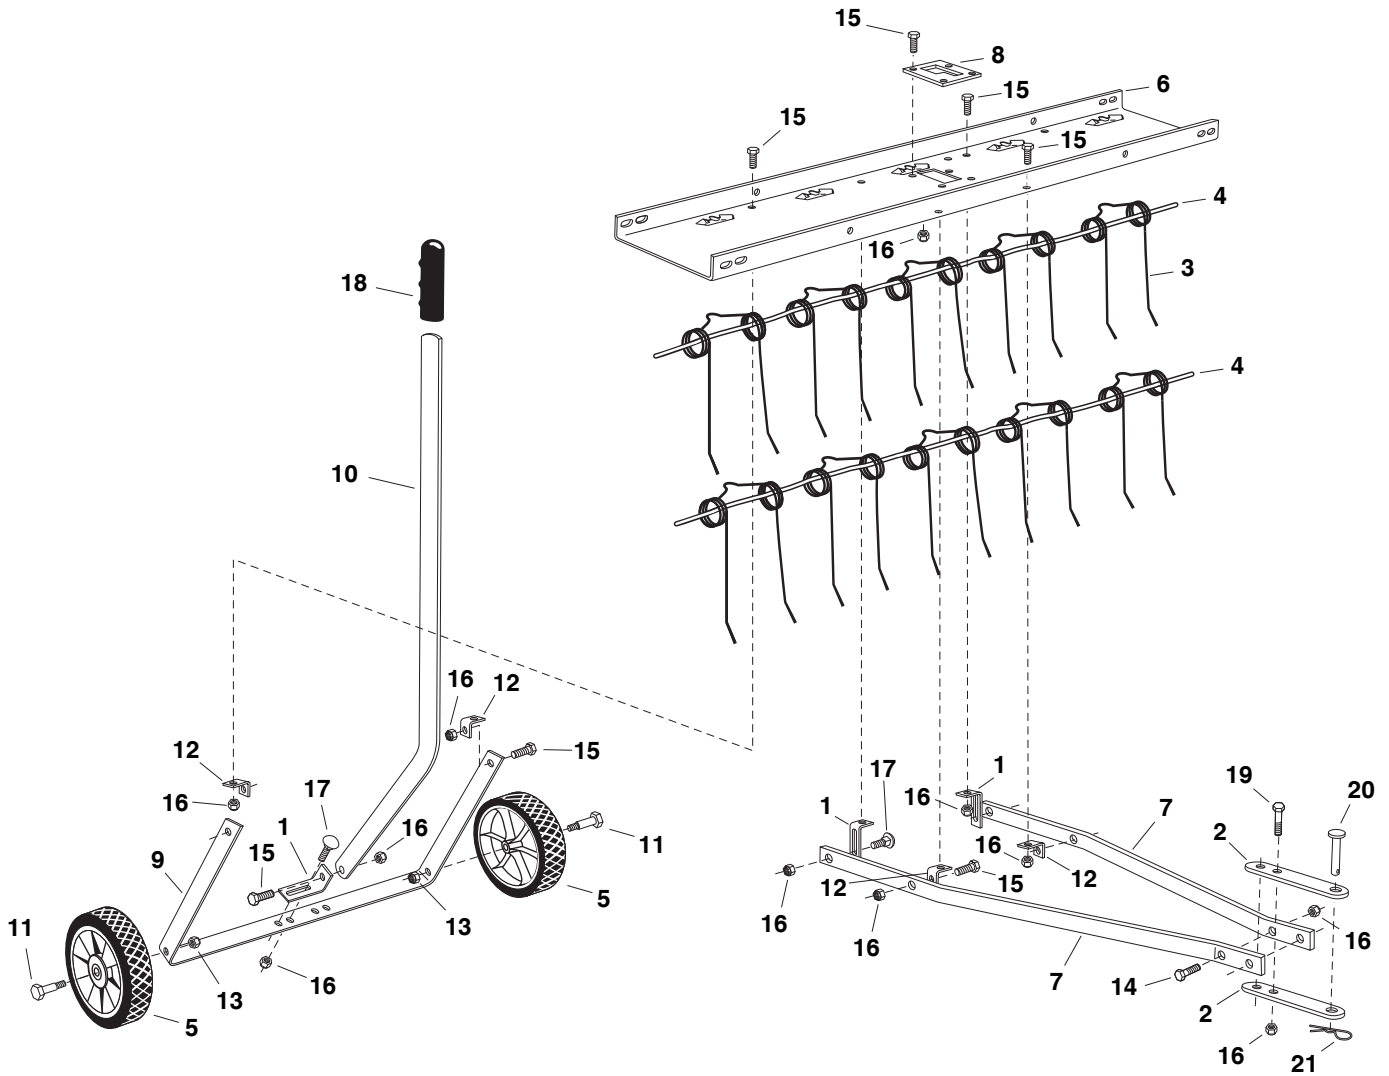

40" TINE DE-THATCHER REPAIR PARTS MODEL NO. 45-02942-131

REF	PART NO.	QTY	DESCRIPTION	REF	PART NO.	QTY	DESCRIPTION
1	23442	3	Hitch Arm Mount Bracket	12	23826	4	Angle Bracket
2	23981	2	Hitch Bracket	13	HA21362	2	Nylock Nut, 3/8"
3	43783	10	Spring Tine	14	43840	2	Hex Bolt, 5/16 x 1-1/4"
4	47633	2	Spring Alignment Wire	15	43063	15	Hex Bolt, 5/16 x 1"
5	43021	2	Wheel	16	47810	23	Nylock Nut, 5/16"
6	24836	1	Tine Shield (40")	17	44326	4	Carriage Bolt, 5/16 x 1"
7	23914	2	Hitch Mount Arm	18	43943	1	Grip
8	24594	1	Lift Plate	19	44180	2	Hex Bolt, 5/16 x 2"
9	24595	1	Axle Bracket	20	47623	1	Hitch Pin, 3/8"
10	24596	1	Lift Handle	21	43343	1	Hair Cotter Pin, 1/8"
11	43029	2	Shoulder Bolt		40589	1	Owner's Manual