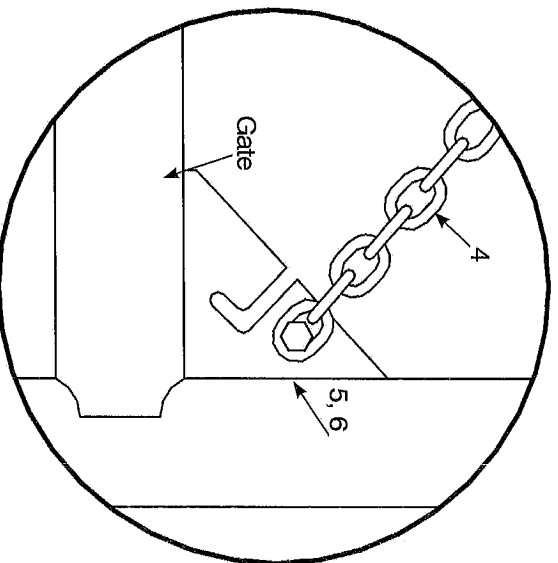

Chain Latch Detail

Assemble chain to gate as illustrated.

Ref. No.	Description
1	Nut, Hex Jam Plated (for bolt hooks only)
2	Washer, Flat Plated (for bolt hooks only)
3	Hinge, Plated
4	1/0 Plated Chain
5	Hex Bolt, 5/16" -18 x 3/4" ZP
6	Nut, 5/16" -18 Flange ZP

F-19829-6

10-29-14

Chain Latch Detail

Assemble chain to gate as illustrated.

Ref. No.	Description
1	Nut, Hex Jam Plated (for bolt hooks only)
2	Washer, Flat Plated (for bolt hooks only)
3	Hinge, Plated
4	1/0 Plated Chain
5	Hex Bolt, 5/16" -18 x 3/4" ZP
6	Nut, 5/16" -18 Flange ZP