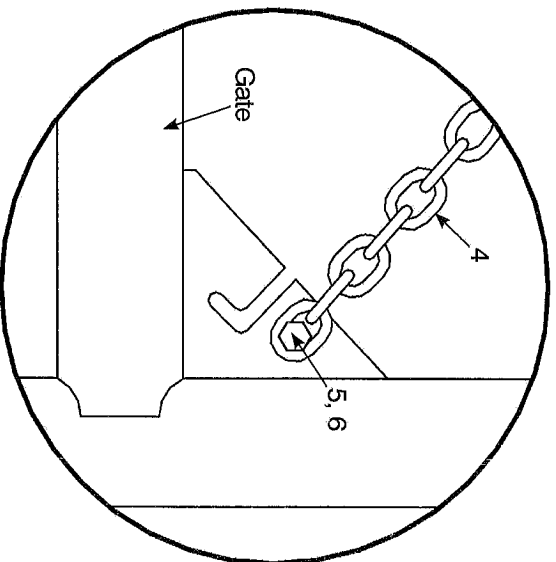

Chain Latch Detail

Assemble chain to gate as illustrated.

Ref. No.	Description
1	Nut, Hex Jam Plated (for bolt hooks only)
2	Washer, Flat Plated (for bolt hooks only)
3	Hinge, Plated
4	1/0 Plated Chain
5	Hex Bolt, 5/16" -18 x 3/4" ZP
6	Nut, 5/16" -18 Flange ZP

F-19829-6

10-29-14

Chain Latch Detail

Assemble chain to gate as illustrated.

Ref. No.	Description
1	Nut, Hex Jam Plated (for bolt hooks only)
2	Washer, Flat Plated (for bolt hooks only)
3	Hinge, Plated
4	1/0 Plated Chain
5	Hex Bolt, 5/16" -18 x 3/4" ZP
6	Nut, 5/16" -18 Flange ZP