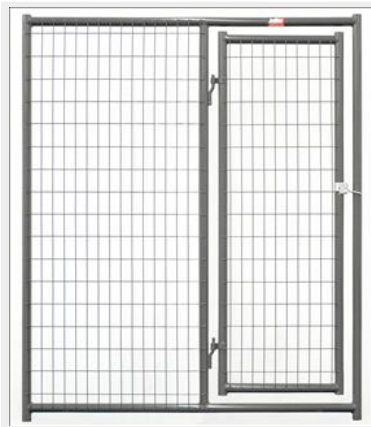

## Single Door Panel 5' x 6', Club Kennels - Gray

Item Number: 38140127

### Product Features

Rust inhibiting zinc rich primer, top coated with our premium gray powder coat paint provides an attractive appearance and longer life

Robust 1-5/8 tubing and heavy 9 gauge 2" x 4" mesh

### Technical Specs

Weight: 47 LBS

5' x 6'