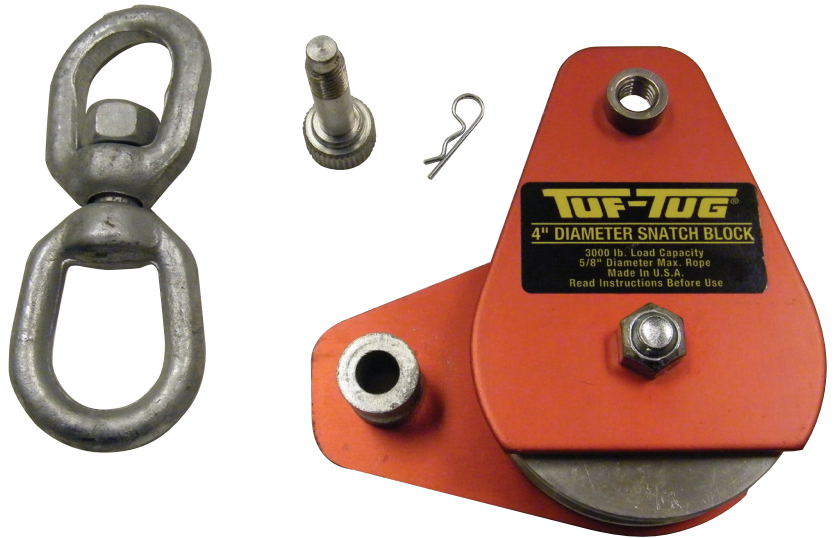

Lightweight Aluminum Snatch Blocks

Rope Access/ Lightweight Aluminum Drop Side Snatch Blocks

- Extra heavy-duty, safety load rated
- 3", 4" & 6" diameter aluminum sheaves w/ bronze bearing
- Oversized thumb screws with spring pin retainers standard
- Optional plain/tailboard, eye swivels & safety hook attachments available
- Optional needle & ball bearing pulleys available

3" Dia. Drop Side Snatch Blocks 2000 lb. capacity

(\varnothing 7/16" max. rope)

- 3" Plain ALSNB-2000P
- Eye ALSNB-2000SE
- Hook ALSNB-2000SWH

4" Dia. Drop Side Snatch Blocks 3000 lb. capacity

(\varnothing 9/16" max. rope)

- 4" Plain ALSNB-3000P
- Eye ALSNB-3000SE
- Hook ALSNB-3000SWH

6" Dia. Drop Side Snatch Blocks 6000 lb. capacity

(\varnothing 3/4" max. rope)

- 6" Plain ALSNB-6000P
- Eye ALSNB-6000SE
- Hook ALSNB-6000SWH