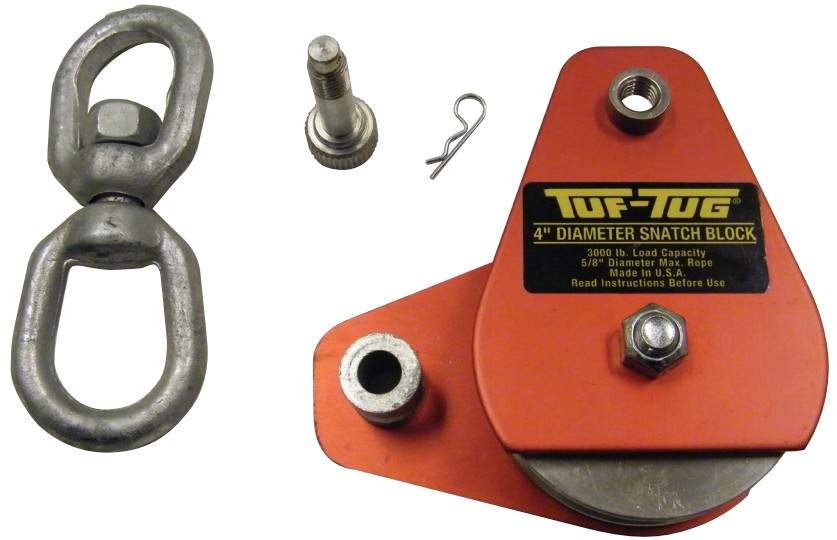

## Rope Access/ Lightweight Aluminum Drop Side Snatch Blocks

- Extra heavy-duty, safety load rated
- 3", 4" & 6" diameter aluminum sheaves w/ bronze bearing
- Oversized thumb screws with spring pin retainers standard
- Optional plain/tailboard, eye swivels & safety hook attachments available
- Optional needle & ball bearing pulleys available

## 3" Dia. Drop Side Snatch Blocks 2000 lb. capacity

( $\varnothing$  7/16" max. rope)

- 3" Plain ALSNB-2000P
- Eye ALSNB-2000SE
- Hook ALSNB-2000SWH

## 4" Dia. Drop Side Snatch Blocks 3000 lb. capacity

( $\varnothing$  9/16" max. rope)

- 4" Plain ALSNB-3000P
- Eye ALSNB-3000SE
- Hook ALSNB-3000SWH

## 6" Dia. Drop Side Snatch Blocks 6000 lb. capacity

( $\varnothing$  3/4" max. rope)

- 6" Plain ALSNB-6000P
- Eye ALSNB-6000SE
- Hook ALSNB-6000SWH

PLAIN/TAIL BOARD

EYE SWIVEL

SAFETY SWIVEL HOOK

**1/3rd the  
Weight of  
Steel!**