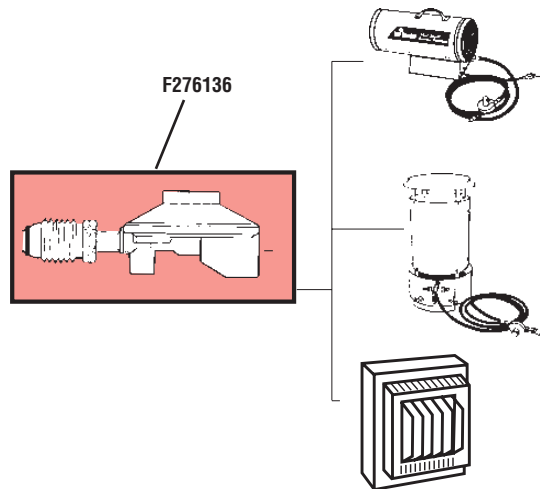

Stock #:
Mr. Heater #

Description/Usage:

Application(s):

F276136

Propane Low Pressure Regulator

(3/8" Female Pipe Thread x Soft Nose P.O.L.)

The size, shape and flow characteristics of this regulator makes it ideal for use on portable heaters, hot plates, camp stoves, and other propane appliances that require 75,000 BTU or less.

Will operate low pressure appliances.

Features:

- Low Pressure • 1" W.C. Setting
- 1/2 PSI Output • 75,000 BTU Capacity

Replacement Parts:

F276139:

THE ORIGINAL

Mr. Heater[®]

Propane Regulators