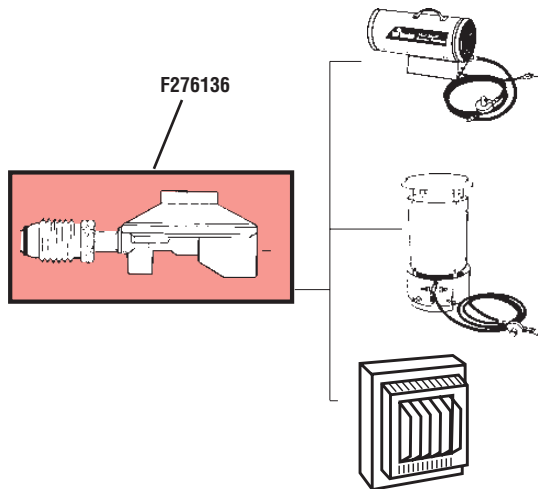

Stock #:
Mr. Heater #

Description/Usage:

Application(s):

F276136

Propane Low Pressure Regulator

(3/8" Female Pipe Thread x Soft Nose
P.O.L.)

The size, shape and flow characteristics of
this regulator makes it ideal for use on
portable heaters, hot plates, camp stoves,
and other propane appliances that require
75,000 BTU or less.

Will operate low pressure appliances.

Features:

- Low Pressure • 1" W.C. Setting
- 1/2 PSI Output • 75,000 BTU Capacity

Replacement Parts:

F276139:

THE ORIGINAL

Mr. Heater[®]

Propane Regulators