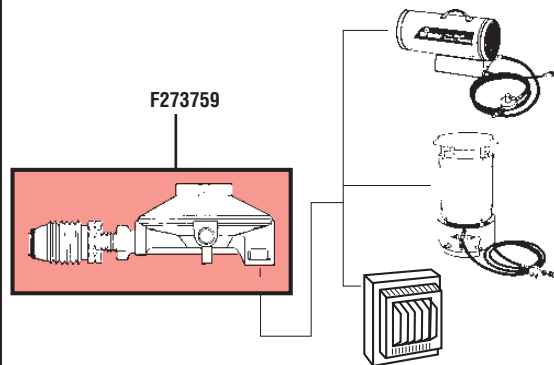

Stock #:  
Mr. Heater #

Description/Usage:

Application(s):

F273759

### 90° Propane Low Pressure Regulator

(3/8" Female Pipe Thread x  
Soft Nose P.O.L.)

11" W.C. low pressure regulator  
designed with 90° angle.

Most commonly used on low  
pressure appliances.

THE ORIGINAL  
**Mr. Heater**<sup>®</sup>