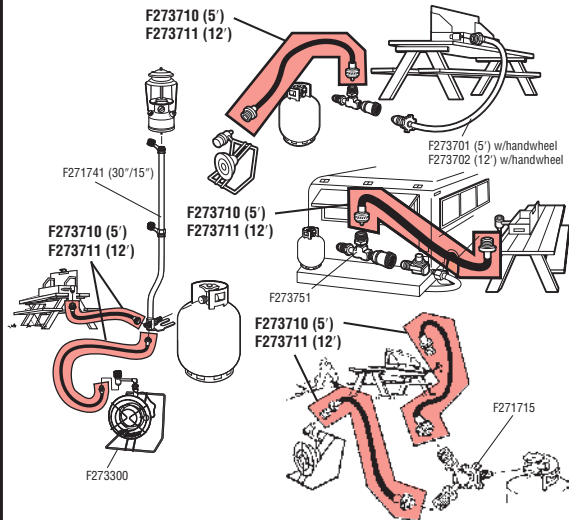

Stock #:
Mr. Heater #

Description/Usage:

Application(s):

F273710
F273711

5' Propane Hose Assembly
12' Propane Hose Assembly

(Swivel 1"-20 Male Throwing Cylinder Thread x Swivel 1"-20 Female Throwing Cylinder Thread) Most commonly used with most distribution posts or "T" and "Y" connectors. Can be used with Mr. Heater Part # F271715 "Y" adapter F273751 "T" adapter F271731 30"/15" distribution post

Features:

- Connects appliances that are designed for 1 lb. cylinders to 1 lb. connections
- Hand tighten swivels on both ends

THE ORIGINAL
Mr. Heater[®]
Hose Assemblies