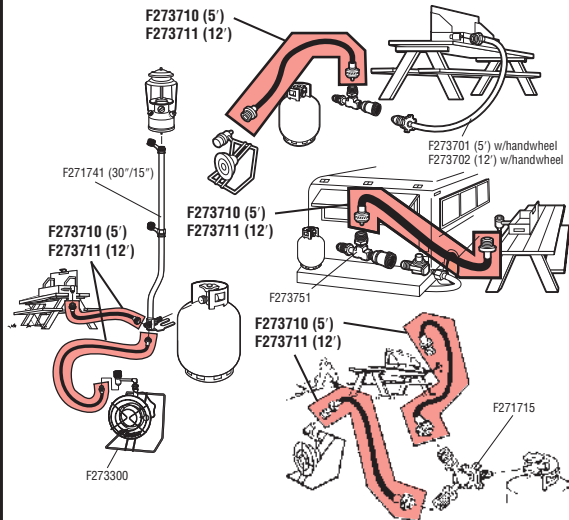

Stock #:
Mr. Heater #

Description/Usage:

Application(s):

F273710
F273711

5' Propane Hose Assembly
12' Propane Hose Assembly

(Swivel 1"-20 Male Throwing Cylinder Thread x Swivel 1"-20 Female Throwing Cylinder Thread) Most commonly used with most distribution posts or "T" and "Y" connectors. Can be used with Mr. Heater Part # F271715 "Y" adapter F273751 "T" adapter F271731 30"/15" distribution post

Features:

- Connects appliances that are designed for 1 lb. cylinders to 1 lb. connections
- Hand tighten swivels on both ends

THE ORIGINAL
Mr. Heater
Hose Assemblies