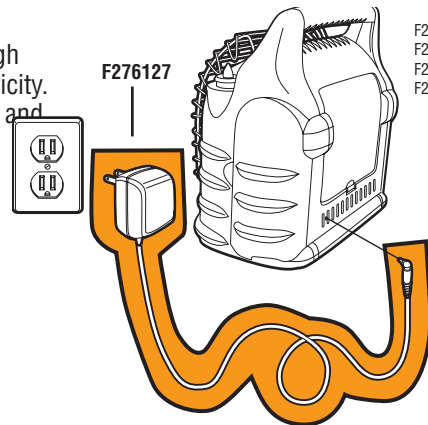

## D. F276127

### 6V/800mA Power Adapter

For use with Mr. Heater's Big and Tough Buddy Heaters. Uses household electricity. Also powers products requiring 6VDC and up to 800mA current.

F274800 Big Buddy  
F274825 Big Buddy  
F274865 Big Buddy  
F274815 Tough Buddy