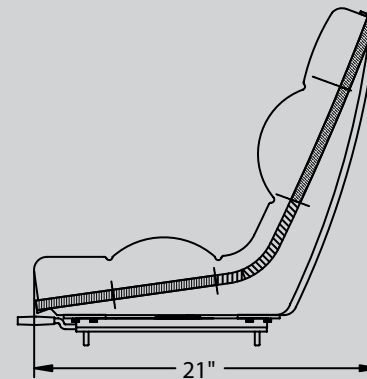

## Features:

- Heavy-Duty Vinyl Cover
- Safety Switch Cavity
- Slides
- Arm Rest Available as add-on

Kit (#93120)

See Team Member For Special Order Accessories

## Dimensions:

Depth 21 inches  
Width 18 inches  
Height 19 inches

## Bolt Pattern: (W x D)

- 7.5" x 7"
- 8.2" x 5"
- 7.5" x 11.5"
- 9.5" x 11.5"
- 8" x 11.5"
- 11.25" x 11.5"

(Shelf Label)