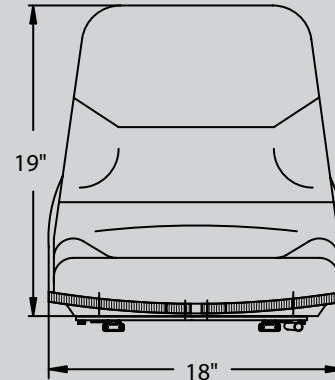

2780020
MFG# 45000-BK

Features:

- Heavy-Duty Vinyl Cover
- Safety Switch Cavity
- Slides
- Arm Rest Available as add-on

Kit (#93120)

See Team Member For Special Order Accessories

Applications:

Fork Lifts
Skid Steers
Commercial Turf
Professional Turf
Loaders
Backhoes
Utility Vehicles
Ground Service Equipment
Construction Equipment
Street Maintenance
Hay Cubers
Specialty Tractors

Dimensions:

Depth 21 inches
Width 18 inches
Height 19 inches

Bolt Pattern: (W x D)

- 7.5" x 7"
- 8.2" x 5"
- 7.5" x 11.5"
- 9.5" x 11.5"
- 8" x 11.5"
- 11.25" x 11.5"

(Shelf Label)