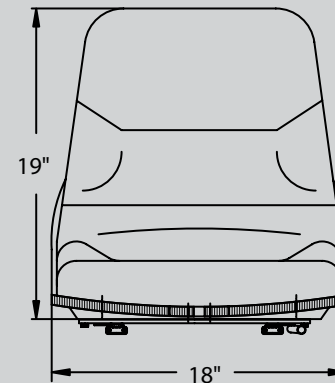

## Dimensions:

Depth 21 inches  
Width 18 inches  
Height 19 inches

## Bolt Pattern: (W x D)

- 7.5" x 7"
- 8.2" x 5"
- 7.5" x 11.5"
- 9.5" x 11.5"
- 8" x 11.5"
- 11.25" x 11.5"

(Shelf Label)