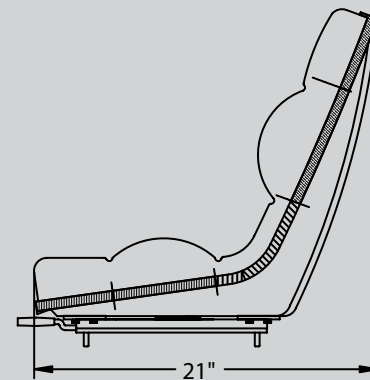

2780020
MFG# 45000-BK

Features:

- Heavy-Duty Vinyl Cover
- Safety Switch Cavity
- Slides
- Arm Rest Available as add-on

Kit (#93120)

See Team Member For Special Order Accessories

Applications:

Fork Lifts
Skid Steers
Commercial Turf
Professional Turf
Loaders
Backhoes
Utility Vehicles
Ground Service Equipment
Construction Equipment
Street Maintenance
Hay Cubers
Specialty Tractors

Dimensions:

Depth 21 inches
Width 18 inches
Height 19 inches

Bolt Pattern: (W x D)

- 7.5" x 7"
- 8.2" x 5"
- 7.5" x 11.5"
- 9.5" x 11.5"
- 8" x 11.5"
- 11.25" x 11.5"

(Shelf Label)