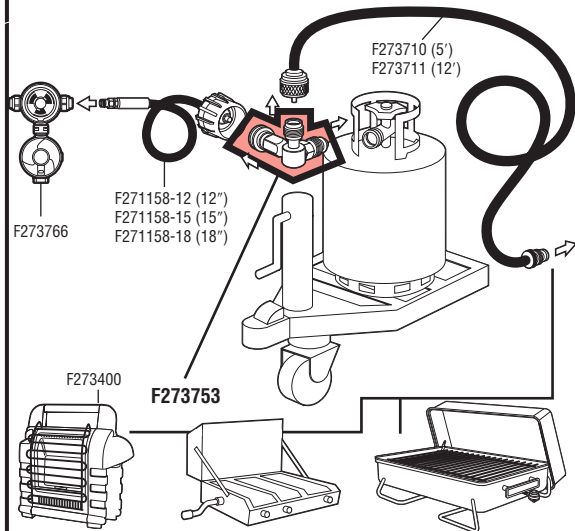

Stock #:
Mr. Heater #

Description/Usage:

Application(s):

F273753

NEW
AND
OLD
THREADS

90° Stay Flow Adapter

(Soft Nose Excess Flow P.O.L. x 1"-20
Male Throwaway
Cylinder Thread
x Female P.O.L.
w/Acme Thread)

Connects camper
and additional
appliance to
20 lb. propane tank.

Connects to **NEW** and **OLD**
propane connections.

THE ORIGINAL
Mr. Heater[®]

Propane Brass Accessories