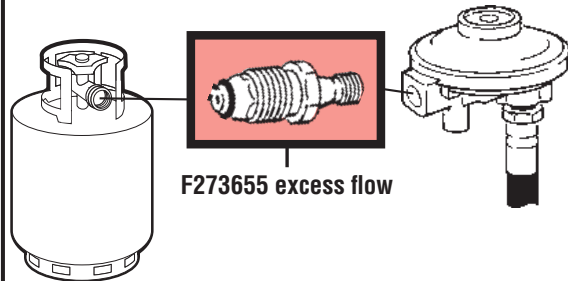

Stock #:
Mr. Heater #

Description/Usage:

Application(s):

F273655

**Excess Flow Soft Nose P.O.L. x 1/4"
Male Pipe Thread**

Features:

- Excess flow safety
- CSA Approved
- UL Listed

THE ORIGINAL
Mr. Heater[®]