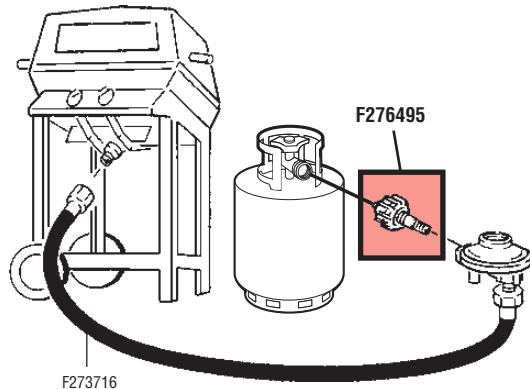

Stock #:  
Mr. Heater #

Description/Usage:

Application(s):

F276495

**Propane Grill Acme Nut (Black)**

(Appliance End Fitting/Acme Nut x  
1/4" Male Pipe Thread)

Most commonly used on propane gas  
grills with the new Type 1/Acme System.

**Features:**

- Thermal shutoff
- Excess flow safety
- 80,000 BTU Capacity

THE ORIGINAL  
**Mr. Heater**<sup>®</sup>

**Propane/Kerosene Accessories**