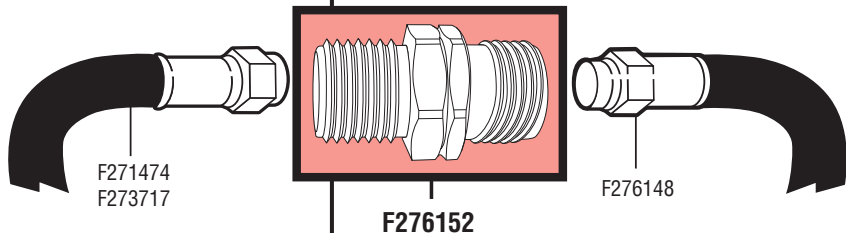

Stock #:
Mr. Heater #

Description/Usage:

Application(s):

F276152

1/4" Male Pipe Thread x 9/16" Left Hand Male Thread

Most commonly used to connect hoses together to extend hose length.

THE ORIGINAL

Mr. Heater[®]

Propane Brass Fittings