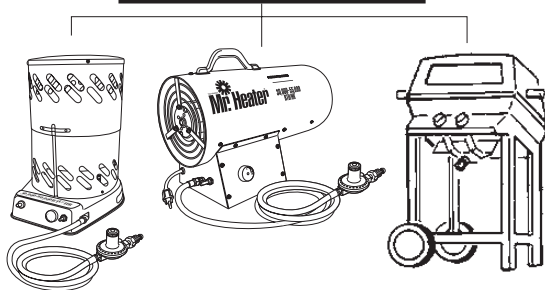

Stock #:  
Mr. Heater #

Description/Usage:

Application(s):

F273767

**Propane Low Pressure Regulator**

(1/4" Female Pipe Thread (Inlet) x 3/8" Female Pipe Thread (Outlet))

Most commonly used on low pressure appliances that are 200,000 BTU's or less.

**Features:**

- Low Pressure
- 11" W.C. Setting
- 1/2 psi output
- 200,000 BTU capacity

F273767

THE ORIGINAL  
**Mr. Heater**<sup>®</sup>

**Propane Regulators**