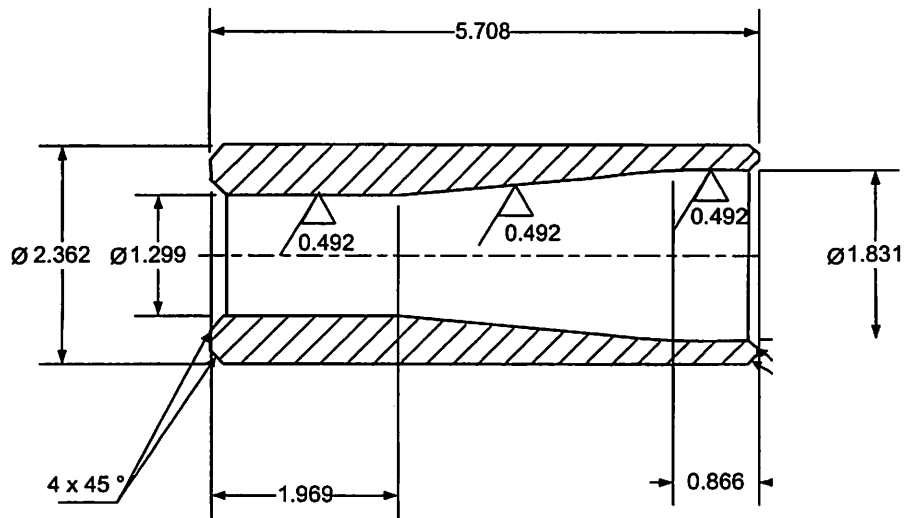

## #74446 Bale Spear with Bushing & Nut

Weight 3500 lbs - 23°  
Weight 2615 lbs - 26.5°

When mounting the spear, torque the nut to 479 foot pounds