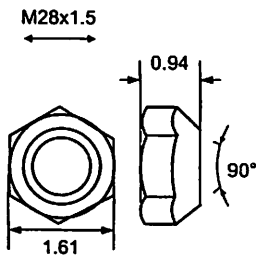

## #74446 Bale Spear with Bushing & Nut

Weight 3500 lbs - 23°  
Weight 2615 lbs - 26.5°

When mounting the spear, torque the nut to 479 foot pounds