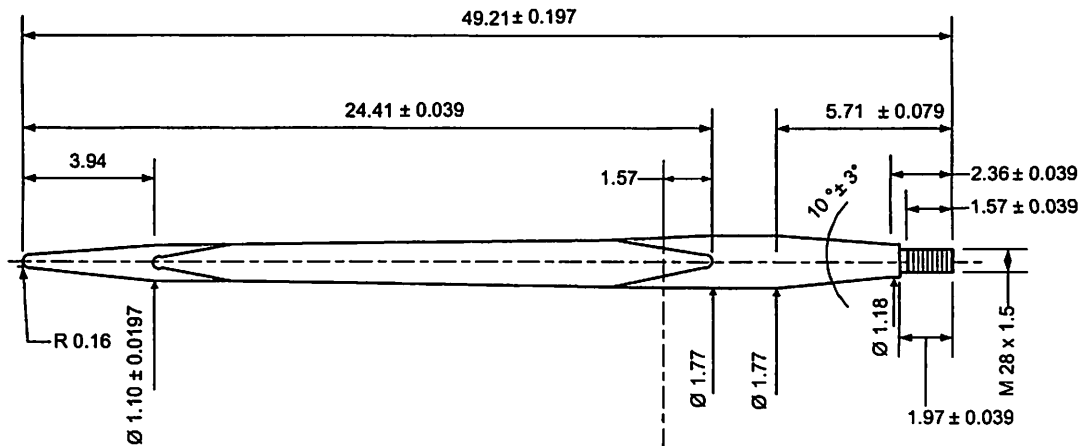

## #74446 Bale Spear with Bushing & Nut

Weight 3500 lbs - 23°  
Weight 2615 lbs - 26.5°

When mounting the spear, torque the nut to 479 foot pounds