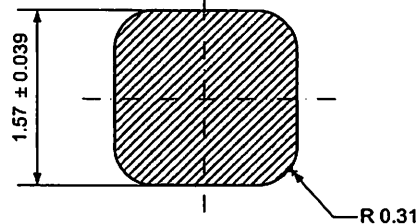

## #74446 Bale Spear with Bushing & Nut

Weight 3500 lbs - 23°  
Weight 2615 lbs - 26.5°

When mounting the spear, torque the nut to 479 foot pounds