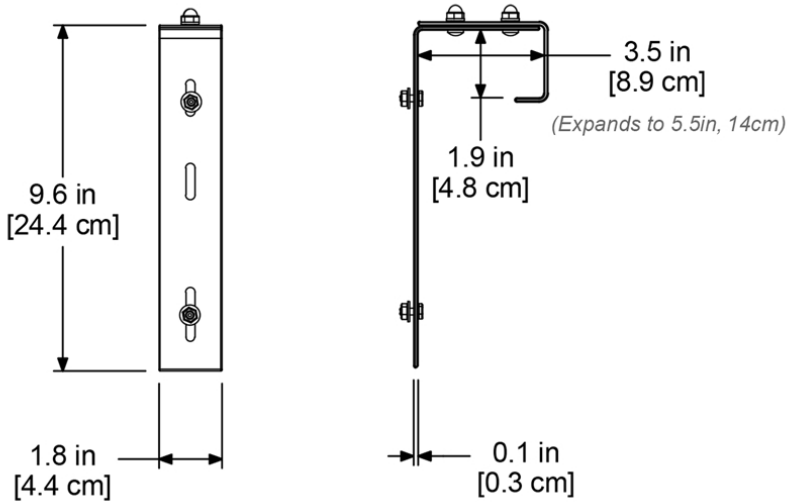

### DESCRIPTION

Accent your porch or deck railing with a Mayne window box. The adjustable deck rail brackets simply bolt to your existing window box brackets.

- Only compatible with Mayne window boxes
- Includes hardware to attach brackets
- Easy installation over a 2x4 or 2x6 wood railing
- Sold in 2-packs (*Model #3832*) and 3-packs (*Model #3833*)
- 1-Year Warranty on hardware

### PRODUCT DIMENSIONS

**Dimensions:** 3.7in L x 1.8in W x 9.6in H (9.5cm x 4.4cm x 24.4cm)

**Part Weight:** 3lbs (1.4kg) and 4lbs (1.8kg)

**Material:** Black Powder Coated Steel

**MAYNE**<sup>®</sup>  
Outdoor Products of Distinction