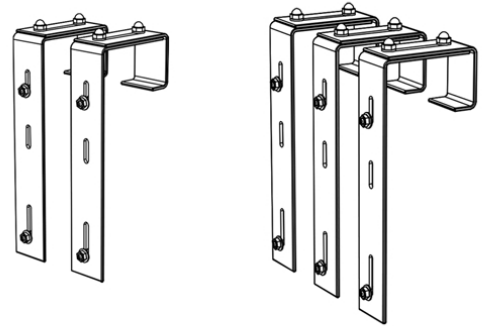

### DESCRIPTION

Accent your porch or deck railing with a Mayne window box. The adjustable deck rail brackets simply bolt to your existing window box brackets.

- Only compatible with Mayne window boxes
- Includes hardware to attach brackets
- Easy installation over a 2x4 or 2x6 wood railing
- Sold in 2-packs (*Model #3832*) and 3-packs (*Model #3833*)
- 1-Year Warranty on hardware

### PRODUCT DIMENSIONS

**Dimensions:** 3.7in L x 1.8in W x 9.6in H (9.5cm x 4.4cm x 24.4cm)

**Part Weight:** 3lbs (1.4kg) and 4lbs (1.8kg)

**Material:** Black Powder Coated Steel

**MAYNE**<sup>®</sup>  
Outdoor Products of Distinction