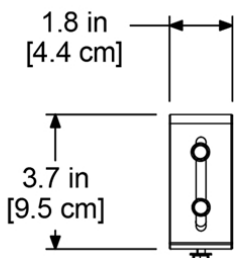

### DESCRIPTION

Accent your porch or deck railing with a Mayne window box. The adjustable deck rail brackets simply bolt to your existing window box brackets.

- Only compatible with Mayne window boxes
- Includes hardware to attach brackets
- Easy installation over a 2x4 or 2x6 wood railing
- Sold in 2-packs (*Model #3832*) and 3-packs (*Model #3833*)
- 1-Year Warranty on hardware

### PRODUCT DIMENSIONS

**Dimensions:** 3.7in L x 1.8in W x 9.6in H (9.5cm x 4.4cm x 24.4cm)

**Part Weight:** 3lbs (1.4kg) and 4lbs (1.8kg)

**Material:** Black Powder Coated Steel

**MAYNE**<sup>®</sup>  
Outdoor Products of Distinction