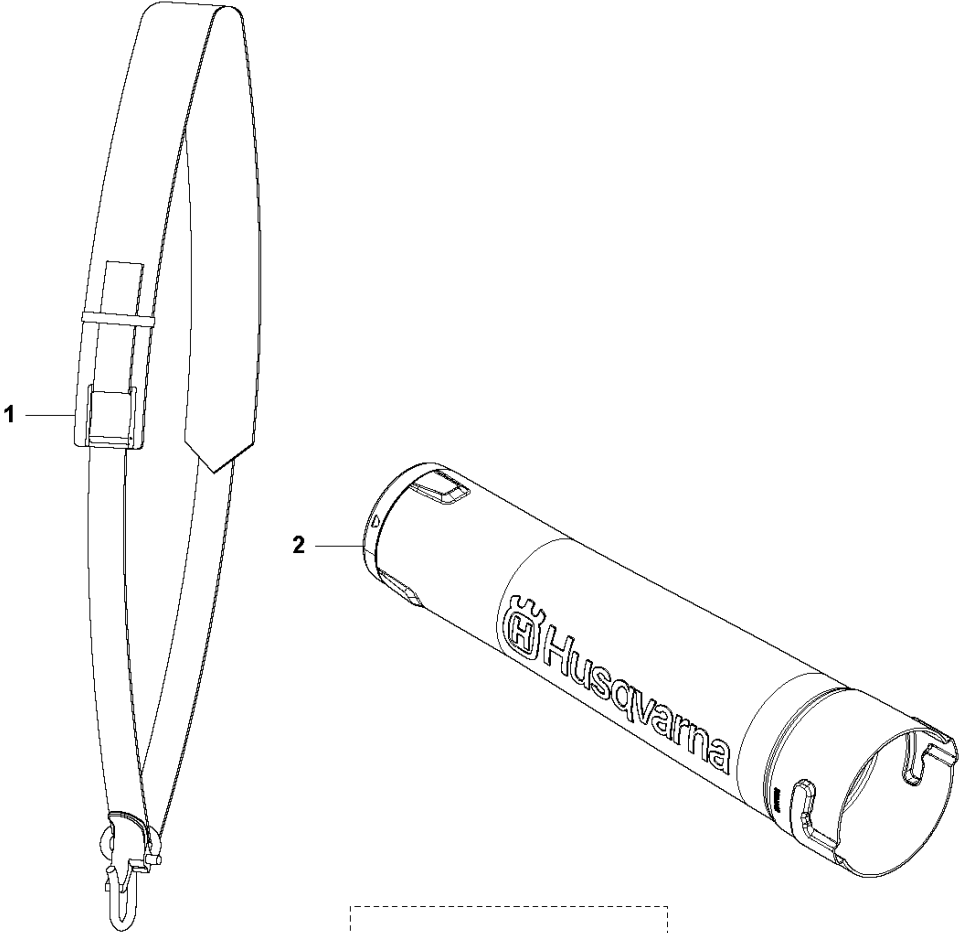

SPARE PARTS LIST

BLOWERS

320iB, 2016-09

E 320iB
ACCESSORIES

ACCESSORIES

320iB, 2016-09

Ref	Part No	Description	Remark	QTY KIT
1	537 21 62-01	HARNES		1
2	586 10 63-02	TUBE ASSY		1
3	588 00 97-01	KIT		1
4	579 79 75-01	NOZZLE ASSY		1

B 320iB
DECALS

DECALS

320iB, 2016-09

Ref	Part No	Description	Remark	QTY KIT
1	586 83 41-03	DECAL		1
2	586 83 42-03	DECAL		1
3	577 84 43-01	DECAL		1

C 320iB
ELECTRIC SYSTEM

Ref	Part No	Description	Remark	QTY KIT
1	582 57 76-01	CONTROL UNIT		1
2	578 32 69-01	TRIGGER SWITCH		1
3	503 21 28-13	SCREW CCRPANT		3

D 320iB
FAN SYSTEM

Ref	Part No	Description	Remark	QTY	KIT
1	582 31 34-01	MOTOR ASSY		1	8
2	584 15 12-02	STATOR		1	
3	582 07 91-01	ROTOR		1	7, 8
4	503 20 25-12	SCREW IHSCM		3	
5	503 91 10-01	SUSPENSION		6	
6	581 55 12-01	HEXAGON LOCKING NUT		1	7, 8
7	589 58 96-01	ROTOR		1	8
8	589 59 02-01	MOTOR ASSY		1	

A 320iB
CHASSI

Ref	Part No	Description	Remark	QTY KIT
1	582 59 96-01	NOZZLE		1
2	582 50 16-01	TUBE		1
3	582 48 76-01	CONTROL		1
4	582 37 09-02	PULL ROD		1
5	582 36 96-01	THROTTLE CONTROL		1
6	584 91 43-01	COVER		1
7	579 21 19-01	SCREW IHSCT		15
8	544 04 20-03	HANDLE INSERT		2
9	584 15 74-02	HOUSING		1
10	576 90 12-01	COVER		1
11	584 15 73-02	HOUSING		1
12	585 48 00-01	SPRING		1
13	577 99 66-01	PUSH BUTTON		1