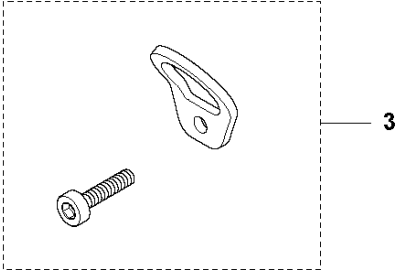

SPARE PARTS LIST

BLOWERS

320iB, 2016-09

E 320iB
ACCESSORIES

ACCESSORIES

320iB, 2016-09

Ref	Part No	Description	Remark	QTY KIT
1	537 21 62-01	HARNES		1
2	586 10 63-02	TUBE ASSY		1
3	588 00 97-01	KIT		1
4	579 79 75-01	NOZZLE ASSY		1

B 320iB
DECALS

DECALS

320iB, 2016-09

Ref	Part No	Description	Remark	QTY KIT
1	586 83 41-03	DECAL		1
2	586 83 42-03	DECAL		1
3	577 84 43-01	DECAL		1

C 320iB
ELECTRIC SYSTEM

Ref	Part No	Description	Remark	QTY KIT
1	582 57 76-01	CONTROL UNIT		1
2	578 32 69-01	TRIGGER SWITCH		1
3	503 21 28-13	SCREW CCRPANT		3

D 320iB
FAN SYSTEM

Ref	Part No	Description	Remark	QTY	KIT
1	582 31 34-01	MOTOR ASSY		1	8
2	584 15 12-02	STATOR		1	
3	582 07 91-01	ROTOR		1	7, 8
4	503 20 25-12	SCREW IHSCM		3	
5	503 91 10-01	SUSPENSION		6	
6	581 55 12-01	HEXAGON LOCKING NUT		1	7, 8
7	589 58 96-01	ROTOR		1	8
8	589 59 02-01	MOTOR ASSY		1	

A 320iB
CHASSI

Ref	Part No	Description	Remark	QTY KIT
1	582 59 96-01	NOZZLE		1
2	582 50 16-01	TUBE		1
3	582 48 76-01	CONTROL		1
4	582 37 09-02	PULL ROD		1
5	582 36 96-01	THROTTLE CONTROL		1
6	584 91 43-01	COVER		1
7	579 21 19-01	SCREW IHSCT		15
8	544 04 20-03	HANDLE INSERT		2
9	584 15 74-02	HOUSING		1
10	576 90 12-01	COVER		1
11	584 15 73-02	HOUSING		1
12	585 48 00-01	SPRING		1
13	577 99 66-01	PUSH BUTTON		1