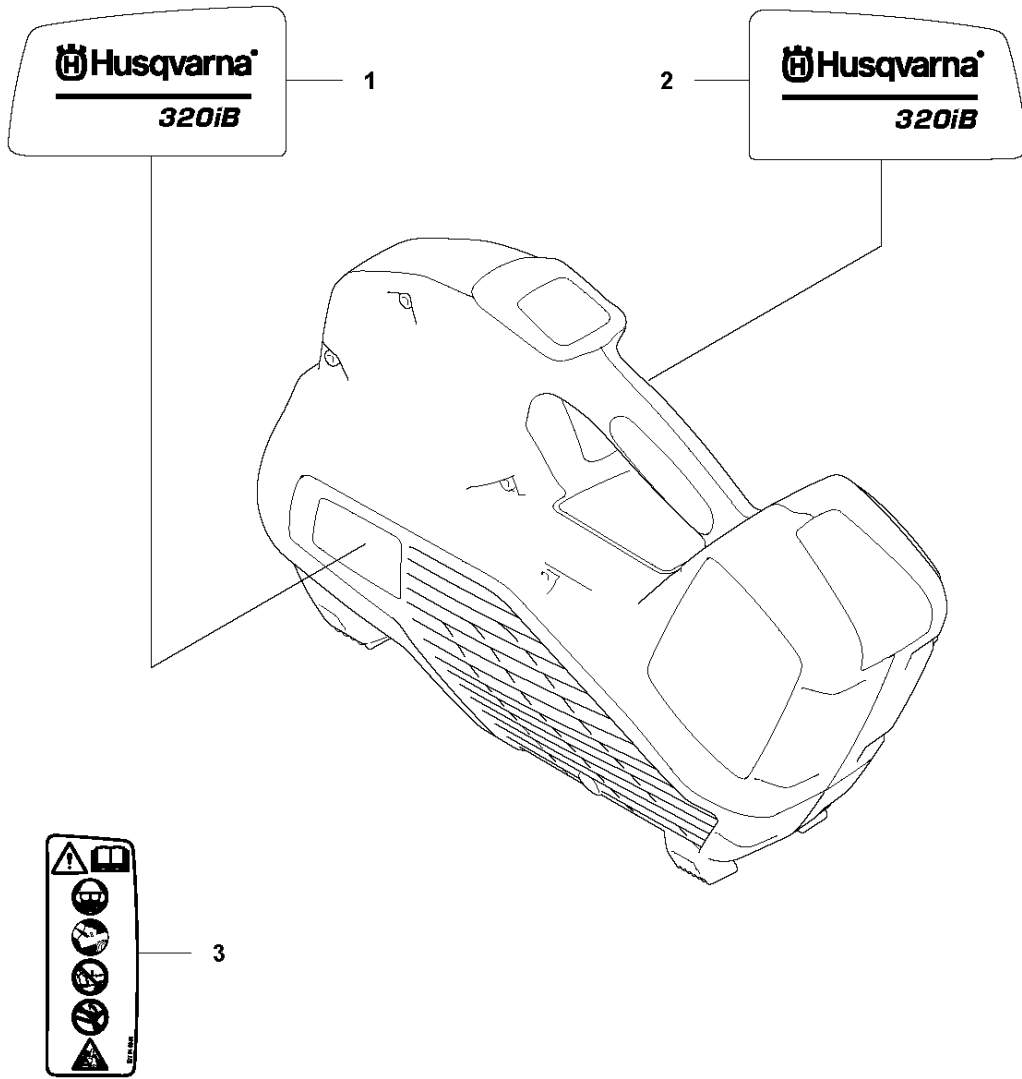

SPARE PARTS LIST

BLOWERS

320iB, 2016-09

E 320iB
ACCESSORIES

ACCESSORIES

320iB, 2016-09

Ref	Part No	Description	Remark	QTY KIT
1	537 21 62-01	HARNES		1
2	586 10 63-02	TUBE ASSY		1
3	588 00 97-01	KIT		1
4	579 79 75-01	NOZZLE ASSY		1

B 320iB
DECALS

DECALS

320iB, 2016-09

Ref	Part No	Description	Remark	QTY KIT
1	586 83 41-03	DECAL		1
2	586 83 42-03	DECAL		1
3	577 84 43-01	DECAL		1

C 320iB
ELECTRIC SYSTEM

Ref	Part No	Description	Remark	QTY KIT
1	582 57 76-01	CONTROL UNIT		1
2	578 32 69-01	TRIGGER SWITCH		1
3	503 21 28-13	SCREW CCRPANT		3