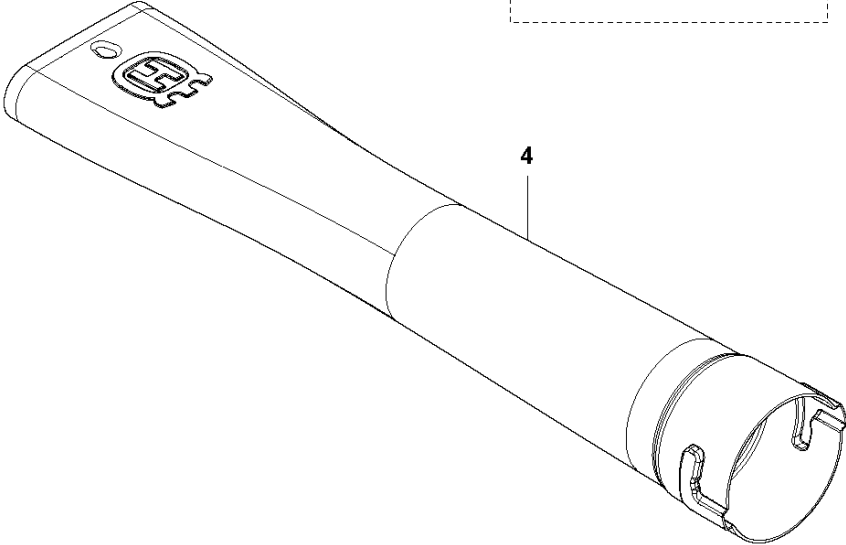

SPARE PARTS LIST

BLOWERS

320iB, 2016-09

E 320iB
ACCESSORIES

ACCESSORIES

320iB, 2016-09

Ref	Part No	Description	Remark	QTY KIT
1	537 21 62-01	HARNES		1
2	586 10 63-02	TUBE ASSY		1
3	588 00 97-01	KIT		1
4	579 79 75-01	NOZZLE ASSY		1

B 320iB
DECALS

DECALS

320iB, 2016-09

Ref	Part No	Description	Remark	QTY KIT
1	586 83 41-03	DECAL		1
2	586 83 42-03	DECAL		1
3	577 84 43-01	DECAL		1

C 320iB
ELECTRIC SYSTEM

Ref	Part No	Description	Remark	QTY KIT
1	582 57 76-01	CONTROL UNIT		1
2	578 32 69-01	TRIGGER SWITCH		1
3	503 21 28-13	SCREW CCRPANT		3

A 320iB
CHASSI

Ref	Part No	Description	Remark	QTY KIT
1	582 59 96-01	NOZZLE		1
2	582 50 16-01	TUBE		1
3	582 48 76-01	CONTROL		1
4	582 37 09-02	PULL ROD		1
5	582 36 96-01	THROTTLE CONTROL		1
6	584 91 43-01	COVER		1
7	579 21 19-01	SCREW IHSCT		15
8	544 04 20-03	HANDLE INSERT		2
9	584 15 74-02	HOUSING		1
10	576 90 12-01	COVER		1
11	584 15 73-02	HOUSING		1
12	585 48 00-01	SPRING		1
13	577 99 66-01	PUSH BUTTON		1