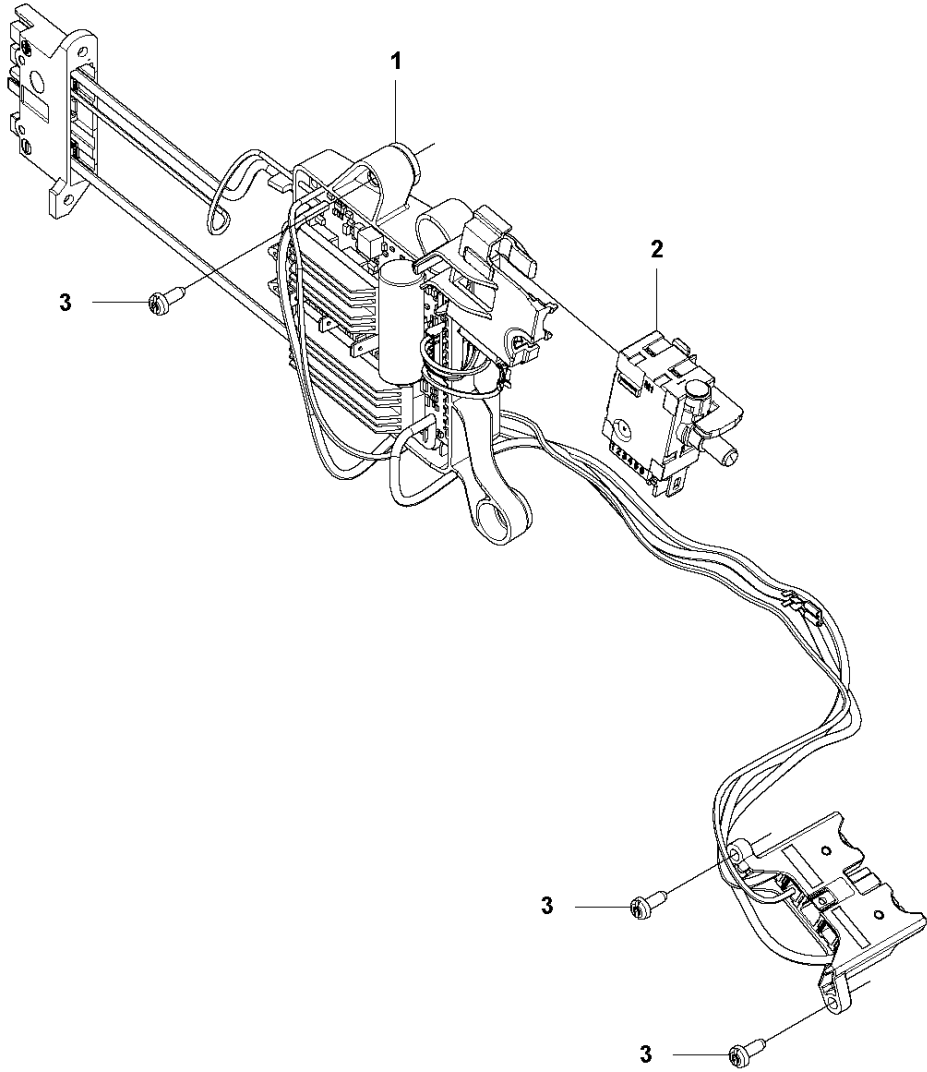

SPARE PARTS LIST

BLOWERS

320iB, 2016-09

E 320iB
ACCESSORIES

ACCESSORIES

320iB, 2016-09

Ref	Part No	Description	Remark	QTY KIT
1	537 21 62-01	HARNES		1
2	586 10 63-02	TUBE ASSY		1
3	588 00 97-01	KIT		1
4	579 79 75-01	NOZZLE ASSY		1

B 320iB
DECALS

DECALS

320iB, 2016-09

Ref	Part No	Description	Remark	QTY KIT
1	586 83 41-03	DECAL		1
2	586 83 42-03	DECAL		1
3	577 84 43-01	DECAL		1

C 320iB
ELECTRIC SYSTEM

Ref	Part No	Description	Remark	QTY KIT
1	582 57 76-01	CONTROL UNIT		1
2	578 32 69-01	TRIGGER SWITCH		1
3	503 21 28-13	SCREW CCRPANT		3

D 320iB
FAN SYSTEM

Ref	Part No	Description	Remark	QTY	KIT
1	582 31 34-01	MOTOR ASSY		1	8
2	584 15 12-02	STATOR		1	
3	582 07 91-01	ROTOR		1	7, 8
4	503 20 25-12	SCREW IHSCM		3	
5	503 91 10-01	SUSPENSION		6	
6	581 55 12-01	HEXAGON LOCKING NUT		1	7, 8
7	589 58 96-01	ROTOR		1	8
8	589 59 02-01	MOTOR ASSY		1	

A 320iB
CHASSI

Ref	Part No	Description	Remark	QTY KIT
1	582 59 96-01	NOZZLE		1
2	582 50 16-01	TUBE		1
3	582 48 76-01	CONTROL		1
4	582 37 09-02	PULL ROD		1
5	582 36 96-01	THROTTLE CONTROL		1
6	584 91 43-01	COVER		1
7	579 21 19-01	SCREW IHSCT		15
8	544 04 20-03	HANDLE INSERT		2
9	584 15 74-02	HOUSING		1
10	576 90 12-01	COVER		1
11	584 15 73-02	HOUSING		1
12	585 48 00-01	SPRING		1
13	577 99 66-01	PUSH BUTTON		1