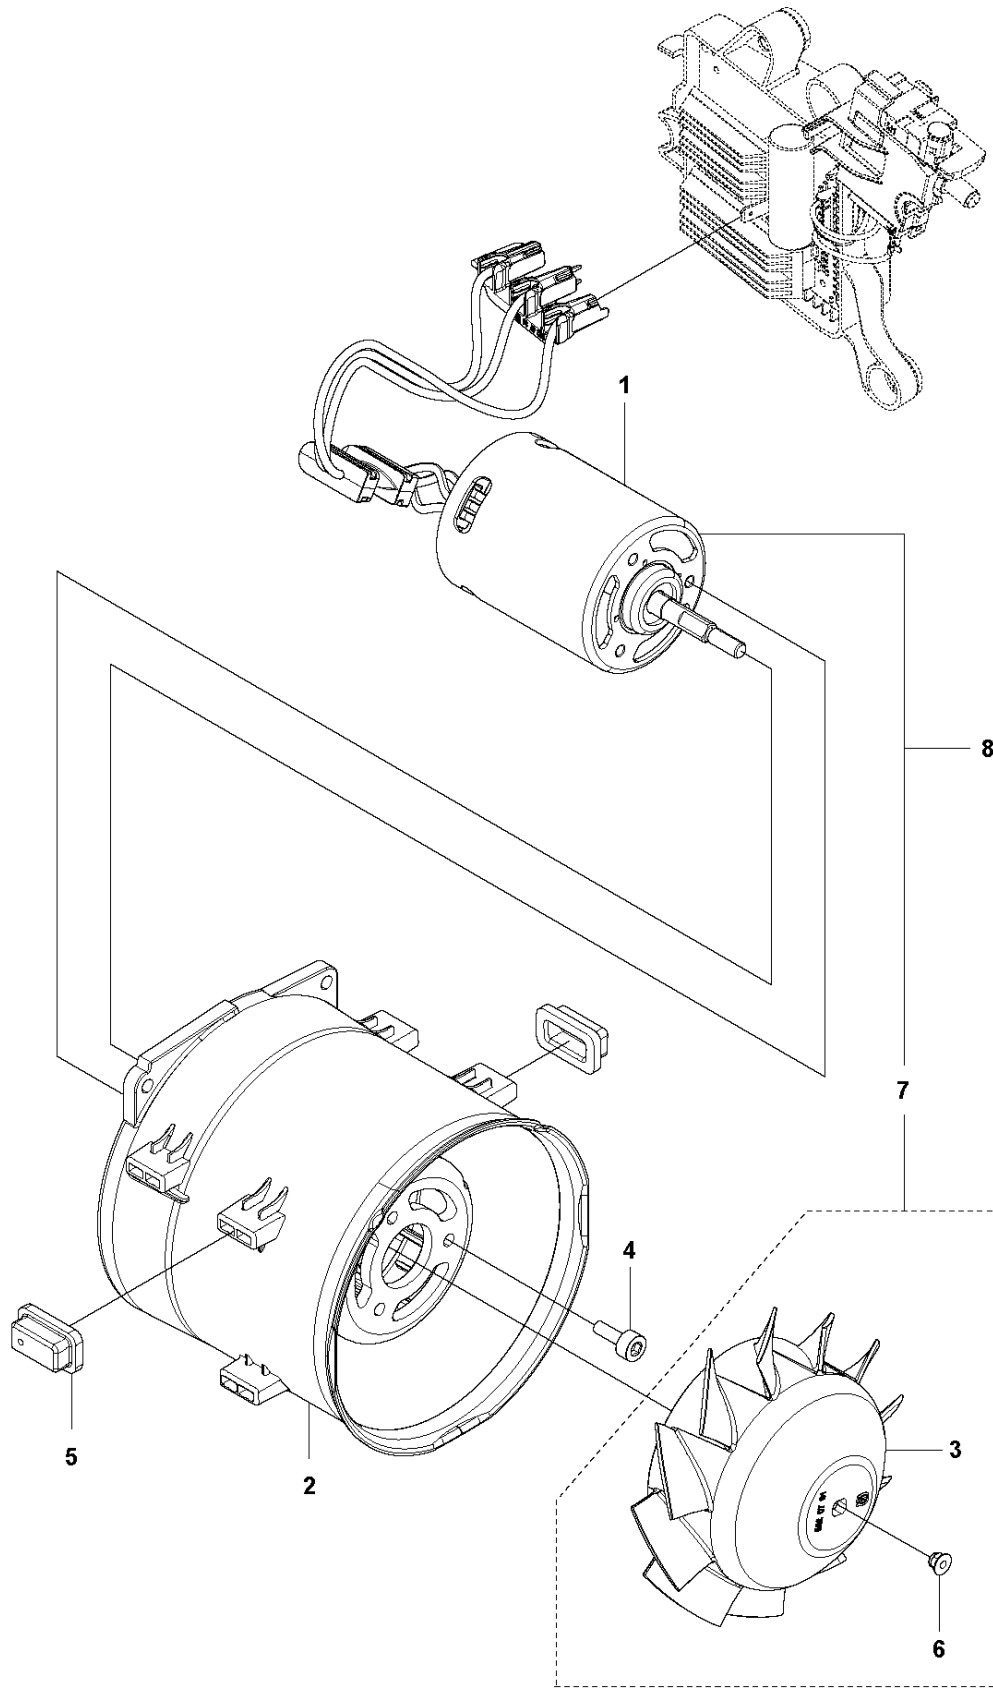

SPARE PARTS LIST

BLOWERS

320iB, 2016-09

E 320iB
ACCESSORIES

ACCESSORIES

320iB, 2016-09

Ref	Part No	Description	Remark	QTY KIT
1	537 21 62-01	HARNES		1
2	586 10 63-02	TUBE ASSY		1
3	588 00 97-01	KIT		1
4	579 79 75-01	NOZZLE ASSY		1

B 320iB
DECALS

DECALS

320iB, 2016-09

Ref	Part No	Description	Remark	QTY KIT
1	586 83 41-03	DECAL		1
2	586 83 42-03	DECAL		1
3	577 84 43-01	DECAL		1

C 320iB
ELECTRIC SYSTEM

Ref	Part No	Description	Remark	QTY KIT
1	582 57 76-01	CONTROL UNIT		1
2	578 32 69-01	TRIGGER SWITCH		1
3	503 21 28-13	SCREW CCRPANT		3

D 320iB
FAN SYSTEM

Ref	Part No	Description	Remark	QTY	KIT
1	582 31 34-01	MOTOR ASSY		1	8
2	584 15 12-02	STATOR		1	
3	582 07 91-01	ROTOR		1	7, 8
4	503 20 25-12	SCREW IHSCM		3	
5	503 91 10-01	SUSPENSION		6	
6	581 55 12-01	HEXAGON LOCKING NUT		1	7, 8
7	589 58 96-01	ROTOR		1	8
8	589 59 02-01	MOTOR ASSY		1	

A 320iB
CHASSI

Ref	Part No	Description	Remark	QTY KIT
1	582 59 96-01	NOZZLE		1
2	582 50 16-01	TUBE		1
3	582 48 76-01	CONTROL		1
4	582 37 09-02	PULL ROD		1
5	582 36 96-01	THROTTLE CONTROL		1
6	584 91 43-01	COVER		1
7	579 21 19-01	SCREW IHSCT		15
8	544 04 20-03	HANDLE INSERT		2
9	584 15 74-02	HOUSING		1
10	576 90 12-01	COVER		1
11	584 15 73-02	HOUSING		1
12	585 48 00-01	SPRING		1
13	577 99 66-01	PUSH BUTTON		1