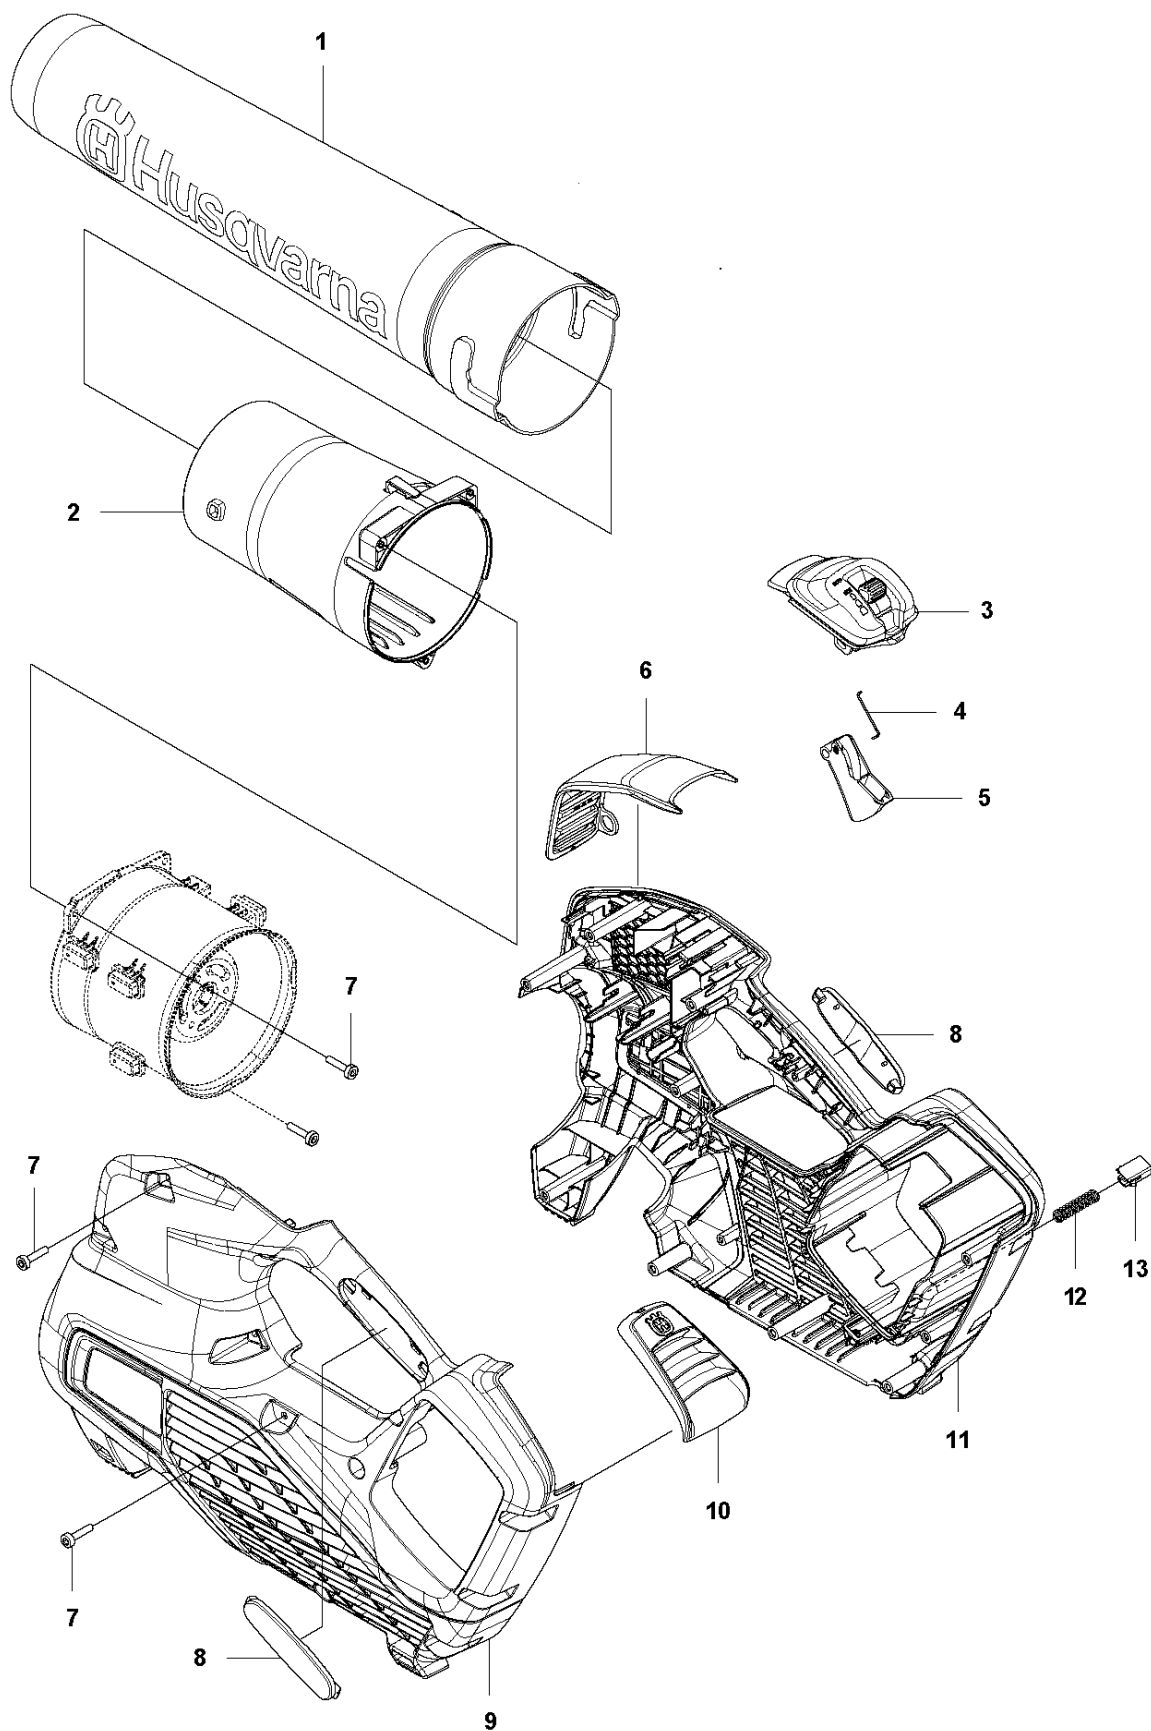

SPARE PARTS LIST

BLOWERS

320iB, 2016-09

E 320iB
ACCESSORIES

ACCESSORIES

320iB, 2016-09

Ref	Part No	Description	Remark	QTY KIT
1	537 21 62-01	HARNES		1
2	586 10 63-02	TUBE ASSY		1
3	588 00 97-01	KIT		1
4	579 79 75-01	NOZZLE ASSY		1

B 320iB
DECALS

DECALS

320iB, 2016-09

Ref	Part No	Description	Remark	QTY KIT
1	586 83 41-03	DECAL		1
2	586 83 42-03	DECAL		1
3	577 84 43-01	DECAL		1

C 320iB
ELECTRIC SYSTEM

Ref	Part No	Description	Remark	QTY KIT
1	582 57 76-01	CONTROL UNIT		1
2	578 32 69-01	TRIGGER SWITCH		1
3	503 21 28-13	SCREW CCRPANT		3

D 320iB
FAN SYSTEM

Ref	Part No	Description	Remark	QTY	KIT
1	582 31 34-01	MOTOR ASSY		1	8
2	584 15 12-02	STATOR		1	
3	582 07 91-01	ROTOR		1	7, 8
4	503 20 25-12	SCREW IHSCM		3	
5	503 91 10-01	SUSPENSION		6	
6	581 55 12-01	HEXAGON LOCKING NUT		1	7, 8
7	589 58 96-01	ROTOR		1	8
8	589 59 02-01	MOTOR ASSY		1	

A 320iB
CHASSI

Ref	Part No	Description	Remark	QTY KIT
1	582 59 96-01	NOZZLE		1
2	582 50 16-01	TUBE		1
3	582 48 76-01	CONTROL		1
4	582 37 09-02	PULL ROD		1
5	582 36 96-01	THROTTLE CONTROL		1
6	584 91 43-01	COVER		1
7	579 21 19-01	SCREW IHSCT		15
8	544 04 20-03	HANDLE INSERT		2
9	584 15 74-02	HOUSING		1
10	576 90 12-01	COVER		1
11	584 15 73-02	HOUSING		1
12	585 48 00-01	SPRING		1
13	577 99 66-01	PUSH BUTTON		1