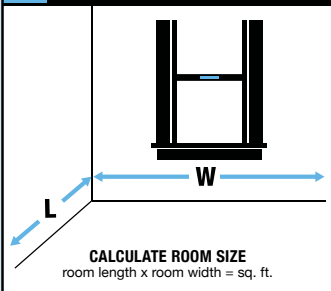

CHOOSING

THE RIGHT SIZE AIR CONDITIONER FOR YOUR ROOM

1 MEASURE AREA OF THE ROOM

2 MATCH ROOM SIZE WITH CORRECT BTUs

ROOM SIZE (sq. ft.)	BTUs	
150	10' x 15'	5,000
250	15.5' x 16'	6,000
350	17.5' x 20'	8,000
450	18' x 25'	10,000
550	22' x 25'	12,000
700	25' x 28'	15,000
1,000	31.25' x 32'	18,000
1,500	37.5' x 40'	25,000
2,000	40' x 50'	28,500

3 CONFIRM WALL OPENING SIZE

4 CHECK ELECTRICAL REQUIREMENTS

4PATW10002

UPC CODE	8-42149-02566-3
COOLING CAPACITY (BTU)	10,000/9,800
COVERAGE (sq. ft.)	400–450
EER	10.6
ENERGY STAR RATED	Yes
FAN SPEEDS (Cool/Fan)	3/3
AMPS	4.5/4.8
WATTS	943/924
DECIBELS (Hi/Mi/Lo)	58/56/54
INTERIOR TRIM KIT INCLUDED	Yes
FITS STANDARD WALL SLEEVES	Yes (sold separately)
UNIT DIMENSIONS (WxHxD) (in.)	24 ^{1/4} x 14 ^{1/2} x 20 ^{1/2}
PKG. DIMENSIONS (WxHxD) (in.)	28 x 17 x 26 ^{3/4}
STUFFING QTY. (20'/40'/40' HQ)	120/255/306
WEIGHT (Net/Gross) (lbs.)	69/80
REFRIGERATION	R410A
OUTLET CONFIGURATION	 15 AMP 230V