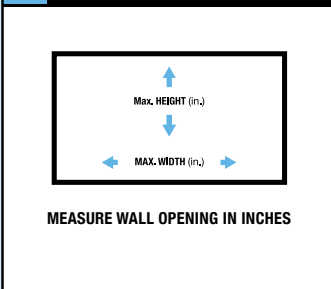

CHOOSING

THE RIGHT SIZE AIR CONDITIONER FOR YOUR ROOM

1 MEASURE AREA OF THE ROOM

2 MATCH ROOM SIZE WITH CORRECT BTUs

ROOM SIZE (sq. ft.)	BTUs	
150	10' x 15'	5,000
250	15.5' x 16'	6,000
350	17.5' x 20'	8,000
450	18' x 25'	10,000
550	22' x 25'	12,000
700	25' x 28'	15,000
1,000	31.25' x 32'	18,000
1,500	37.5' x 40'	25,000
2,000	40' x 50'	28,500

3 CONFIRM WALL OPENING SIZE

4 CHECK ELECTRICAL REQUIREMENTS

4PATW10002

UPC CODE	8-42149-02566-3
COOLING CAPACITY (BTU)	10,000/9,800
COVERAGE (sq. ft.)	400–450
EER	10.6
ENERGY STAR RATED	Yes
FAN SPEEDS (Cool/Fan)	3/3
AMPS	4.5/4.8
WATTS	943/924
DECIBELS (Hi/Mi/Lo)	58/56/54
INTERIOR TRIM KIT INCLUDED	Yes
FITS STANDARD WALL SLEEVES	Yes (sold separately)
UNIT DIMENSIONS (WxHxD) (in.)	24 ^{1/4} x 14 ^{1/2} x 20 ^{1/2}
PKG. DIMENSIONS (WxHxD) (in.)	28 x 17 x 26 ^{3/4}
STUFFING QTY. (20'/40'/40' HQ)	120/255/306
WEIGHT (Net/Gross) (lbs.)	69/80
REFRIGERATION	R410A
OUTLET CONFIGURATION	 15 AMP 230V