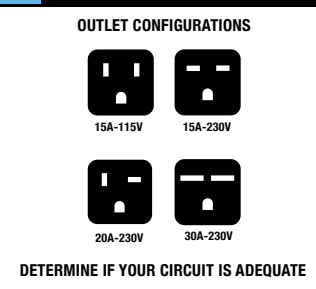

CHOOSING

THE RIGHT SIZE AIR CONDITIONER FOR YOUR ROOM

1 MEASURE AREA OF THE ROOM

2 MATCH ROOM SIZE WITH CORRECT BTUs

ROOM SIZE (sq. ft.)	BTUs	
150	10' x 15'	5,000
250	15.5' x 16'	6,000
350	17.5' x 20'	8,000
450	18' x 25'	10,000
550	22' x 25'	12,000
700	25' x 28'	15,000
1,000	31.25' x 32'	18,000
1,500	37.5' x 40'	25,000
2,000	40' x 50'	28,500

3 CONFIRM WALL OPENING SIZE

4 CHECK ELECTRICAL REQUIREMENTS

4PATW10002

UPC CODE	8-42149-02566-3
COOLING CAPACITY (BTU)	10,000/9,800
COVERAGE (sq. ft.)	400–450
EER	10.6
ENERGY STAR RATED	Yes
FAN SPEEDS (Cool/Fan)	3/3
AMPS	4.5/4.8
WATTS	943/924
DECIBELS (Hi/Mi/Lo)	58/56/54
INTERIOR TRIM KIT INCLUDED	Yes
FITS STANDARD WALL SLEEVES	Yes (sold separately)
UNIT DIMENSIONS (WxHxD) (in.)	24 ^{1/4} x 14 ^{1/2} x 20 ^{1/2}
PKG. DIMENSIONS (WxHxD) (in.)	28 x 17 x 26 ^{3/4}
STUFFING QTY. (20'/40'/40' HQ)	120/255/306
WEIGHT (Net/Gross) (lbs.)	69/80
REFRIGERATION	R410A
OUTLET CONFIGURATION	 15 AMP 230V