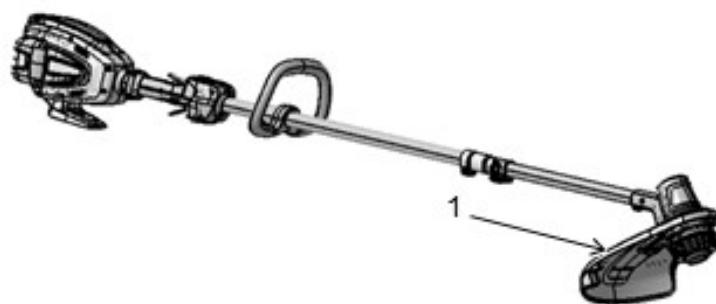

SPARE PARTS LIST

TRIMMERS/EDGERS

PRST15i, 967701901, 2017-12

ASSEMBLY

PRST15i, 967701901, 2017-12

Ref	Part No	Description	Remark	QTY KIT
1	591 37 79-21	SERVICE KIT	"KIT, SHIELD AND LINE LIMITER"	1
2	591 37 79-09	SERVICE KIT	"KIT, LINE LIMITER AND SCREW"	1
3	591 37 79-10	SERVICE KIT	"KIT, TRIGGER LOCKOUT"	1
4	591 37 79-22	SERVICE KIT	EZ-LOAD TRIMMER HEAD	1
5	590 92 38-04	BATTERY	BATTERY PR140Li	1
6	590 91 51-05	CHARGER	CHARGER PR275Ci	1
7	582 60 76-01	WIRING ASSY	CHARGER CORD (NA)	1