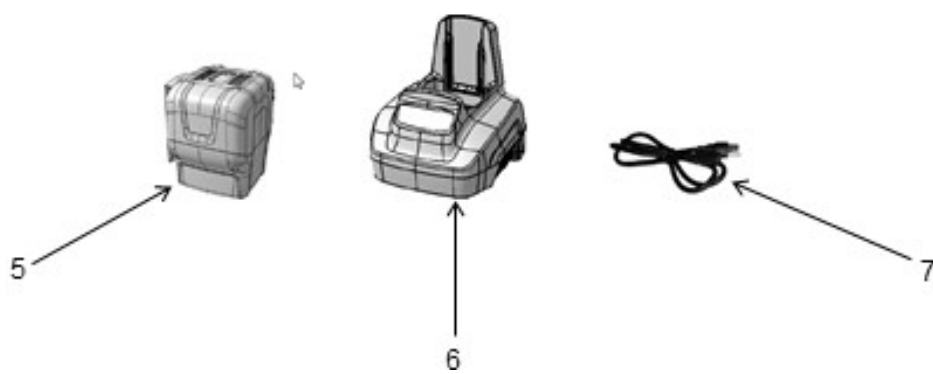

SPARE PARTS LIST

TRIMMERS/EDGERS

PRST15i, 967701901, 2017-12

ASSEMBLY

PRST15i, 967701901, 2017-12

Ref	Part No	Description	Remark	QTY KIT
1	591 37 79-21	SERVICE KIT	"KIT, SHIELD AND LINE LIMITER"	1
2	591 37 79-09	SERVICE KIT	"KIT, LINE LIMITER AND SCREW"	1
3	591 37 79-10	SERVICE KIT	"KIT, TRIGGER LOCKOUT"	1
4	591 37 79-22	SERVICE KIT	EZ-LOAD TRIMMER HEAD	1
5	590 92 38-04	BATTERY	BATTERY PR140Li	1
6	590 91 51-05	CHARGER	CHARGER PR275Ci	1
7	582 60 76-01	WIRING ASSY	CHARGER CORD (NA)	1