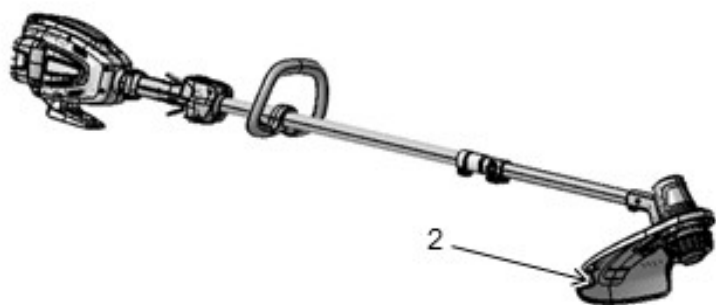

SPARE PARTS LIST

TRIMMERS/EDGERS

PRST15i, 967701901, 2017-12

ASSEMBLY

PRST15i, 967701901, 2017-12

Ref	Part No	Description	Remark	QTY KIT
1	591 37 79-21	SERVICE KIT	"KIT, SHIELD AND LINE LIMITER"	1
2	591 37 79-09	SERVICE KIT	"KIT, LINE LIMITER AND SCREW"	1
3	591 37 79-10	SERVICE KIT	"KIT, TRIGGER LOCKOUT"	1
4	591 37 79-22	SERVICE KIT	EZ-LOAD TRIMMER HEAD	1
5	590 92 38-04	BATTERY	BATTERY PR140Li	1
6	590 91 51-05	CHARGER	CHARGER PR275Ci	1
7	582 60 76-01	WIRING ASSY	CHARGER CORD (NA)	1