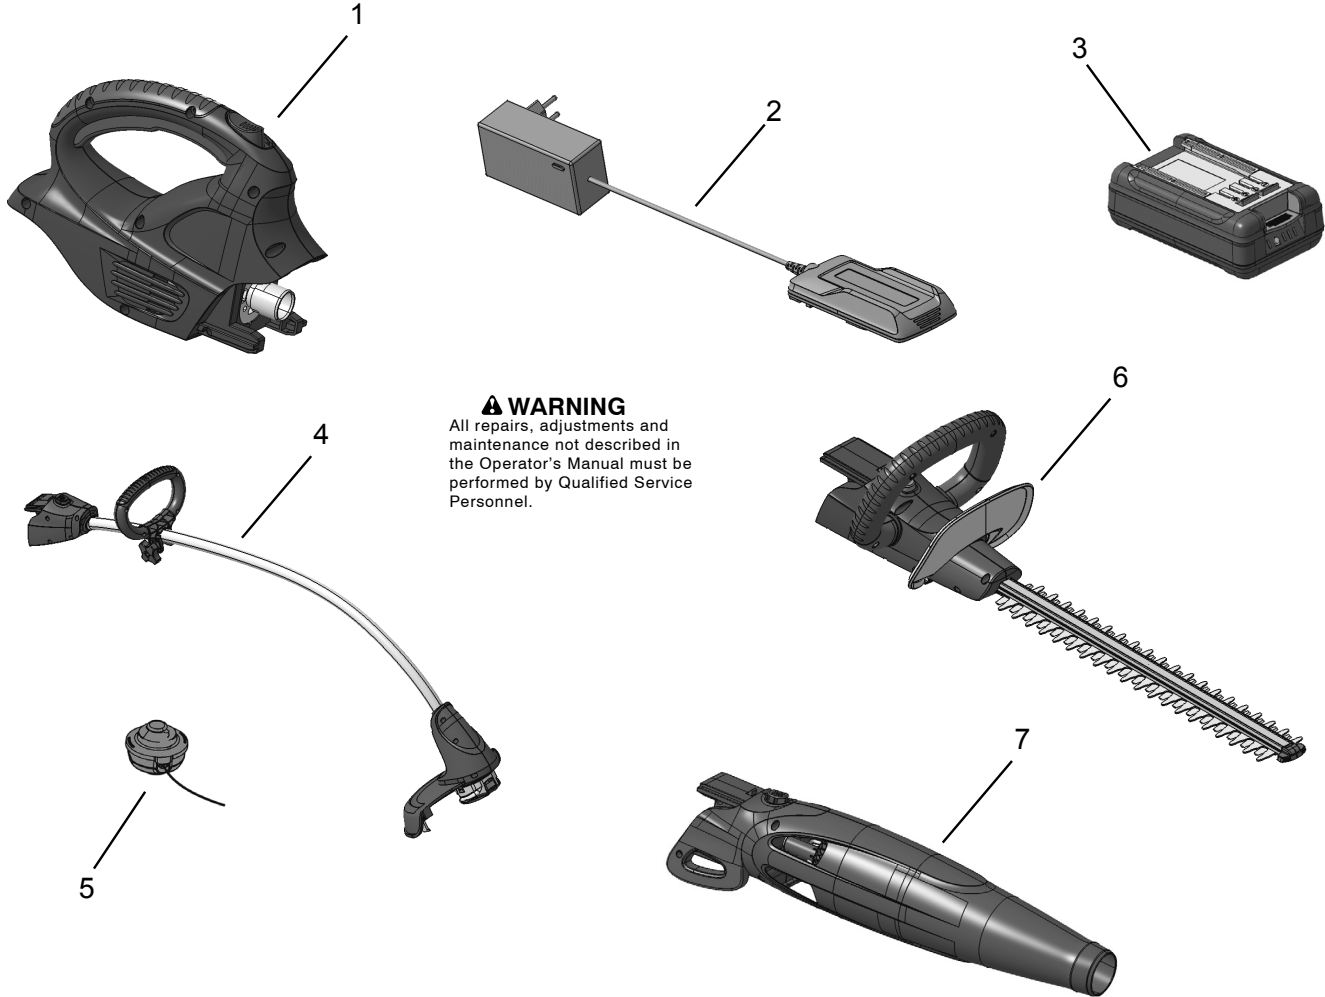

PARTS LIST

NOTE : Illustration may differ from actual model due to design changes.

| Date | Replaces |
|------------|----------|
| 2018-02-28 | NEW |

- BT201i 2-in-1 Trimmer/Blower Interchangeable Combo
- BT301i 3-in-1 Trimmer/Blower/Hedge Trimmer Interchangeable Combo
- T100a Trimmer Attachment
- T100i Trimmer
- HT160a Hedge Trimmer Attachment
- HT160i Hedge Trimmer
- B230a Blower Attachment
- B230i Blower

⚠ WARNING
All repairs, adjustments and maintenance not described in the Operator's Manual must be performed by Qualified Service Personnel.

| Ref. | Part No. | Description | Ref. | Part No. | Description | Ref. | Part No. | Description |
|------|-----------|---------------------------------|------|----------|-------------|------|----------|-------------|
| 1 | 592643801 | Powerhead | | | | | | |
| 2 | 591088501 | Charger | | | | | | |
| 3 | 591088401 | Battery pack | | | | | | |
| 4 | 593106601 | Grass trimmer attachment | | | | | | |
| 5 | 591048301 | Spool and trimmer line complete | | | | | | |
| 6 | 593106501 | Hedge trimmer attachment | | | | | | |
| 7 | 593106401 | Blower attachment | | | | | | |