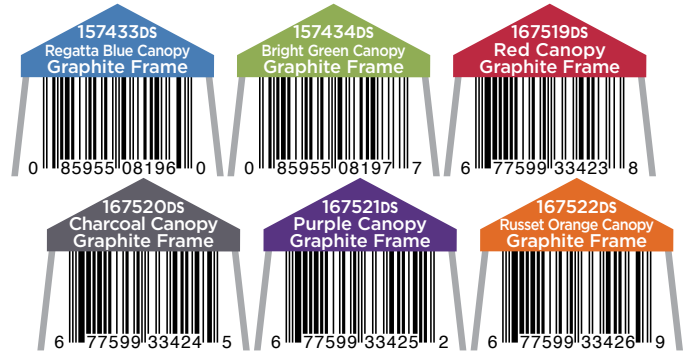

7 x 7 ft. (2.1 x 2.1m) Canopy 36 sq.ft. (3.3 sq.m) of Shade

Compact, Convenient and Portable

- 6 x 6 ft. (1.8 x 1.8m) Canopy Top
- 7 x 7 ft. (2.1 x 2.1m) Slant Leg Base
- Integrated Half Wall
- Shades 3 to 4 People

- Rigid 9.5 x 17mm patented overlapping eave construction.
- Ultra-light 3-piece aluminum telescoping leg design for compact storage.
- Easy-to-use pull-pin sliders and push-button leg extenders.

- Hardened rivet assembly
- Integrated half wall for added sun protection.
- 190T polyester top with Aluminex™ 99% UV protection.
- Lightweight, compact and portable.
- Micro-Glide PTFE (Teflon) bearings.

Box dimensions:
27.6 x 7.3 x 7.2 in.
70.1 x 18.5 x 18.25 cm