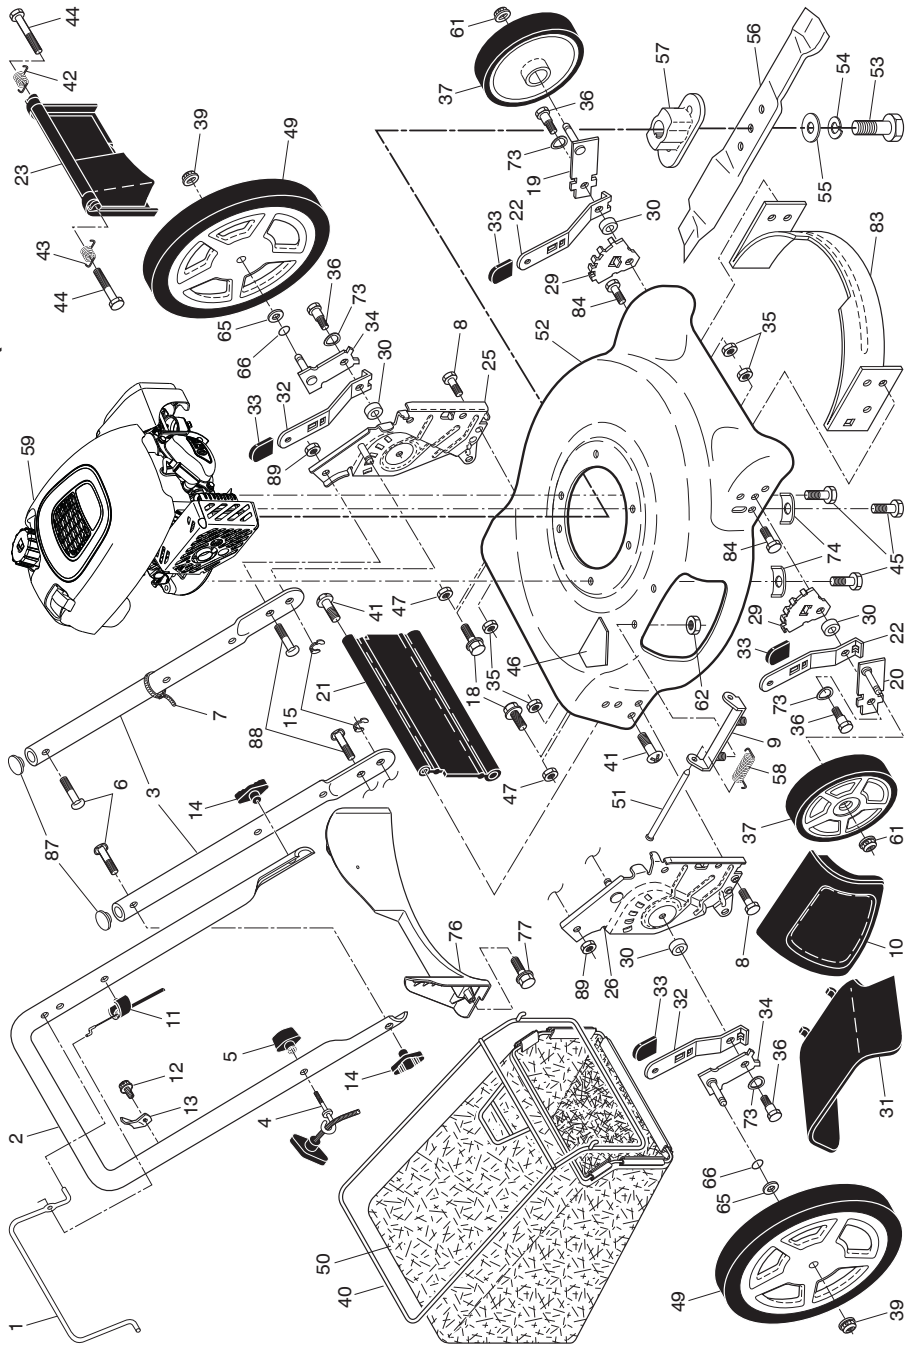

ILLUSTRATED PARTS LIST

POULAN[®]PRO

ROTARY LAWN MOWER

MODEL NUMBER: **PR174N21RH3**

MFG. ID. NUMBER: **96132010600**

POULAN PRO LAWN MOWER -- MODEL NUMBER PR174N21RH3 (MFG. ID. NO. 96132010600)

2

POULAN PRO LAWN MOWER -- MODEL NUMBER PR174N21RH3 (MFG. ID. NO. 96132010600)

3

IMPORTANT: Use only Original Equipment Manufacturer (O.E.M.) replacement parts. Failure to do so could be hazardous, damage your lawn mower and void your warranty.

NOTE: All component dimensions given in U.S. inches. 1 inch = 25.4 mm.