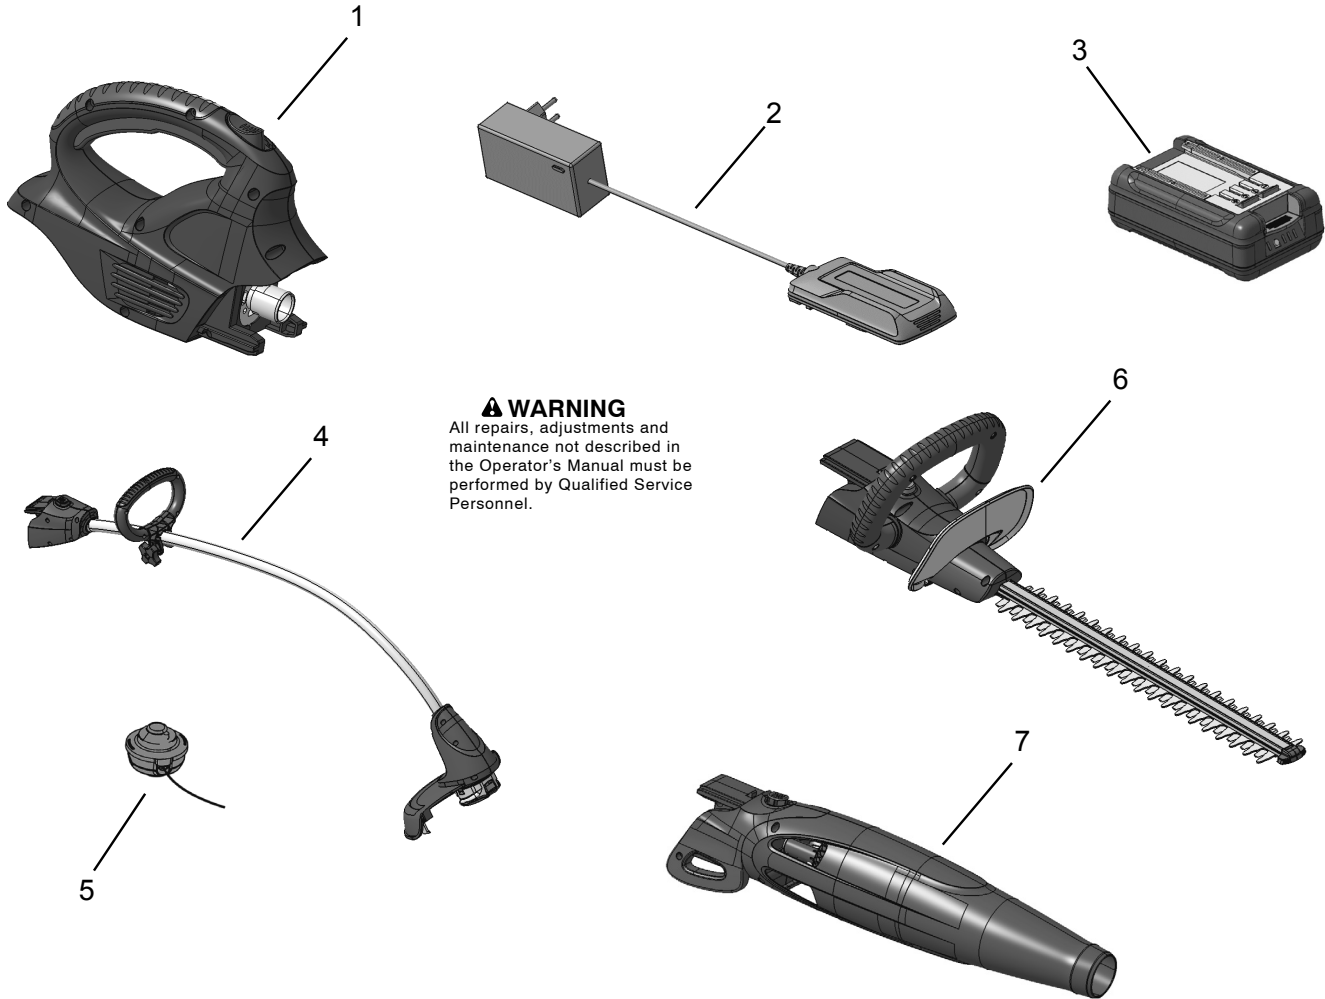

PARTS LIST

NOTE : Illustration may differ from actual model due to design changes.

Date	Replaces
2018-02-28	NEW

- BT201i 2-in-1 Trimmer/Blower Interchangeable Combo
- BT301i 3-in-1 Trimmer/Blower/Hedge Trimmer Interchangeable Combo
- T100a Trimmer Attachment
- T100i Trimmer
- HT160a Hedge Trimmer Attachment
- HT160i Hedge Trimmer
- B230a Blower Attachment
- B230i Blower

⚠ WARNING
All repairs, adjustments and maintenance not described in the Operator's Manual must be performed by Qualified Service Personnel.

Ref.	Part No.	Description	Ref.	Part No.	Description	Ref.	Part No.	Description
1	592643801	Powerhead						
2	591088501	Charger						
3	591088401	Battery pack						
4	593106601	Grass trimmer attachment						
5	591048301	Spool and trimmer line complete						
6	593106501	Hedge trimmer attachment						
7	593106401	Blower attachment						