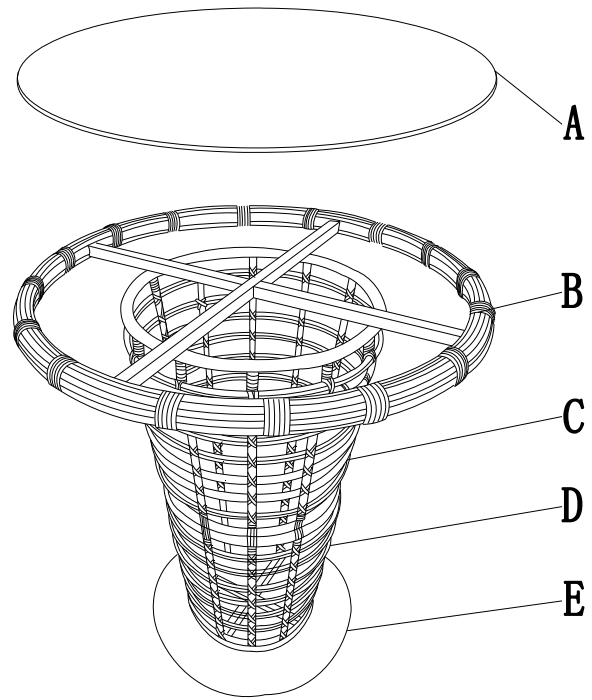

Parts List		
Part#	Description	QTY
A	Glass top piece	1
B	Table top	1
C	Stand (upper)	1
D	Stand (lower)	1
E	Table base	1

Hardware List		
Part#	Description	QTY
AA	Bolt M6x16	8
BB	Bolt M6x30	4
CC	Washer M6	8
DD	Wrench M6	1

**Step 4:**

Place Glass top piece (A) on the table.

**Now your table is ready for use.**