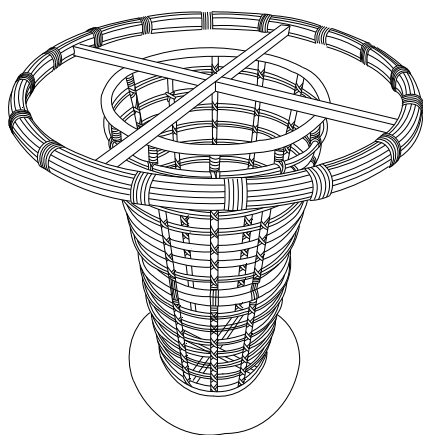

Parts List		
Part#	Description	QTY
A	Glass top piece	1
B	Table top	1
C	Stand (upper)	1
D	Stand (lower)	1
E	Table base	1

Hardware List		
Part#	Description	QTY
AA	Bolt M6x16	8
BB	Bolt M6x30	4
CC	Washer M6	8
DD	Wrench M6	1

**ASSEMBLY STEPS:**

**Step 1:**  
Attach Table top (B) and Stand (C) together with Bolt (AA) and Washer (CC).

**Step 21:**

Attach Table base (E) and Stand (D) together with Bolt (AA).

**Step 3:**

Secure the 2 above-assembled parts together with Bolt (BB) and Washer (CC) together.

**Step 4:**

Place Glass top piece (A) on the table.

**Now your table is ready for use.**