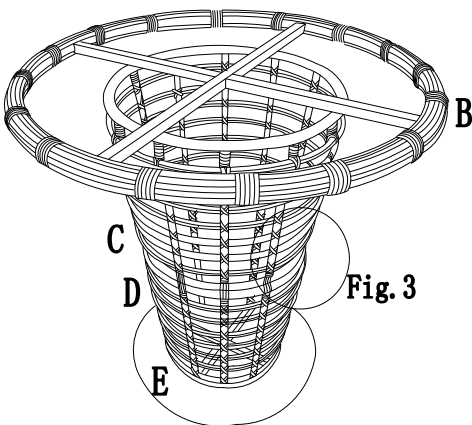

Parts List		
Part#	Description	QTY
A	Glass top piece	1
B	Table top	1
C	Stand (upper)	1
D	Stand (lower)	1
E	Table base	1

Hardware List		
Part#	Description	QTY
AA	Bolt M6x16	8
BB	Bolt M6x30	4
CC	Washer M6	8
DD	Wrench M6	1

**ASSEMBLY STEPS:**

**Step 1:**  
Attach Table top (B) and Stand (C) together with Bolt (AA) and Washer (CC).

**Step 21:**

Attach Table base (E) and Stand (D) together with Bolt (AA).

**Step 3:**

Secure the 2 above-assembled parts together with Bolt (BB) and Washer (CC) together.

**Step 4:**

Place Glass top piece (A) on the table.

**Now your table is ready for use.**