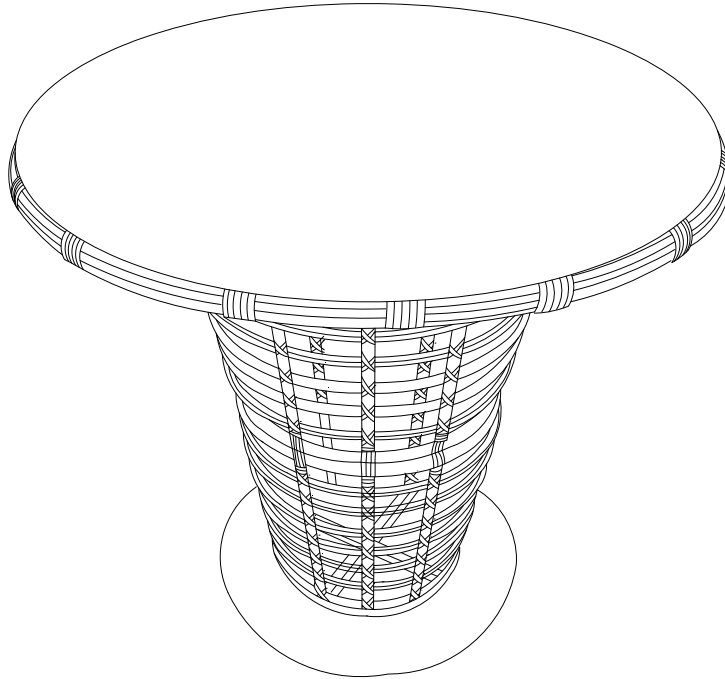

## S-DN1814SST Table

Parts List		
Part#	Description	QTY
A	Glass top piece	1
B	Table top	1
C	Stand (upper)	1
D	Stand (lower)	1
E	Table base	1

Hardware List		
Part#	Description	QTY
AA	Bolt M6x16	8
BB	Bolt M6x30	4
CC	Washer M6	8
DD	Wrench M6	1

**Step 4:**

Place Glass top piece (A) on the table.

**Now your table is ready for use.**