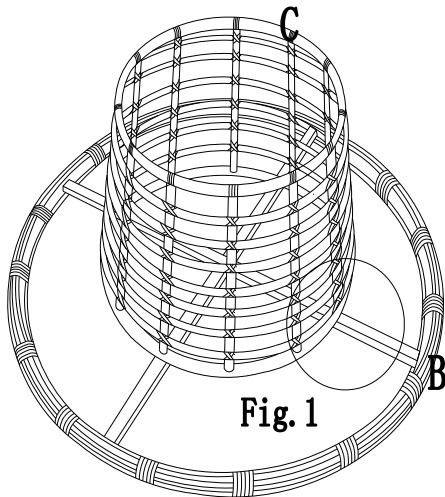

ASSEMBLY STEPS:

Step 1:
Attach Table top (B) and Stand (C) together with Bolt (AA) and Washer (CC).