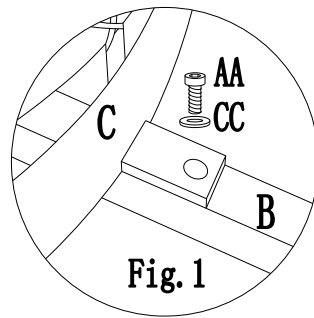

ASSEMBLY STEPS:

Step 1:
Attach Table top (B) and Stand (C) together with Bolt (AA) and Washer (CC).