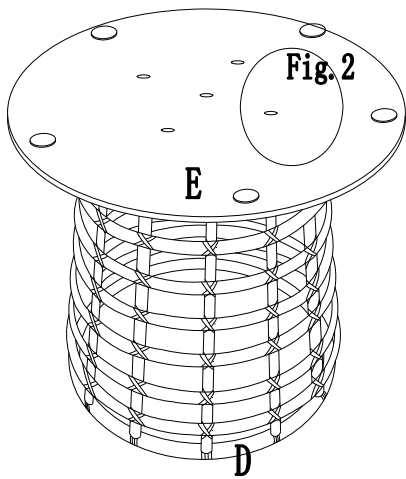

Parts List		
Part#	Description	QTY
A	Glass top piece	1
B	Table top	1
C	Stand (upper)	1
D	Stand (lower)	1
E	Table base	1

Hardware List		
Part#	Description	QTY
AA	Bolt M6x16	8
BB	Bolt M6x30	4
CC	Washer M6	8
DD	Wrench M6	1

**ASSEMBLY STEPS:**

**Step 1:**  
Attach Table top (B) and Stand (C) together with Bolt (AA) and Washer (CC).

**Step 21:**

Attach Table base (E) and Stand (D) together with Bolt (AA).

**Step 3:**

Secure the 2 above-assembled parts together with Bolt (BB) and Washer (CC) together.