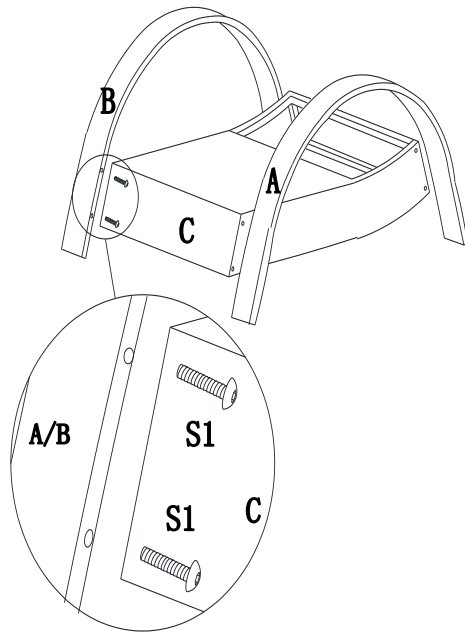

ASSEMBLY INTRUCTIONS

ITEM#: 110203024

PARTS LIST- Club Chair		
Label	Description	QTY
A	Armrest Left	1
B	Armrest Right	1
C	Chair back	1
D	Chair Seat	1
E	Cushion	1

HARDWARE PACK		
Label	Description	QTY
F	Nut M8	3
S1	Bolt M8	11
P1	Allen Key M8	1
P2	Wrench M8	1

ASSEMBLY STEPS

Step 1.

Step 2.

Step 3.

PARTS LIST- Ottoman		
Label	Description	QTY
A	Leg Left	1
B	Leg Right	1
C	Seat	1
F	Cushion	1

HARDWARE PACK		
Label	Description	QTY
D	Bolt M8	8
E	Washer	8
P1	Allen Key M8	1

ASSEMBLY STEPS

Step 1.

Step 2.