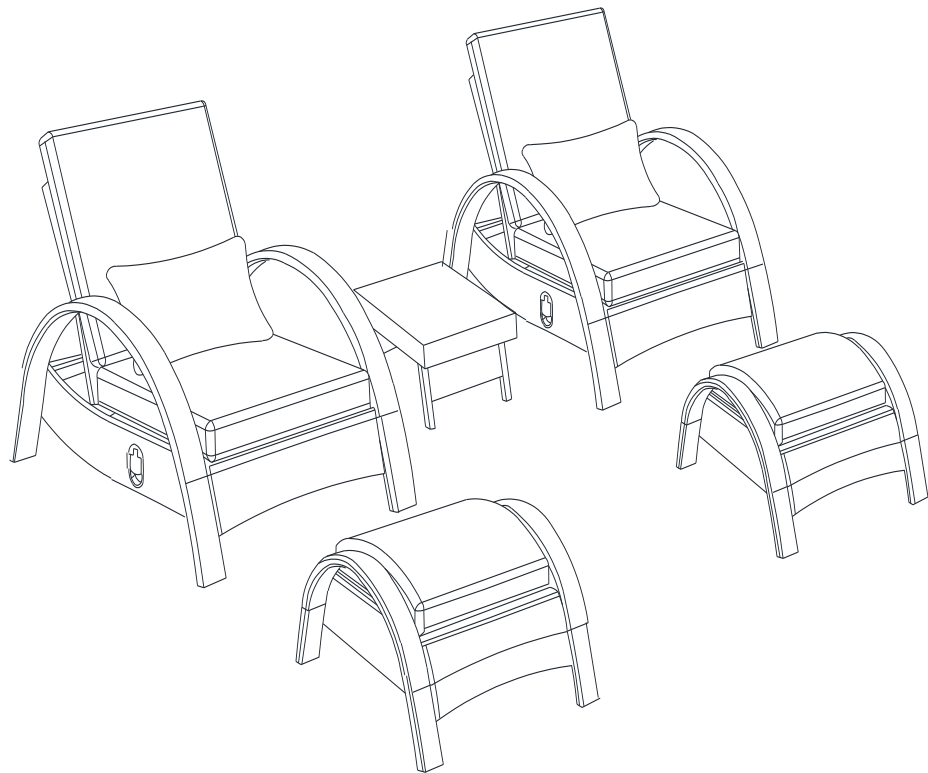

ASSEMBLY INTRUCTIONS

ITEM#: 110203024

PARTS LIST- Club Chair		
Label	Description	QTY
A	Armrest Left	1
B	Armrest Right	1
C	Chair back	1
D	Chair Seat	1
E	Cushion	1

HARDWARE PACK		
Label	Description	QTY
F	Nut M8	3
S1	Bolt M8	11
P1	Allen Key M8	1
P2	Wrench M8	1

ASSEMBLY STEPS

Step 1.

Step 2.

Step 3.

PARTS LIST- Ottoman		
Label	Description	QTY
A	Leg Left	1
B	Leg Right	1
C	Seat	1
F	Cushion	1

HARDWARE PACK		
Label	Description	QTY
D	Bolt M8	8
E	Washer	8
P1	Allen Key M8	1