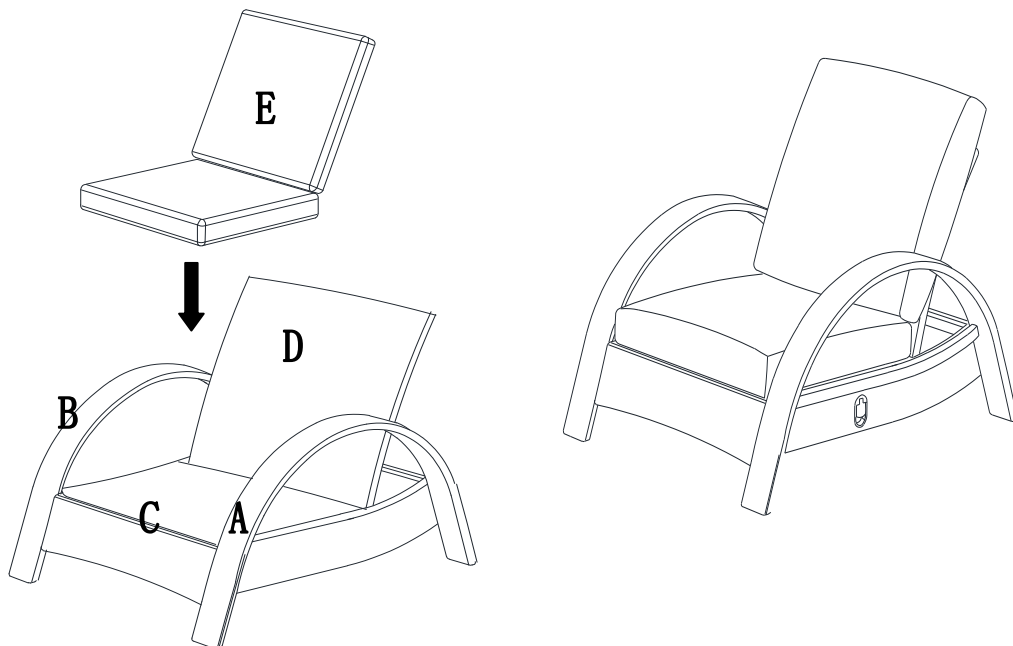

ASSEMBLY INTRUCTIONS

ITEM#: 110203024

PARTS LIST- Club Chair		
Label	Description	QTY
A	Armrest Left	1
B	Armrest Right	1
C	Chair back	1
D	Chair Seat	1
E	Cushion	1

HARDWARE PACK		
Label	Description	QTY
F	Nut M8	3
S1	Bolt M8	11
P1	Allen Key M8	1
P2	Wrench M8	1

ASSEMBLY STEPS

Step 1.

Step 2.

Step 3.

PARTS LIST- Ottoman		
Label	Description	QTY
A	Leg Left	1
B	Leg Right	1
C	Seat	1
F	Cushion	1

HARDWARE PACK		
Label	Description	QTY
D	Bolt M8	8
E	Washer	8
P1	Allen Key M8	1

ASSEMBLY STEPS

Step 1.

Step 2.