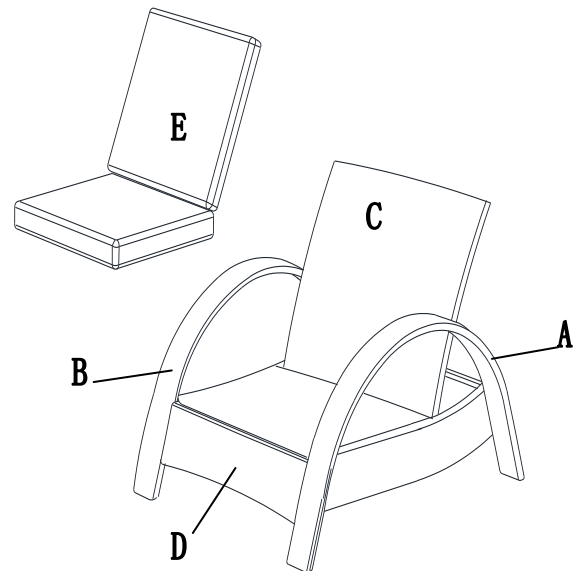

ASSEMBLY INTRUCTIONS

ITEM#: 110203024

PARTS LIST- Club Chair		
Label	Description	QTY
A	Armrest Left	1
B	Armrest Right	1
C	Chair back	1
D	Chair Seat	1
E	Cushion	1

HARDWARE PACK		
Label	Description	QTY
F	Nut M8	3
S1	Bolt M8	11
P1	Allen Key M8	1
P2	Wrench M8	1

ASSEMBLY STEPS

Step 1.

Step 2.

Step 3.

PARTS LIST- Ottoman		
Label	Description	QTY
A	Leg Left	1
B	Leg Right	1
C	Seat	1
F	Cushion	1

HARDWARE PACK		
Label	Description	QTY
D	Bolt M8	8
E	Washer	8
P1	Allen Key M8	1

ASSEMBLY STEPS

Step 1.

Step 2.