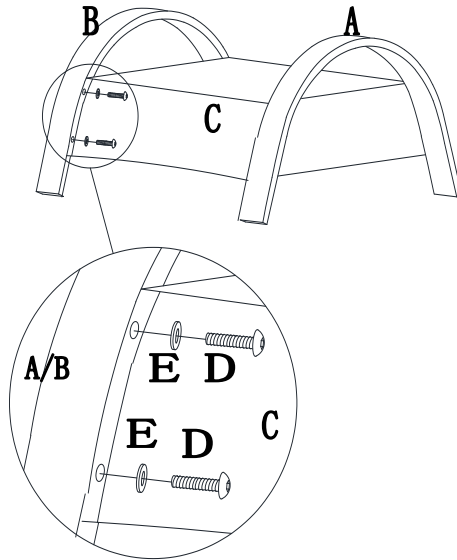

ASSEMBLY INTRUCTIONS

ITEM#: 110203024

PARTS LIST- Club Chair		
Label	Description	QTY
A	Armrest Left	1
B	Armrest Right	1
C	Chair back	1
D	Chair Seat	1
E	Cushion	1

HARDWARE PACK		
Label	Description	QTY
F	Nut M8	3
S1	Bolt M8	11
P1	Allen Key M8	1
P2	Wrench M8	1

ASSEMBLY STEPS

Step 1.

Step 2.

Step 3.

PARTS LIST- Ottoman		
Label	Description	QTY
A	Leg Left	1
B	Leg Right	1
C	Seat	1
F	Cushion	1

HARDWARE PACK		
Label	Description	QTY
D	Bolt M8	8
E	Washer	8
P1	Allen Key M8	1

ASSEMBLY STEPS

Step 1.

Step 2.