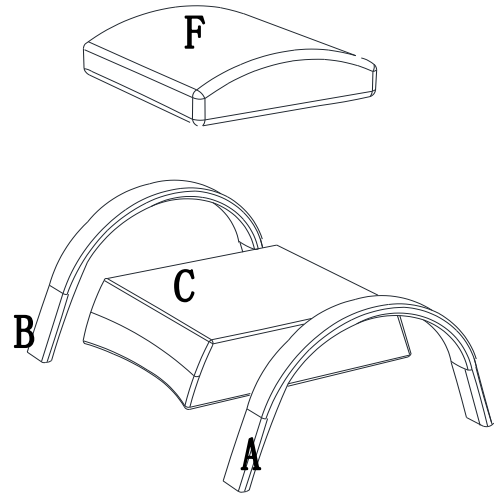

ASSEMBLY INTRUCTIONS

ITEM#: 110203024

PARTS LIST- Club Chair		
Label	Description	QTY
A	Armrest Left	1
B	Armrest Right	1
C	Chair back	1
D	Chair Seat	1
E	Cushion	1

HARDWARE PACK		
Label	Description	QTY
F	Nut M8	3
S1	Bolt M8	11
P1	Allen Key M8	1
P2	Wrench M8	1

ASSEMBLY STEPS

Step 1.

Step 2.

Step 3.

PARTS LIST- Ottoman		
Label	Description	QTY
A	Leg Left	1
B	Leg Right	1
C	Seat	1
F	Cushion	1

HARDWARE PACK		
Label	Description	QTY
D	Bolt M8	8
E	Washer	8
P1	Allen Key M8	1

ASSEMBLY STEPS

Step 1.

Step 2.