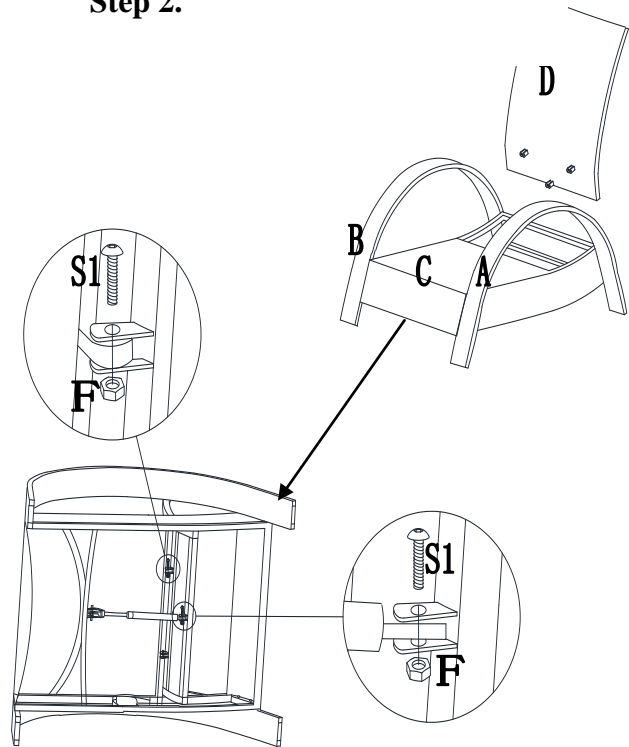

ASSEMBLY INTRUCTIONS

ITEM#: 110203024

PARTS LIST- Club Chair		
Label	Description	QTY
A	Armrest Left	1
B	Armrest Right	1
C	Chair back	1
D	Chair Seat	1
E	Cushion	1

HARDWARE PACK		
Label	Description	QTY
F	Nut M8	3
S1	Bolt M8	11
P1	Allen Key M8	1
P2	Wrench M8	1

ASSEMBLY STEPS

Step 1.

Step 2.

Step 3.

PARTS LIST- Ottoman		
Label	Description	QTY
A	Leg Left	1
B	Leg Right	1
C	Seat	1
F	Cushion	1

HARDWARE PACK		
Label	Description	QTY
D	Bolt M8	8
E	Washer	8
P1	Allen Key M8	1

ASSEMBLY STEPS

Step 1.

Step 2.