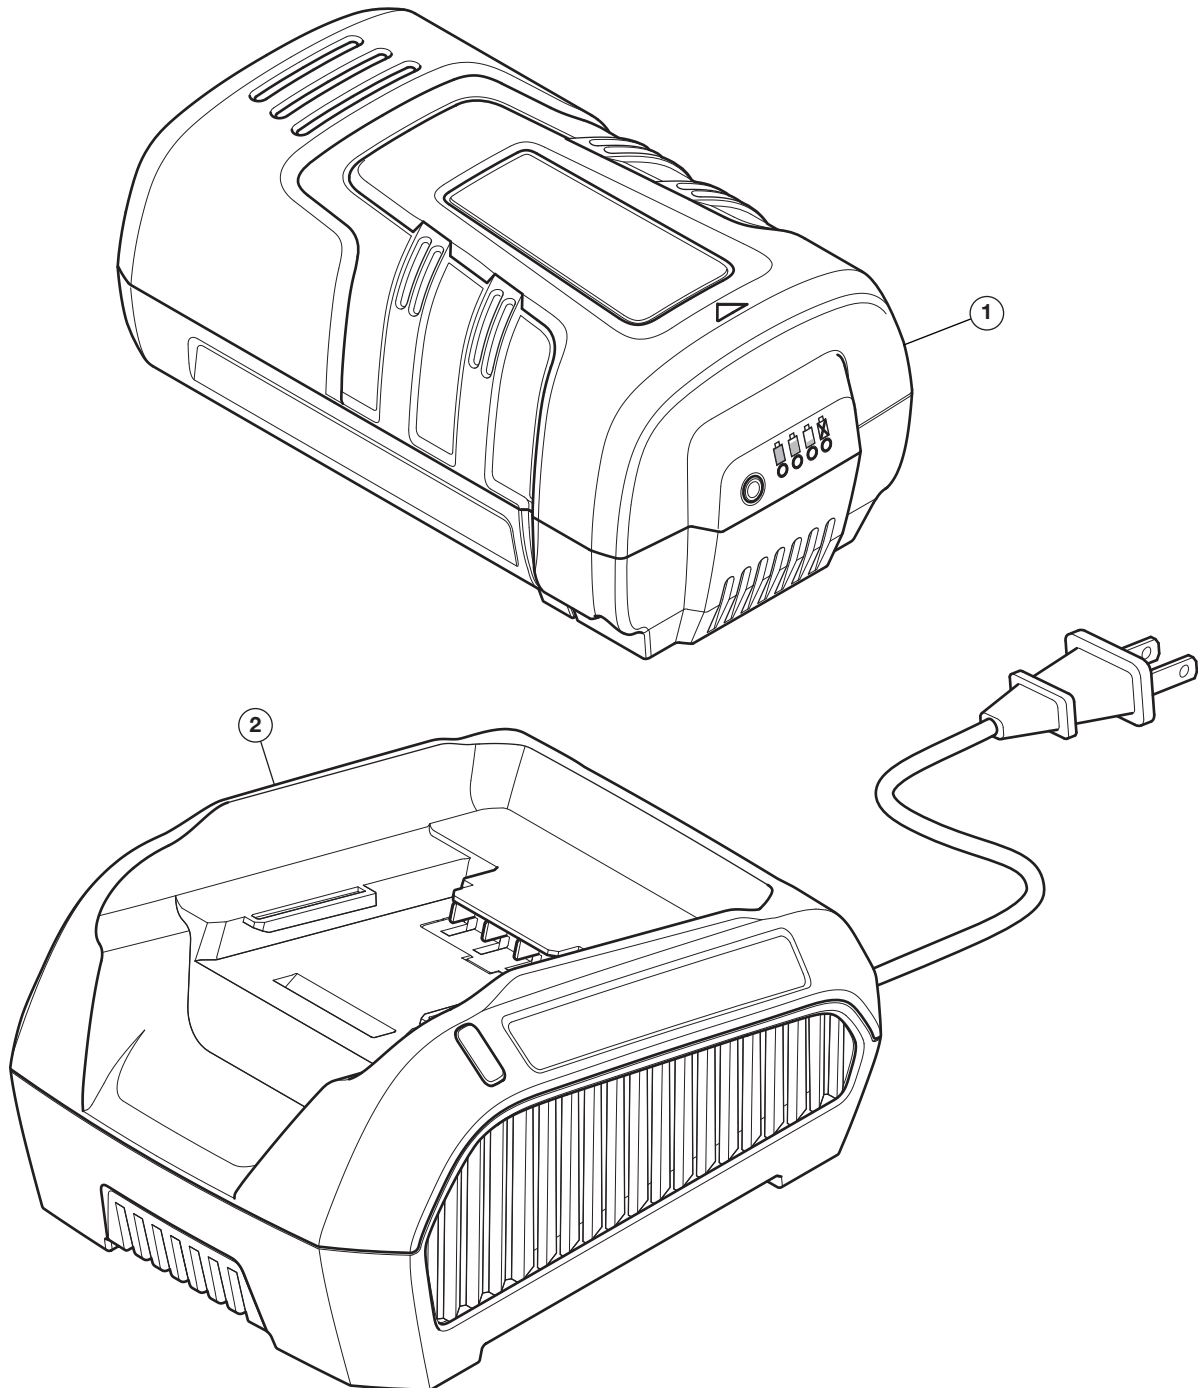

REPLACEMENT PARTS - MODEL RM4030 and RM4030B CORDLESS BLOWER

PPN 41AN40VG983 and 41AN40VB983

Item	Part No.	Description	* Optional Items
1	49MA25AQ983	2.5 Ah Lithium-Ion Battery*	* 49MA40AQ983 4 Ah Lithium-Ion Battery
2	49MA40VQ983	Charger*	* 49MA50AQ983 5 Ah Lithium-Ion Battery

* Not included in the initial purchase of model RM4030B

REPLACEMENT PARTS - MODEL RM4030 and RM4030B

CORDLESS BLOWER

PPN 41AN40VG983 and 41AN40VB983

Item Part No. Description

1 QO6B8870H18R Blower Tube