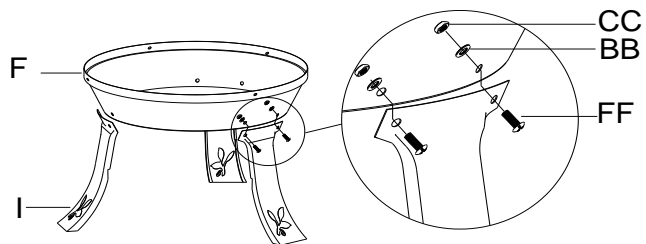

ASSEMBLY STEPS

Fig. 1

Fig. 1:

Insert 3 M5x10 bolts (DD) into bowl (F), attach the ash catcher (G) to the bottom with M5 Nuts (EE) using the M5/M6 Wrench (GG).

Fig. 2:

Use 2 M6x10 Bolts (FF), M6 Washers (BB), M6 Nuts (CC) to attach bowl (F) and Leg (I) using the M5/M6 Wrench (GG). Do not over tighten at this point.

Fig. 2

Fig. 3

Fig. 3:

Turn over bowl (F), use M6x15 Bolts (AA), M6 Washers (BB) to attach the ring (H) and leg (I) using the M5/M6 Wrench (GG). Do not tighten at this point.

Fig. 4:

Attach body (D) and bowl (F) with M6x15 Bolts (AA), M6 Washers (BB), M6 Nuts (CC), tighten using the M5/M6 Wrench (GG). Tighten all screws while being careful not to strip the threads.

Fig. 4

Fig. 5

Fig. 5:

Put Charcoal grate (E) in the bowl (F).

Fig. 6:

Use M6x15 Bolts (AA), M6 Washers (BB), M6 Nuts (CC) to attach Cover (C) with Body (D) using the M5/M6 Wrench (GG).

Fig. 6

Fig. 7