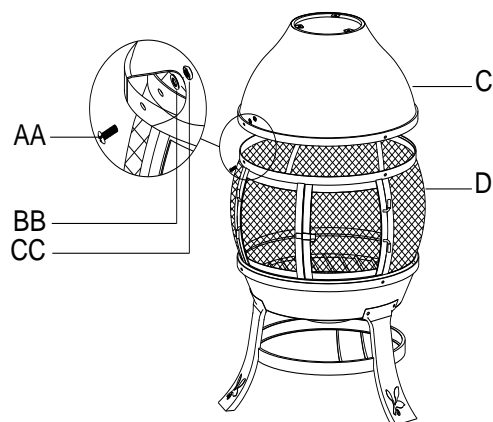

Fig. 2

Fig. 3

Fig. 3:

Turn over bowl (F), use M6x15 Bolts (AA), M6 Washers (BB) to attach the ring (H) and leg (I) using the M5/M6 Wrench (GG). Do not tighten at this point.

Fig. 4:

Attach body (D) and bowl (F) with M6x15 Bolts (AA), M6 Washers (BB), M6 Nuts (CC), tighten using the M5/M6 Wrench (GG). Tighten all screws while being careful not to strip the threads.

Fig. 4

Fig. 5

Fig. 5:

Put Charcoal grate (E) in the bowl (F).

Fig. 6:

Use M6x15 Bolts (AA), M6 Washers (BB), M6 Nuts (CC) to attach Cover (C) with Body (D) using the M5/M6 Wrench (GG).

Fig. 6

Fig. 7

Fig. 7:
Use M6x10 Bolts (FF), M6 Washers (BB) to attach Chimney (B) and Cover (C).

Fig. 8:
First put Chimney Mesh cover (B1) on Chimney (B). Put Lifter (A) on Chimney (B); put Poker (J) aside.

Now your outdoor chimney is ready for use.