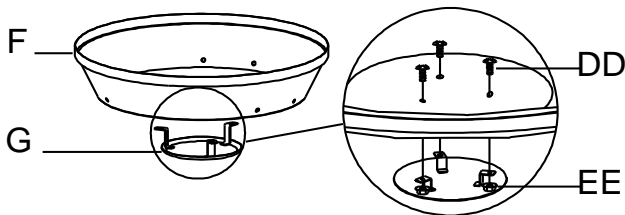

ASSEMBLY STEPS

Fig. 1

Fig. 1:

Insert 3 M5x10 bolts (DD) into bowl (F), attach the ash catcher (G) to the bottom with M5 Nuts (EE) using the M5/M6 Wrench (GG).

Fig. 2:

Use 2 M6x10 Bolts (FF), M6 Washers (BB), M6 Nuts (CC) to attach bowl (F) and Leg (I) using the M5/M6 Wrench (GG). Do not over tighten at this point.

Fig. 2

Fig. 3

Fig. 3:

Turn over bowl (F), use M6x15 Bolts (AA), M6 Washers (BB) to attach the ring (H) and leg (I) using the M5/M6 Wrench (GG). Do not tighten at this point.

Fig. 4:

Attach body (D) and bowl (F) with M6x15 Bolts (AA), M6 Washers (BB), M6 Nuts (CC), tighten using the M5/M6 Wrench (GG). Tighten all screws while being careful not to strip the threads.