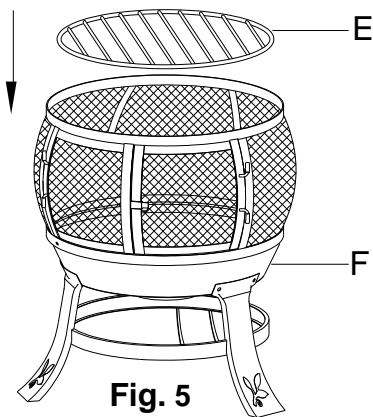

Fig. 2

Fig. 3

Fig. 3:

Turn over bowl (F), use M6x15 Bolts (AA), M6 Washers (BB) to attach the ring (H) and leg (I) using the M5/M6 Wrench (GG). Do not tighten at this point.

Fig. 4:

Attach body (D) and bowl (F) with M6x15 Bolts (AA), M6 Washers (BB), M6 Nuts (CC), tighten using the M5/M6 Wrench (GG). Tighten all screws while being careful not to strip the threads.

Fig. 4

Fig. 5

Fig. 5:

Put Charcoal grate (E) in the bowl (F).

Fig. 6:

Use M6x15 Bolts (AA), M6 Washers (BB), M6 Nuts (CC) to attach Cover (C) with Body (D) using the M5/M6 Wrench (GG).

Fig. 6

Fig. 7

Fig. 7:
Use M6x10 Bolts (FF), M6 Washers (BB) to attach Chimney (B) and Cover (C).

Fig. 8:
First put Chimney Mesh cover (B1) on Chimney (B). Put Lifter (A) on Chimney (B); put Poker (J) aside.

Now your outdoor chimney is ready for use.