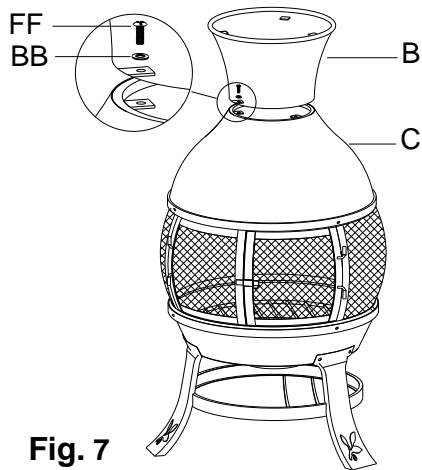

ASSEMBLY STEPS

Fig. 1

Fig. 1:

Insert 3 M5x10 bolts (DD) into bowl (F), attach the ash catcher (G) to the bottom with M5 Nuts (EE) using the M5/M6 Wrench (GG).

Fig. 2:

Use 2 M6x10 Bolts (FF), M6 Washers (BB), M6 Nuts (CC) to attach bowl (F) and Leg (I) using the M5/M6 Wrench (GG). Do not over tighten at this point.

Fig. 2

Fig. 3

Fig. 3:

Turn over bowl (F), use M6x15 Bolts (AA), M6 Washers (BB) to attach the ring (H) and leg (I) using the M5/M6 Wrench (GG). Do not tighten at this point.

Fig. 4:

Attach body (D) and bowl (F) with M6x15 Bolts (AA), M6 Washers (BB), M6 Nuts (CC), tighten using the M5/M6 Wrench (GG). Tighten all screws while being careful not to strip the threads.

Fig. 4

Fig. 5

Fig. 5:

Put Charcoal grate (E) in the bowl (F).

Fig. 6:

Use M6x15 Bolts (AA), M6 Washers (BB), M6 Nuts (CC) to attach Cover (C) with Body (D) using the M5/M6 Wrench (GG).

Fig. 6

Fig. 7

Fig. 7:
Use M6x10 Bolts (FF), M6 Washers (BB) to attach Chimney (B) and Cover (C).

Fig. 8:
First put Chimney Mesh cover (B1) on Chimney (B). Put Lifter (A) on Chimney (B); put Poker (J) aside.

Now your outdoor chimney is ready for use.