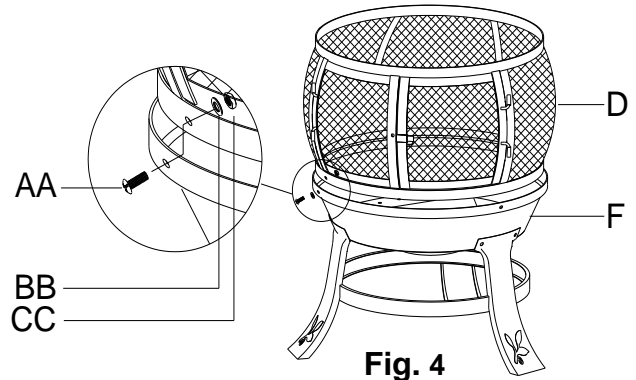

ASSEMBLY STEPS

Fig. 1

Fig. 1:

Insert 3 M5x10 bolts (DD) into bowl (F), attach the ash catcher (G) to the bottom with M5 Nuts (EE) using the M5/M6 Wrench (GG).

Fig. 2:

Use 2 M6x10 Bolts (FF), M6 Washers (BB), M6 Nuts (CC) to attach bowl (F) and Leg (I) using the M5/M6 Wrench (GG). Do not over tighten at this point.

Fig. 2

Fig. 3

Fig. 3:

Turn over bowl (F), use M6x15 Bolts (AA), M6 Washers (BB) to attach the ring (H) and leg (I) using the M5/M6 Wrench (GG). Do not tighten at this point.

Fig. 4:

Attach body (D) and bowl (F) with M6x15 Bolts (AA), M6 Washers (BB), M6 Nuts (CC), tighten using the M5/M6 Wrench (GG). Tighten all screws while being careful not to strip the threads.

Fig. 4

Fig. 5

Fig. 5:

Put Charcoal grate (E) in the bowl (F).

Fig. 6:

Use M6x15 Bolts (AA), M6 Washers (BB), M6 Nuts (CC) to attach Cover (C) with Body (D) using the M5/M6 Wrench (GG).

Fig. 6

Fig. 7