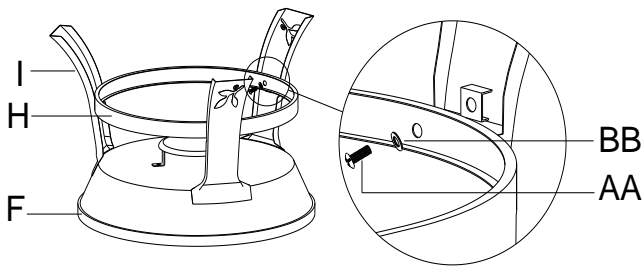

ASSEMBLY STEPS

Fig. 1

Fig. 1:

Insert 3 M5x10 bolts (DD) into bowl (F), attach the ash catcher (G) to the bottom with M5 Nuts (EE) using the M5/M6 Wrench (GG).

Fig. 2:

Use 2 M6x10 Bolts (FF), M6 Washers (BB), M6 Nuts (CC) to attach bowl (F) and Leg (I) using the M5/M6 Wrench (GG). Do not over tighten at this point.

Fig. 2

Fig. 3

Fig. 3:

Turn over bowl (F), use M6x15 Bolts (AA), M6 Washers (BB) to attach the ring (H) and leg (I) using the M5/M6 Wrench (GG). Do not tighten at this point.

Fig. 4:

Attach body (D) and bowl (F) with M6x15 Bolts (AA), M6 Washers (BB), M6 Nuts (CC), tighten using the M5/M6 Wrench (GG). Tighten all screws while being careful not to strip the threads.

Fig. 4

Fig. 5

Fig. 5:

Put Charcoal grate (E) in the bowl (F).

Fig. 6:

Use M6x15 Bolts (AA), M6 Washers (BB), M6 Nuts (CC) to attach Cover (C) with Body (D) using the M5/M6 Wrench (GG).

Fig. 6

Fig. 7