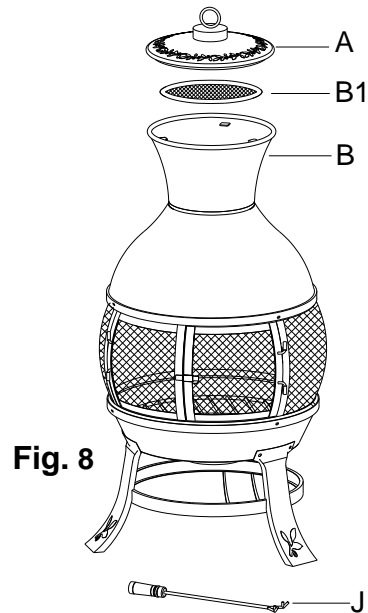

Fig. 2

Fig. 3

Fig. 3:

Turn over bowl (F), use M6x15 Bolts (AA), M6 Washers (BB) to attach the ring (H) and leg (I) using the M5/M6 Wrench (GG). Do not tighten at this point.

Fig. 4:

Attach body (D) and bowl (F) with M6x15 Bolts (AA), M6 Washers (BB), M6 Nuts (CC), tighten using the M5/M6 Wrench (GG). Tighten all screws while being careful not to strip the threads.

Fig. 4

Fig. 5

Fig. 5:

Put Charcoal grate (E) in the bowl (F).

Fig. 6:

Use M6x15 Bolts (AA), M6 Washers (BB), M6 Nuts (CC) to attach Cover (C) with Body (D) using the M5/M6 Wrench (GG).

Fig. 6

Fig. 7

Fig. 7:
Use M6x10 Bolts (FF), M6 Washers (BB) to attach Chimney (B) and Cover (C).

Fig. 8:
First put Chimney Mesh cover (B1) on Chimney (B). Put Lifter (A) on Chimney (B); put Poker (J) aside.

Now your outdoor chimney is ready for use.