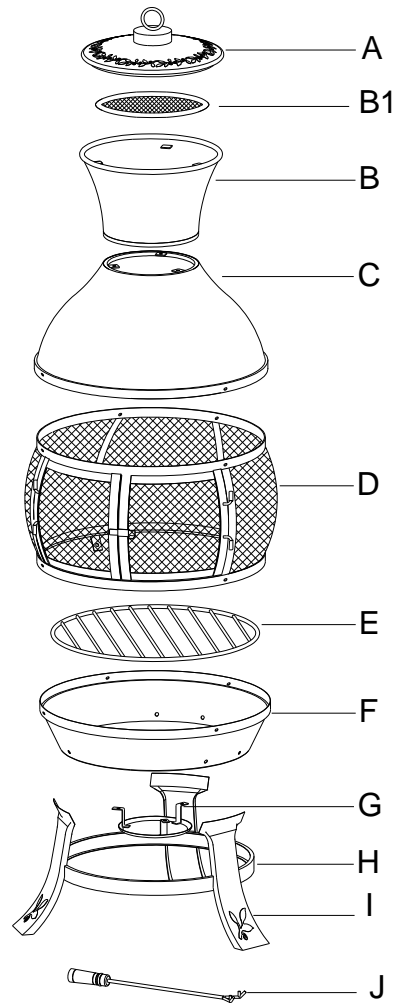

Parts List		
Part#	Description	Qty
A	Lifter CM0082XX101	1
B1	Chimney Mesh cover CM0082XX102	1
B	Chimney CM0082XX103	1
C	Cover CM0082XX104	1
D	Body CM0082XX105	1
E	Charcoal grate FTYC420G03	1
F	Flat bowl CM0082XX106	1
G	Ash catcher FTJ140G	1
H	Base ring CM0082XX107	1
I	Leg CM0082XX108	3
J	Fire poker FTJB450G	1
AA	M6x15 Bolt SM06015C	11
BB	M6 Washer UD06C	20
CC	M6 Nut LM06C	14
DD	M5x10 Bolt SM05010C	3
EE	M5 Nut FBM05C	3
FF	M6x10 Bolt SM06010C	9
GG	M6/M5 Wrench W1008D	1

Fig. 2

Fig. 3

Fig. 3:

Turn over bowl (F), use M6x15 Bolts (AA), M6 Washers (BB) to attach the ring (H) and leg (I) using the M5/M6 Wrench (GG). Do not tighten at this point.

Fig. 4:

Attach body (D) and bowl (F) with M6x15 Bolts (AA), M6 Washers (BB), M6 Nuts (CC), tighten using the M5/M6 Wrench (GG). Tighten all screws while being careful not to strip the threads.