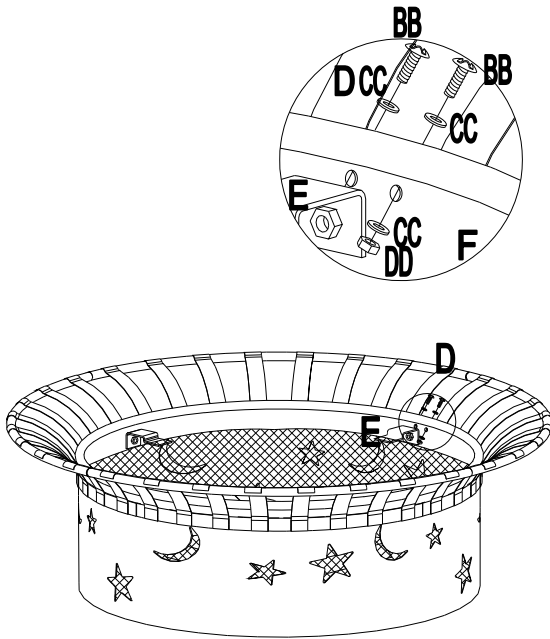

Parts List		
Part#	Description	QTY
A	Lift Handle	1
B	Screen	1
C	Grate	1
D	Decorative Rail	4
E	Grill Supporter	4
F	Fire Bowl	1
G	Leg	3
H	Poker	1

Parts List		
Part#	Description	QTY
AA	M6 Flange Nut	1
BB	M6*15 Bolt	14
CC	M6 Washer	12
DD	M6 Nut	4
EE	M6 Hexagon Wrench	1

## Assembly Steps

**Step 1:** Connect Lift handle (A) with Screen (B) and use Flange Nuts (AA) to fix them.

**Step 2:** Put 4pcs Decorative Rail (D) as photo. Then join the Decorative rails (D) together one by one, final to be cycle.

**Step 3:** Connect the Grill supporter (E) and Decorative Rail (D) with 4pcs Bolts (BB), Washer (CC), then to connect fire bowl (F) and Decorative Rail (D) with 4pcs Bolts 4pcs Nuts (M) and 8pcs Washer (CC).