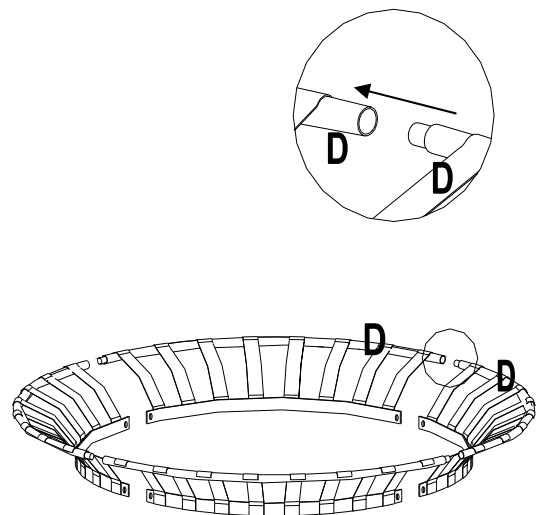

Parts List		
Part#	Description	QTY
A	Lift Handle	1
B	Screen	1
C	Grate	1
D	Decorative Rail	4
E	Grill Supporter	4
F	Fire Bowl	1
G	Leg	3
H	Poker	1

Parts List		
Part#	Description	QTY
AA	M6 Flange Nut	1
BB	M6*15 Bolt	14
CC	M6 Washer	12
DD	M6 Nut	4
EE	M6 Hexagon Wrench	1

## Assembly Steps

**Step 1:** Connect Lift handle (A) with Screen (B) and use Flange Nuts (AA) to fix them.

**Step 2:** Put 4pcs Decorative Rail (D) as photo. Then join the Decorative rails (D) together one by one, final to be cycle.