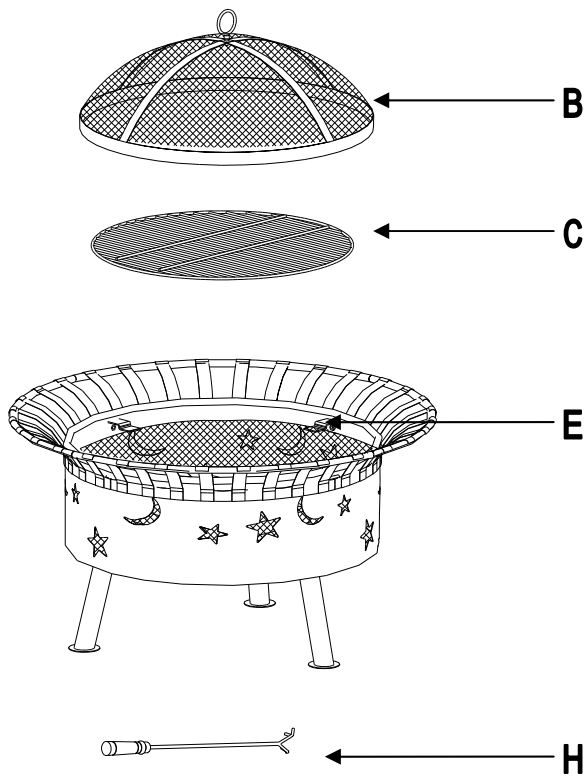

Step 5: Turn around the fire pit to have it stand upright in normal status. Put Grate (C) and Screen (B) onto the Grill Supporter (E). Then place Poker (H) is beside of fire pit.