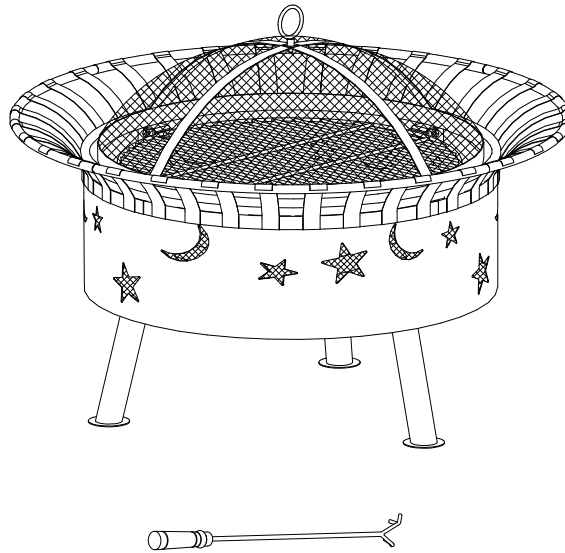

# ASSEMBLY INTRUCTION

ITEM#: S-FT038PST-5

## **WARNINGS:**

- This fire bowl is intended for outdoor use only. Do NOT use on wooden decks. DO NOT use in the vicinity of flammable objects.
- This fire bowl is intended to burn wood logs only. Do not burn leaves, or other combustible materials in the fire bowl.
- Not for use by children. Keep children and pets away from the fire bowl.
- The fire bowl is hot. Use with caution. Do not touch the hot fire bowl with bare hands.
- Never leave the burning fire bowl unattended, and always extinguish the fire completely before leaving the fire bowl.
- Do not use near flammable or combustible objects or materials.
- DO NOT use this Fire Pit as a cooking appliance. This Fire Pit is not designed to be used for grilling food. When the fire bowl is in use, the handle on the mesh screen can reach extreme temperatures that can cause serious injury to an unprotected hand. Use a poker or an appropriate heat resistant glove or pad when handling.
- Check local fire regulations and municipal by-laws for safe use.