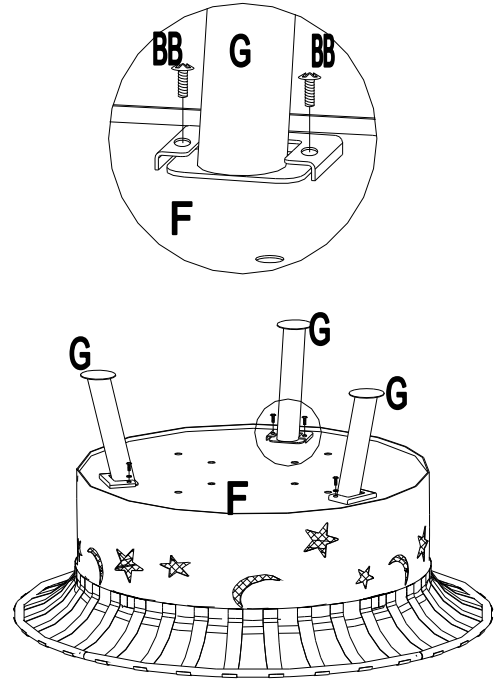

Parts List		
Part#	Description	QTY
A	Lift Handle	1
B	Screen	1
C	Grate	1
D	Decorative Rail	4
E	Grill Supporter	4
F	Fire Bowl	1
G	Leg	3
H	Poker	1

Parts List		
Part#	Description	QTY
AA	M6 Flange Nut	1
BB	M6*15 Bolt	14
CC	M6 Washer	12
DD	M6 Nut	4
EE	M6 Hexagon Wrench	1

## Assembly Steps

**Step 1:** Connect Lift handle (A) with Screen (B) and use Flange Nuts (AA) to fix them.

**Step 2:** Put 4pcs Decorative Rail (D) as photo. Then join the Decorative rails (D) together one by one, final to be cycle.

**Step 3:** Connect the Grill supporter (E) and Decorative Rail (D) with 4pcs Bolts (BB), Washer (CC), then to connect fire bowl (F) and Decorative Rail (D) with 4pcs Bolts 4pcs Nuts (M) and 8pcs Washer (CC).