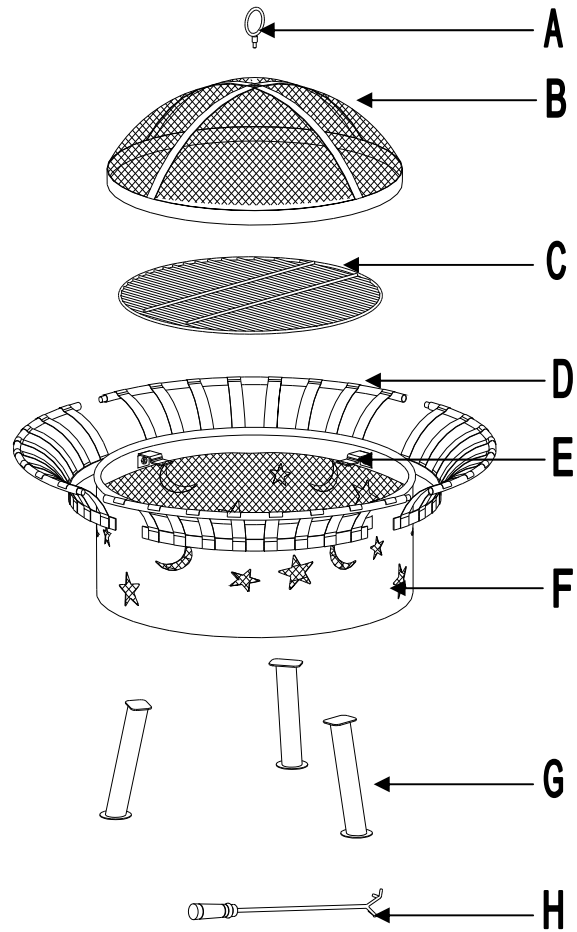

# ASSEMBLY INTRUCTION

ITEM#: S-FT038PST-5

Parts List		
Part#	Description	QTY
A	Lift Handle	1
B	Screen	1
C	Grate	1
D	Decorative Rail	4
E	Grill Supporter	4
F	Fire Bowl	1
G	Leg	3
H	Poker	1

Parts List		
Part#	Description	QTY
AA	M6 Flange Nut	1
BB	M6*15 Bolt	14
CC	M6 Washer	12
DD	M6 Nut	4
EE	M6 Hexagon Wrench	1