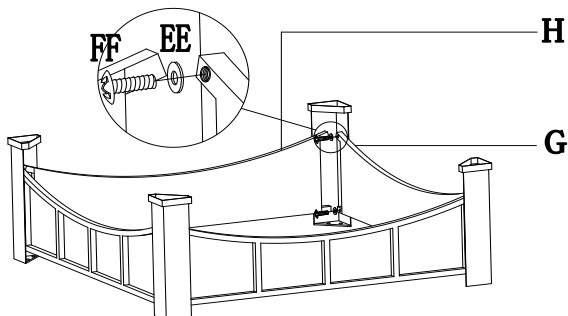

HARDWARE PACK			
Label	Part Number	Description	QTY
AA	FBM06C	Nut M6	1
BB	FBM05C	Nut M5	3
CC	SM05010C	Bolt M5x10	3
DD	LM06C	Bolt M6	8
EE	VD06C	Washer M6	16
FF	SM06010C	Bolt M6x10	8
GG	W1310D	Wrench M5/M6	1

ASSEMBLY STEPS

Step 1: Attach Lift handle (A) and Mesh screen (B) together with Nut (AA).

Step 2: Attach Ash tray (E) onto Fire bowl (D) together with Bolt (CC) and Nut (BB).

Step 3: Attach Panel 1 (G) and Panel 2 (H) together with Bolt (FF) and Washer (EE).