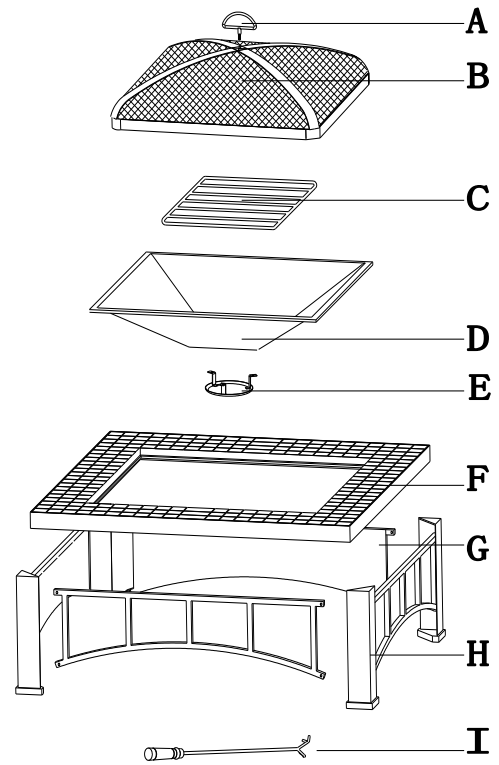

ASSEMBLY INSTRUCTIOS

ITEM: D-FT003PST

WARNINGS:

- This fire bowl is intended for outdoor use only. Do NOT use on wooden decks. DO NOT use in the vicinity of flammable objects.
- This fire bowl is intended to burn wood logs only. Do not burn leaves, or other combustible materials in the fire bowl.
- Not for use by children. Keep children and pets away from the fire bowl.
- The fire bowl is hot. Use with caution. Do not touch the hot fire bowl with bare hands.
- Never leave the burning fire bowl unattended, and always extinguish the fire completely before leaving the fire bowl.
- Do not use near flammable or combustible objects or materials.
- DO NOT use this Fire Pit as a cooking appliance. This Fire Pit is not designed to be used for grilling food. When the fire bowl is in use, the handle on the mesh screen can reach extreme temperatures that can cause serious injury to an unprotected hand. Use a poker or an appropriate heat resistant glove or pad when handling.
- Check local fire regulations and municipal by-laws for safe use.

Parts List			
Label	Part Number	Description	QTY
A	FT0003XXX01	Lift handle	1
B	FT0003XXX02	Mesh screen	1
C	FT0003XXX03	Grate	1
D	FT0003XXX04	Fire bowl	1
E	FT0003XXX05	Ash tray	1
F	FT0003XXX06	Table top	1
G	FT0003XXX07	Panel 1	2
H	FT0003XXX08	Panel 2	2
I	FT0003XXX09	Poker	1

HARDWARE PACK			
Label	Part Number	Description	QTY
AA	FBM06C	Nut M6	1
BB	FBM05C	Nut M5	3
CC	SM05010C	Bolt M5x10	3
DD	LM06C	Bolt M6	8
EE	VD06C	Washer M6	16
FF	SM06010C	Bolt M6x10	8
GG	W1310D	Wrench M5/M6	1