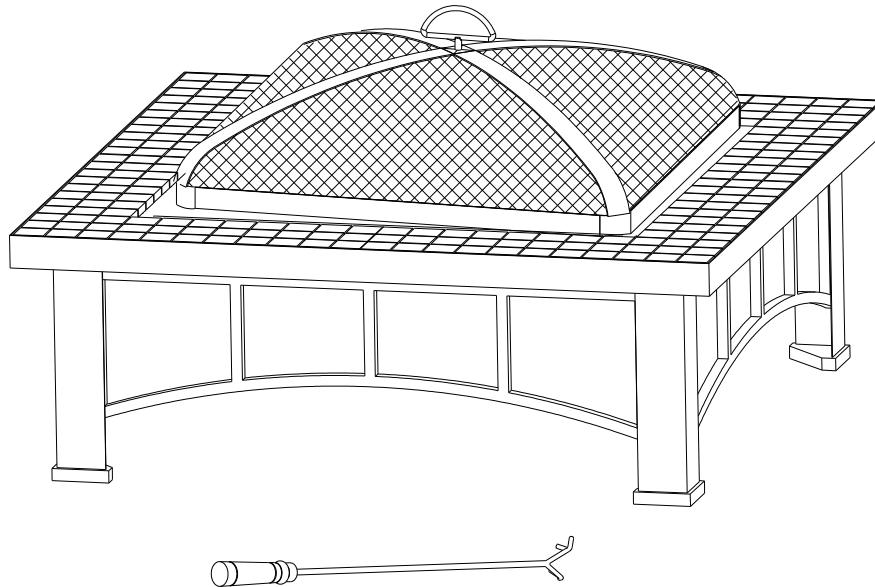

ASSEMBLY INSTRUCTIOS

ITEM: D-FT003PST

WARNINGS:

- This fire bowl is intended for outdoor use only. Do NOT use on wooden decks. DO NOT use in the vicinity of flammable objects.
- This fire bowl is intended to burn wood logs only. Do not burn leaves, or other combustible materials in the fire bowl.
- Not for use by children. Keep children and pets away from the fire bowl.
- The fire bowl is hot. Use with caution. Do not touch the hot fire bowl with bare hands.
- Never leave the burning fire bowl unattended, and always extinguish the fire completely before leaving the fire bowl.
- Do not use near flammable or combustible objects or materials.
- DO NOT use this Fire Pit as a cooking appliance. This Fire Pit is not designed to be used for grilling food. When the fire bowl is in use, the handle on the mesh screen can reach extreme temperatures that can cause serious injury to an unprotected hand. Use a poker or an appropriate heat resistant glove or pad when handling.
- Check local fire regulations and municipal by-laws for safe use.