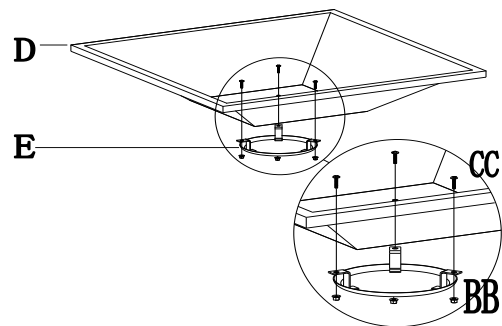

Step 2: Attach Ash tray (E) onto Fire bowl (D) together with Bolt (CC) and Nut (BB).