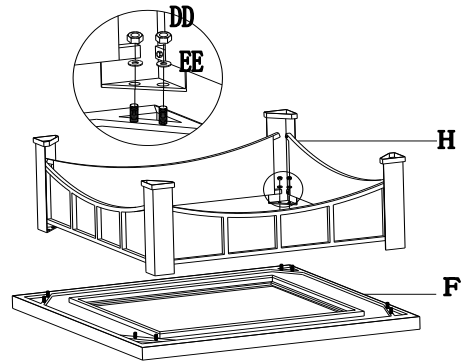

ASSEMBLY STEPS

Step 1: Attach Lift handle (A) and Mesh screen (B) together with Nut (AA).

Step 2: Attach Ash tray (E) onto Fire bowl (D) together with Bolt (CC) and Nut (BB).

Step 3: Attach Panel 1 (G) and Panel 2 (H) together with Bolt (FF) and Washer (EE).

Step 4: Attach the assembled panels and Table top (F) together with Bolt (DD) and Washer (EE).

Step 5: Place Fire bowl (D), Grate (C) and Mesh screen (B) respectively on the assembled table frame. Put Poker (I) at side.