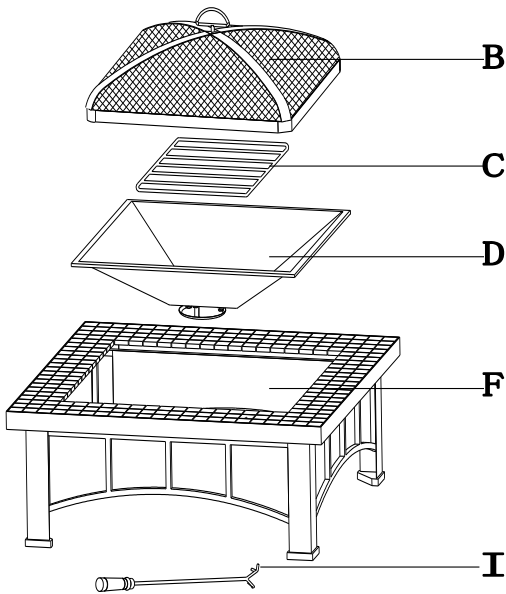

Parts List			
Label	Part Number	Description	QTY
A	FT0003XXX01	Lift handle	1
B	FT0003XXX02	Mesh screen	1
C	FT0003XXX03	Grate	1
D	FT0003XXX04	Fire bowl	1
E	FT0003XXX05	Ash tray	1
F	FT0003XXX06	Table top	1
G	FT0003XXX07	Panel 1	2
H	FT0003XXX08	Panel 2	2
I	FT0003XXX09	Poker	1

ASSEMBLY STEPS

Step 1: Attach Lift handle (A) and Mesh screen (B) together with Nut (AA).

Step 2: Attach Ash tray (E) onto Fire bowl (D) together with Bolt (CC) and Nut (BB).

Step 3: Attach Panel 1 (G) and Panel 2 (H) together with Bolt (FF) and Washer (EE).

Step 4: Attach the assembled panels and Table top (F) together with Bolt (DD) and Washer (EE).

Step 5: Place Fire bowl (D), Grate (C) and Mesh screen (B) respectively on the assembled table frame. Put Poker (I) at side.