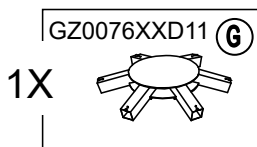

STEP 5: Assembly of Slant Beam For Big Roof