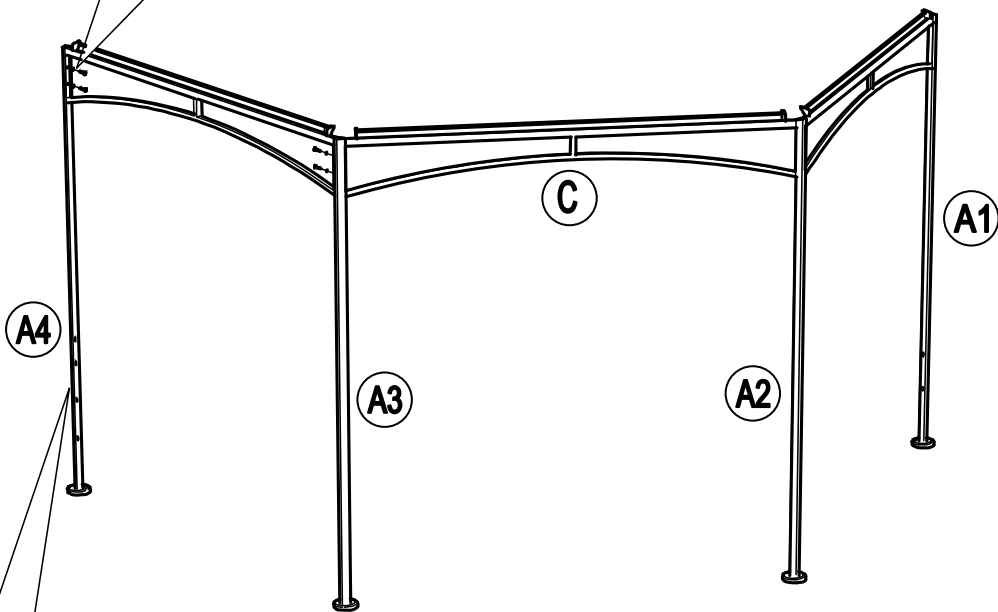

Country of Origin: CHINA

Call 1(866) 578-6569 for assistance.
Or visit us at www.sunjoyonline.com

Hardware Pack				
Label	Part Number	Description	QTY	Image of Part
AA	CM06015C	Bolt M6 X 15	46	 <p>Actual Size</p>
BB	GZ0076XXD18	Bolt M6 X 15	2	 <p>Actual Size</p>
CC	UD06C	Flat Washer M6	46	 <p>Actual Size</p>
DD	DD08260C	Stake Dia. 8 X 260	6	
Z	W10D	Wrench M6	2	

Country of Origin: CHINA

Call 1(866) 578-6569 for assistance.
Or visit us at www.sunjoyonline.com

STEP 1: Assembly of Frame

STEP 2: Assembly of Fence Panel

STEP 3: Assembly of Shelf

STEP 4: Assembly of Slant Beam End For Big Roof