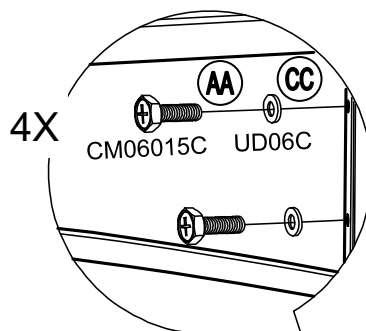

Country of Origin: CHINA

Call 1(866) 578-6569 for assistance.
Or visit us at www.sunjoyonline.com

Hardware Pack				
Label	Part Number	Description	QTY	Image of Part
AA	CM06015C	Bolt M6 X 15	46	 <p>Actual Size</p>
BB	GZ0076XXD18	Bolt M6 X 15	2	 <p>Actual Size</p>
CC	UD06C	Flat Washer M6	46	 <p>Actual Size</p>
DD	DD08260C	Stake Dia. 8 X 260	6	
Z	W10D	Wrench M6	2	

Country of Origin: CHINA

Call 1(866) 578-6569 for assistance.
Or visit us at www.sunjoyonline.com

STEP 1: Assembly of Frame

STEP 2: Assembly of Fence Panel

STEP 3: Assembly of Shelf

STEP 4: Assembly of Slant Beam End For Big Roof