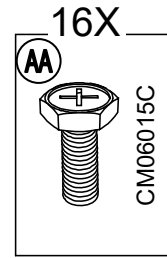

Country of Origin: CHINA

Call 1(866) 578-6569 for assistance.
Or visit us at www.sunjoyonline.com

Hardware Pack				
Label	Part Number	Description	QTY	Image of Part
AA	CM06015C	Bolt M6 X 15	46	 <p>Actual Size</p>
BB	GZ0076XXD18	Bolt M6 X 15	2	 <p>Actual Size</p>
CC	UD06C	Flat Washer M6	46	 <p>Actual Size</p>
DD	DD08260C	Stake Dia. 8 X 260	6	
Z	W10D	Wrench M6	2	

Country of Origin: CHINA

Call 1(866) 578-6569 for assistance.
Or visit us at www.sunjoyonline.com

STEP 1: Assembly of Frame

STEP 2: Assembly of Fence Panel

STEP 3: Assembly of Shelf

STEP 4: Assembly of Slant Beam End For Big Roof