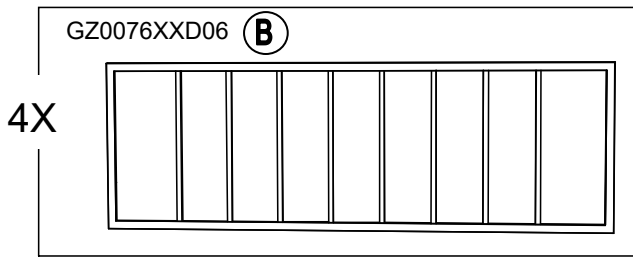

Country of Origin: CHINA

Call 1(866) 578-6569 for assistance.
Or visit us at www.sunjoyonline.com

Hardware Pack				
Label	Part Number	Description	QTY	Image of Part
AA	CM06015C	Bolt M6 X 15	46	 <p>Actual Size</p>
BB	GZ0076XXD18	Bolt M6 X 15	2	 <p>Actual Size</p>
CC	UD06C	Flat Washer M6	46	 <p>Actual Size</p>
DD	DD08260C	Stake Dia. 8 X 260	6	
Z	W10D	Wrench M6	2	

Country of Origin: CHINA

Call 1(866) 578-6569 for assistance.
Or visit us at www.sunjoyonline.com

STEP 1: Assembly of Frame

STEP 2: Assembly of Fence Panel

STEP 3: Assembly of Shelf

STEP 4: Assembly of Slant Beam End For Big Roof