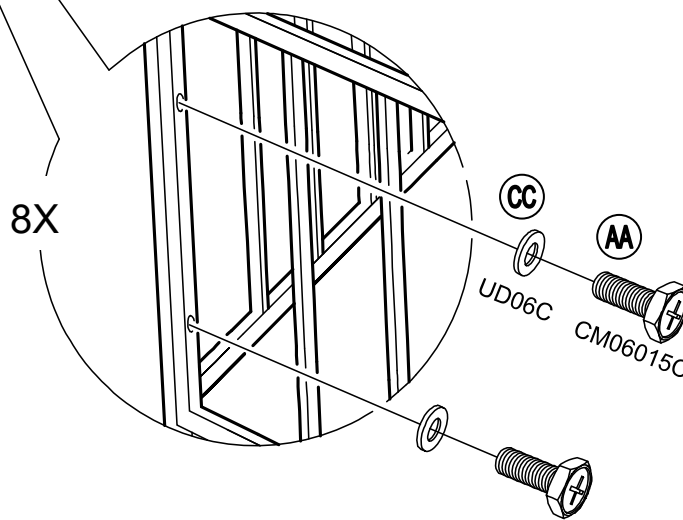

Country of Origin: CHINA

Call 1(866) 578-6569 for assistance.
Or visit us at www.sunjoyonline.com

Hardware Pack				
Label	Part Number	Description	QTY	Image of Part
AA	CM06015C	Bolt M6 X 15	46	 <p>Actual Size</p>
BB	GZ0076XXD18	Bolt M6 X 15	2	 <p>Actual Size</p>
CC	UD06C	Flat Washer M6	46	 <p>Actual Size</p>
DD	DD08260C	Stake Dia. 8 X 260	6	
Z	W10D	Wrench M6	2	

Country of Origin: CHINA

Call 1(866) 578-6569 for assistance.
Or visit us at www.sunjoyonline.com

STEP 1: Assembly of Frame

STEP 2: Assembly of Fence Panel

STEP 3: Assembly of Shelf

STEP 4: Assembly of Slant Beam End For Big Roof

STEP 5: Assembly of Slant Beam For Big Roof

STEP 6: Assembly of Hook

STEP 7: Put Large Canopy On Big Roof

STEP 8: Assembly of Slant Beam For Small Roof

STEP 9: Assembly of Small Canopy And Finial

Country of Origin: CHINA