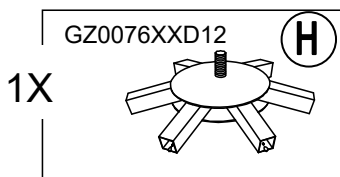

Country of Origin: CHINA

Call 1(866) 578-6569 for assistance.
Or visit us at www.sunjoyonline.com

Hardware Pack				
Label	Part Number	Description	QTY	Image of Part
AA	CM06015C	Bolt M6 X 15	46	 <p>Actual Size</p>
BB	GZ0076XXD18	Bolt M6 X 15	2	 <p>Actual Size</p>
CC	UD06C	Flat Washer M6	46	 <p>Actual Size</p>
DD	DD08260C	Stake Dia. 8 X 260	6	
Z	W10D	Wrench M6	2	

STEP 5: Assembly of Slant Beam For Big Roof

STEP 6: Assembly of Hook

STEP 7: Put Large Canopy On Big Roof

STEP 8: Assembly of Slant Beam For Small Roof

STEP 9: Assembly of Small Canopy And Finial

Country of Origin: CHINA