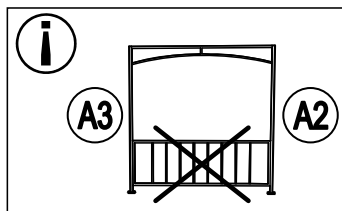

Country of Origin: CHINA

Call 1(866) 578-6569 for assistance.
Or visit us at www.sunjoyonline.com

Hardware Pack				
Label	Part Number	Description	QTY	Image of Part
AA	CM06015C	Bolt M6 X 15	46	 <p>Actual Size</p>
BB	GZ0076XXD18	Bolt M6 X 15	2	 <p>Actual Size</p>
CC	UD06C	Flat Washer M6	46	 <p>Actual Size</p>
DD	DD08260C	Stake Dia. 8 X 260	6	
Z	W10D	Wrench M6	2	

Country of Origin: CHINA

Call 1(866) 578-6569 for assistance.
Or visit us at www.sunjoyonline.com

STEP 1: Assembly of Frame

STEP 2: Assembly of Fence Panel

STEP 3: Assembly of Shelf

STEP 4: Assembly of Slant Beam End For Big Roof

STEP 5: Assembly of Slant Beam For Big Roof

STEP 6: Assembly of Hook

STEP 7: Put Large Canopy On Big Roof

STEP 8: Assembly of Slant Beam For Small Roof

STEP 9: Assembly of Small Canopy And Finial

Country of Origin: CHINA