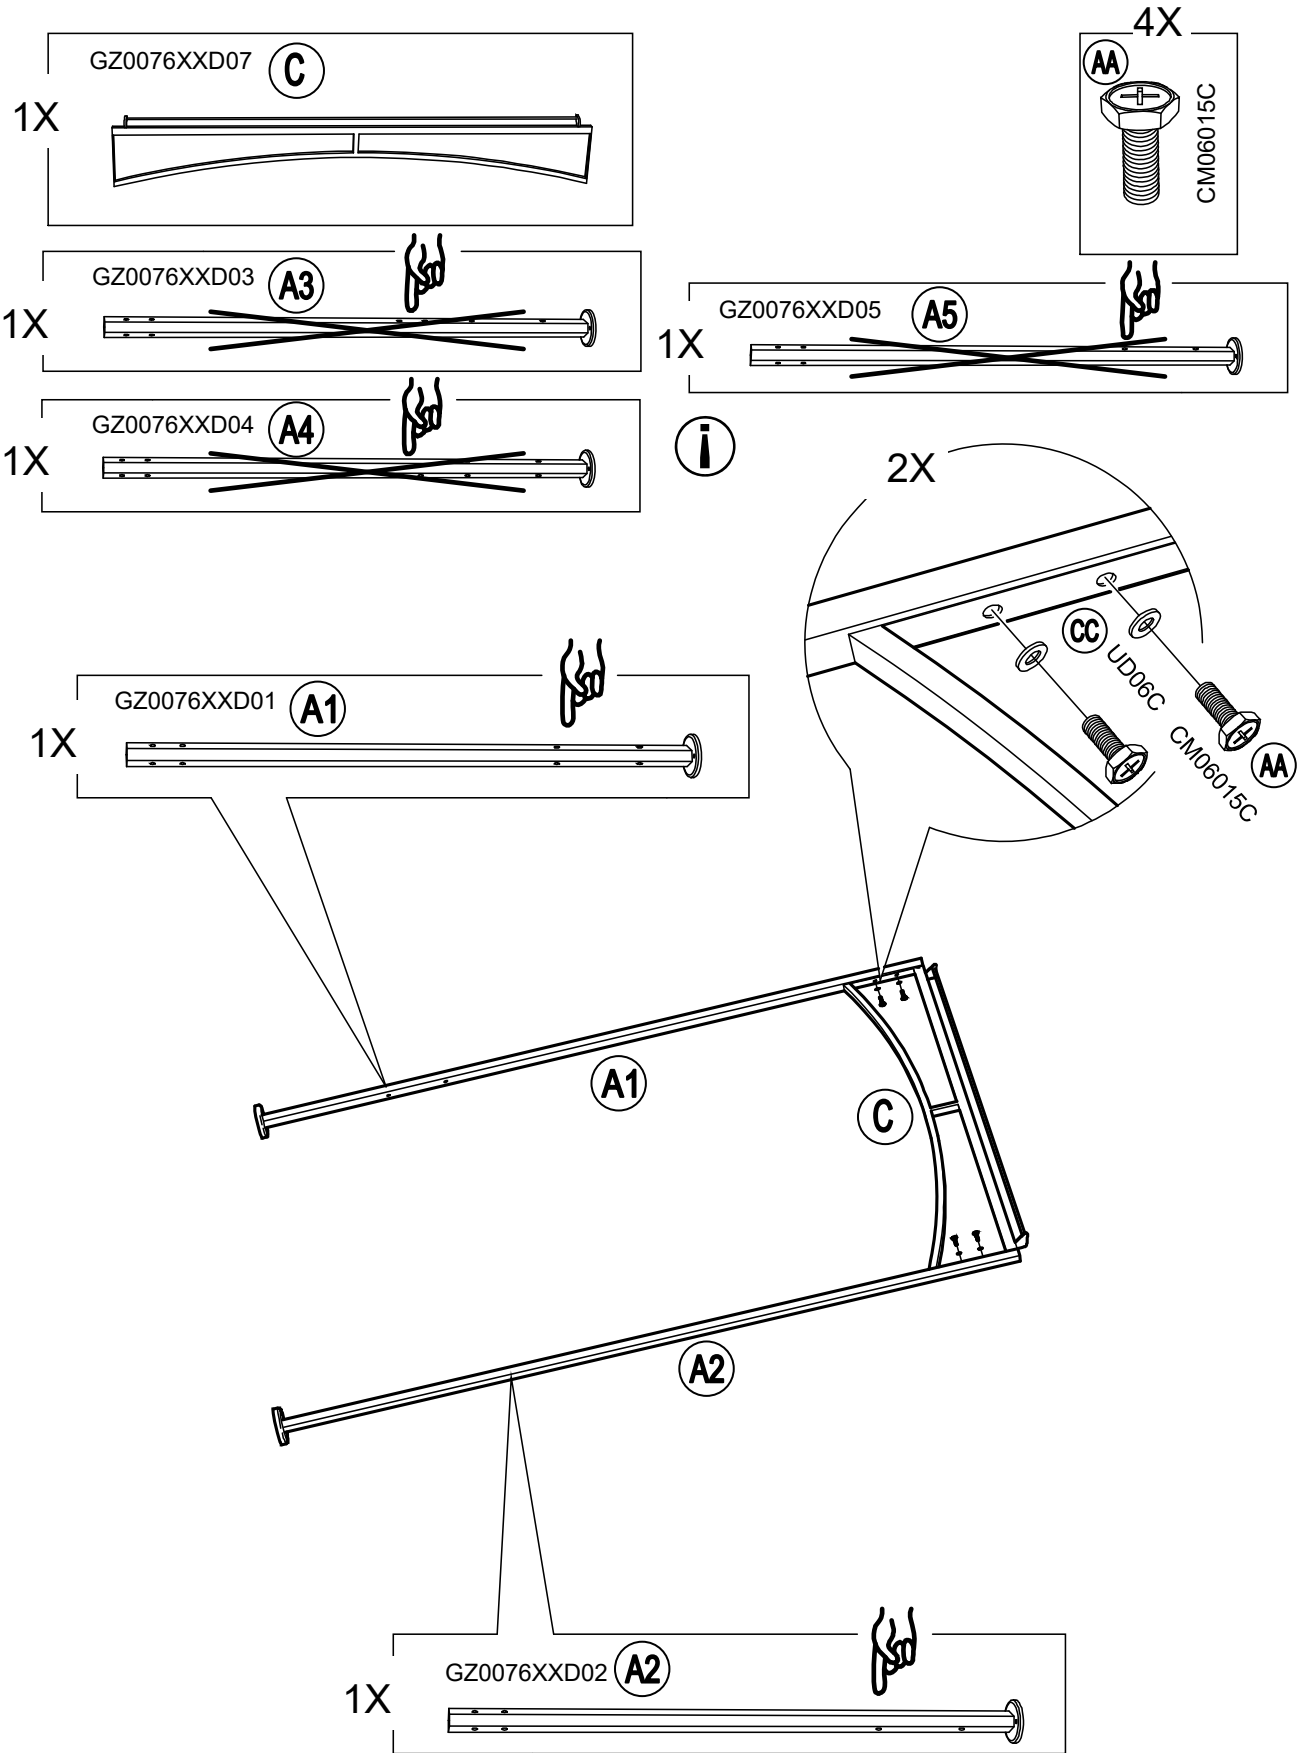

STEP 1: Assembly of Frame