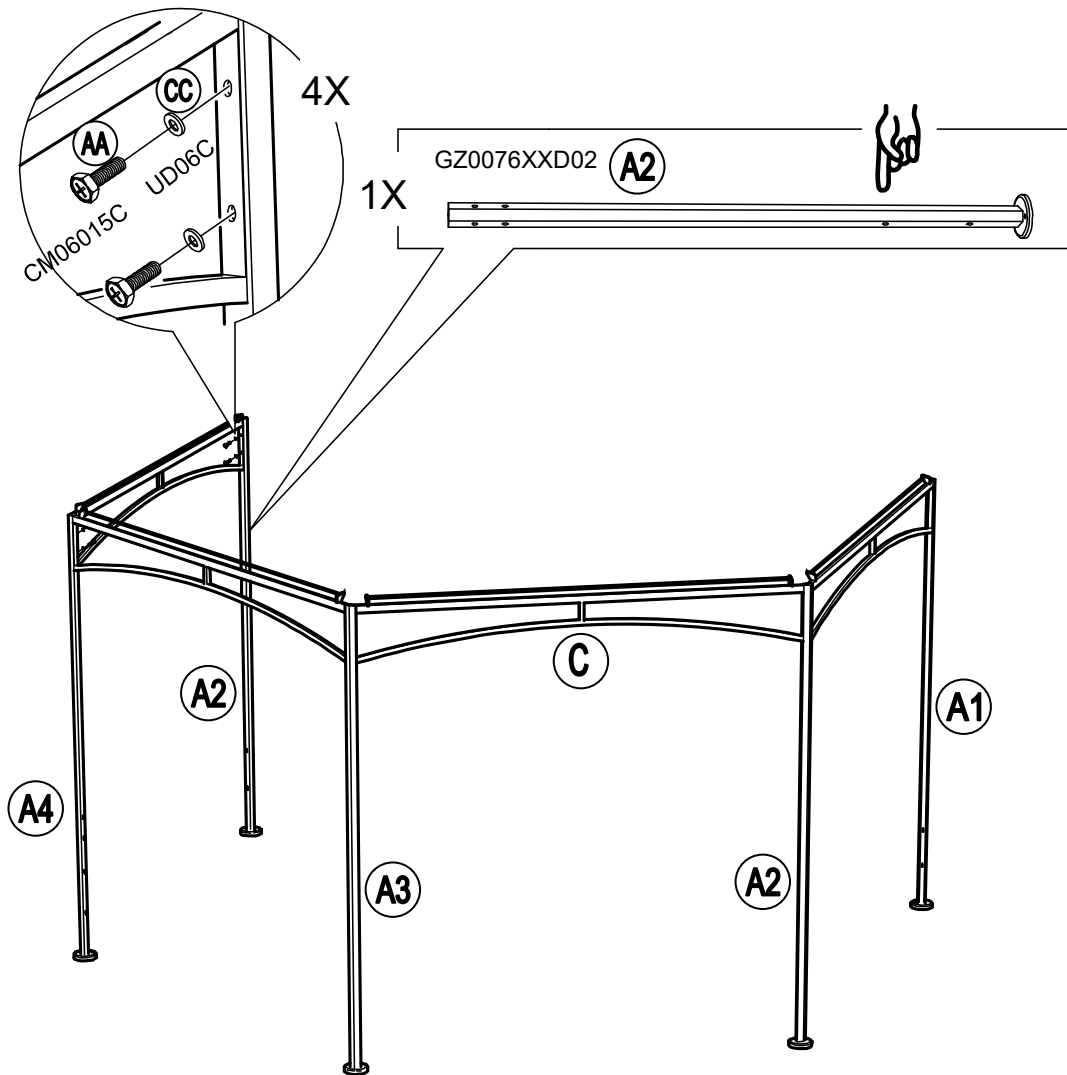

Country of Origin: CHINA

Call 1(866) 578-6569 for assistance.
Or visit us at www.sunjoyonline.com

Hardware Pack				
Label	Part Number	Description	QTY	Image of Part
AA	CM06015C	Bolt M6 X 15	46	 <p>Actual Size</p>
BB	GZ0076XXD18	Bolt M6 X 15	2	 <p>Actual Size</p>
CC	UD06C	Flat Washer M6	46	 <p>Actual Size</p>
DD	DD08260C	Stake Dia. 8 X 260	6	
Z	W10D	Wrench M6	2	

Country of Origin: CHINA

Call 1(866) 578-6569 for assistance.
Or visit us at www.sunjoyonline.com

STEP 1: Assembly of Frame

STEP 2: Assembly of Fence Panel

STEP 3: Assembly of Shelf

STEP 4: Assembly of Slant Beam End For Big Roof

STEP 5: Assembly of Slant Beam For Big Roof

STEP 6: Assembly of Hook

STEP 7: Put Large Canopy On Big Roof

STEP 8: Assembly of Slant Beam For Small Roof

STEP 9: Assembly of Small Canopy And Finial

Country of Origin: CHINA