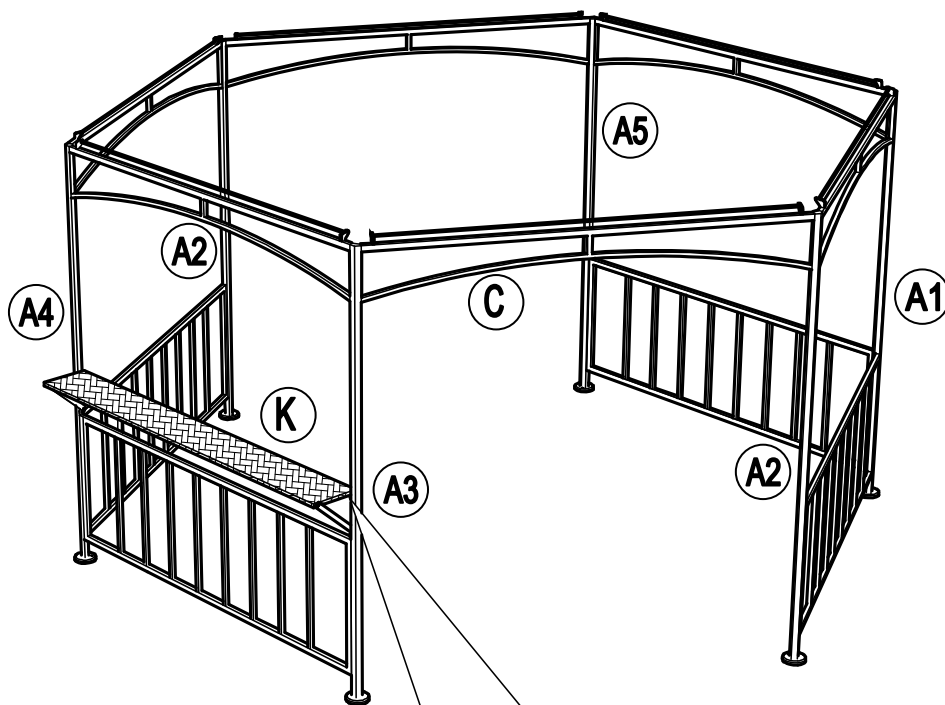

Country of Origin: CHINA

Call 1(866) 578-6569 for assistance.
Or visit us at www.sunjoyonline.com

Hardware Pack				
Label	Part Number	Description	QTY	Image of Part
AA	CM06015C	Bolt M6 X 15	46	 <p>Actual Size</p>
BB	GZ0076XXD18	Bolt M6 X 15	2	 <p>Actual Size</p>
CC	UD06C	Flat Washer M6	46	 <p>Actual Size</p>
DD	DD08260C	Stake Dia. 8 X 260	6	
Z	W10D	Wrench M6	2	

Country of Origin: CHINA

Call 1(866) 578-6569 for assistance.
Or visit us at www.sunjoyonline.com

STEP 1: Assembly of Frame

STEP 2: Assembly of Fence Panel

STEP 3: Assembly of Shelf

STEP 4: Assembly of Slant Beam End For Big Roof

STEP 5: Assembly of Slant Beam For Big Roof

STEP 6: Assembly of Hook

STEP 7: Put Large Canopy On Big Roof

STEP 8: Assembly of Slant Beam For Small Roof

STEP 9: Assembly of Small Canopy And Finial

Country of Origin: CHINA