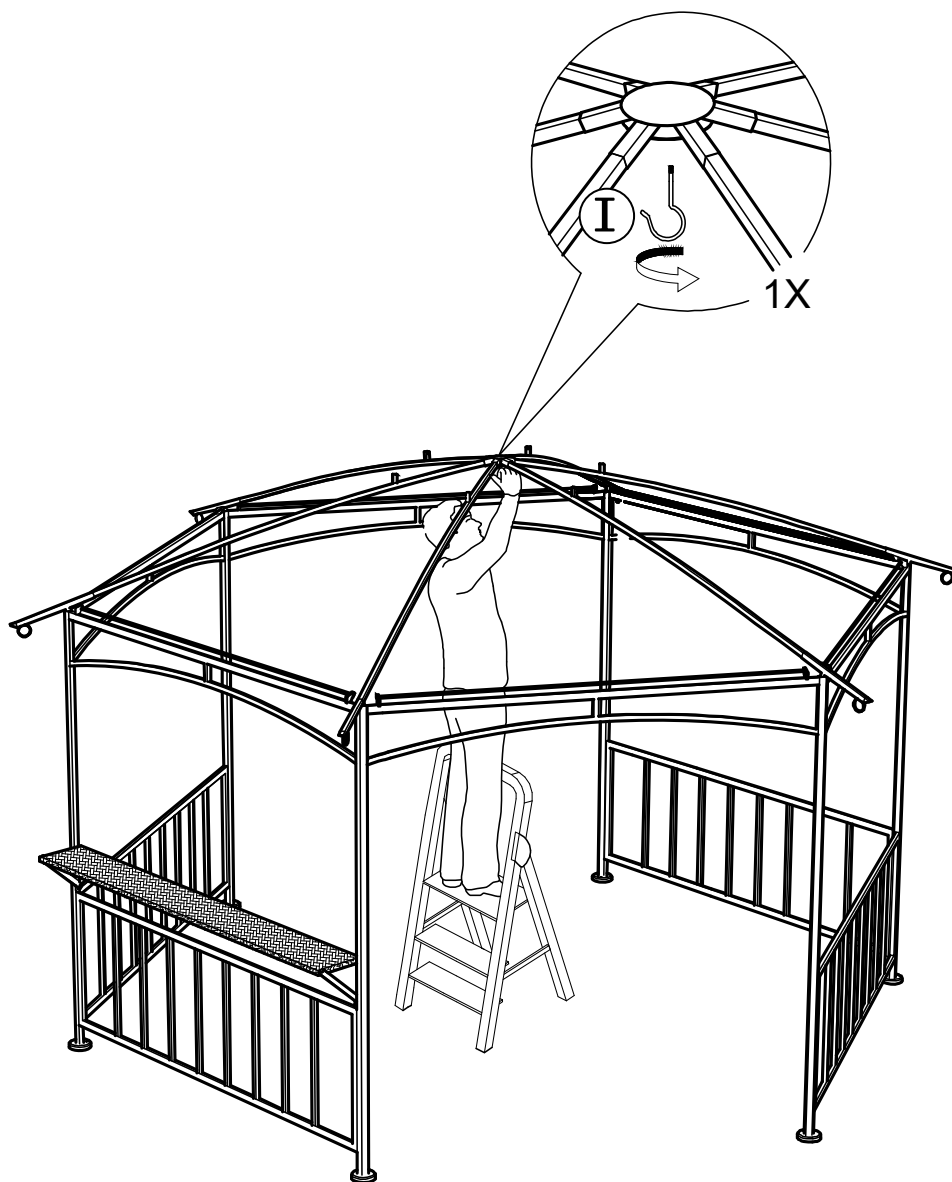

Country of Origin: CHINA

Call 1(866) 578-6569 for assistance.
Or visit us at www.sunjoyonline.com

Hardware Pack				
Label	Part Number	Description	QTY	Image of Part
AA	CM06015C	Bolt M6 X 15	46	 <p>Actual Size</p>
BB	GZ0076XXD18	Bolt M6 X 15	2	 <p>Actual Size</p>
CC	UD06C	Flat Washer M6	46	 <p>Actual Size</p>
DD	DD08260C	Stake Dia. 8 X 260	6	
Z	W10D	Wrench M6	2	

Country of Origin: CHINA

Call 1(866) 578-6569 for assistance.
Or visit us at www.sunjoyonline.com

STEP 1: Assembly of Frame

STEP 2: Assembly of Fence Panel

STEP 3: Assembly of Shelf

STEP 4: Assembly of Slant Beam End For Big Roof

STEP 5: Assembly of Slant Beam For Big Roof

STEP 6: Assembly of Hook

STEP 7: Put Large Canopy On Big Roof

STEP 8: Assembly of Slant Beam For Small Roof

STEP 9: Assembly of Small Canopy And Finial

Country of Origin: CHINA