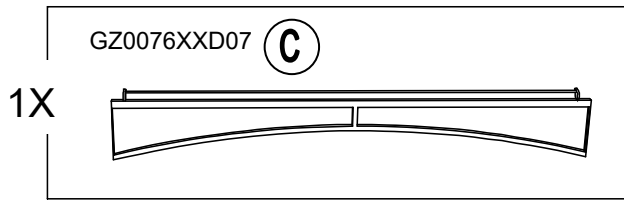

Country of Origin: CHINA

Call 1(866) 578-6569 for assistance.
Or visit us at www.sunjoyonline.com

Hardware Pack				
Label	Part Number	Description	QTY	Image of Part
AA	CM06015C	Bolt M6 X 15	46	 <p>Actual Size</p>
BB	GZ0076XXD18	Bolt M6 X 15	2	 <p>Actual Size</p>
CC	UD06C	Flat Washer M6	46	 <p>Actual Size</p>
DD	DD08260C	Stake Dia. 8 X 260	6	
Z	W10D	Wrench M6	2	

Country of Origin: CHINA

Call 1(866) 578-6569 for assistance.
Or visit us at www.sunjoyonline.com

STEP 1: Assembly of Frame

STEP 2: Assembly of Fence Panel

STEP 3: Assembly of Shelf

STEP 4: Assembly of Slant Beam End For Big Roof