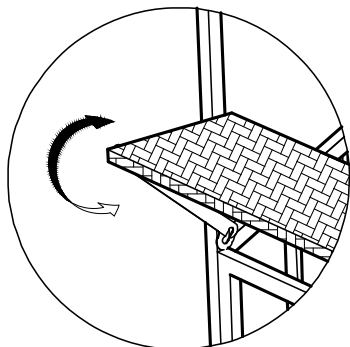

Country of Origin: CHINA

Call 1(866) 578-6569 for assistance.
Or visit us at www.sunjoyonline.com

Hardware Pack				
Label	Part Number	Description	QTY	Image of Part
AA	CM06015C	Bolt M6 X 15	46	 <p>Actual Size</p>
BB	GZ0076XXD18	Bolt M6 X 15	2	 <p>Actual Size</p>
CC	UD06C	Flat Washer M6	46	 <p>Actual Size</p>
DD	DD08260C	Stake Dia. 8 X 260	6	
Z	W10D	Wrench M6	2	

Country of Origin: CHINA

Call 1(866) 578-6569 for assistance.
Or visit us at www.sunjoyonline.com

STEP 1: Assembly of Frame

STEP 2: Assembly of Fence Panel

STEP 3: Assembly of Shelf

STEP 4: Assembly of Slant Beam End For Big Roof

STEP 5: Assembly of Slant Beam For Big Roof

STEP 6: Assembly of Hook

STEP 7: Put Large Canopy On Big Roof

STEP 8: Assembly of Slant Beam For Small Roof

STEP 9: Assembly of Small Canopy And Finial

Country of Origin: CHINA