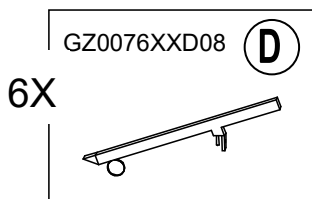

Country of Origin: CHINA

Call 1(866) 578-6569 for assistance.
Or visit us at www.sunjoyonline.com

Hardware Pack				
Label	Part Number	Description	QTY	Image of Part
AA	CM06015C	Bolt M6 X 15	46	 <p>Actual Size</p>
BB	GZ0076XXD18	Bolt M6 X 15	2	 <p>Actual Size</p>
CC	UD06C	Flat Washer M6	46	 <p>Actual Size</p>
DD	DD08260C	Stake Dia. 8 X 260	6	
Z	W10D	Wrench M6	2	

Country of Origin: CHINA

Call 1(866) 578-6569 for assistance.
Or visit us at www.sunjoyonline.com

STEP 1: Assembly of Frame

STEP 2: Assembly of Fence Panel

STEP 3: Assembly of Shelf

STEP 4: Assembly of Slant Beam End For Big Roof