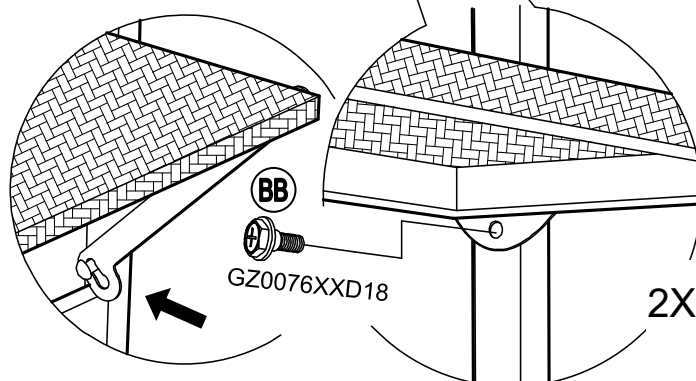

Country of Origin: CHINA

Call 1(866) 578-6569 for assistance.
Or visit us at www.sunjoyonline.com

Hardware Pack				
Label	Part Number	Description	QTY	Image of Part
AA	CM06015C	Bolt M6 X 15	46	 <p>Actual Size</p>
BB	GZ0076XXD18	Bolt M6 X 15	2	 <p>Actual Size</p>
CC	UD06C	Flat Washer M6	46	 <p>Actual Size</p>
DD	DD08260C	Stake Dia. 8 X 260	6	
Z	W10D	Wrench M6	2	

Country of Origin: CHINA

Call 1(866) 578-6569 for assistance.
Or visit us at www.sunjoyonline.com

STEP 1: Assembly of Frame

STEP 2: Assembly of Fence Panel

STEP 3: Assembly of Shelf

STEP 4: Assembly of Slant Beam End For Big Roof

STEP 5: Assembly of Slant Beam For Big Roof

STEP 6: Assembly of Hook

STEP 7: Put Large Canopy On Big Roof

STEP 8: Assembly of Slant Beam For Small Roof

STEP 9: Assembly of Small Canopy And Finial

Country of Origin: CHINA