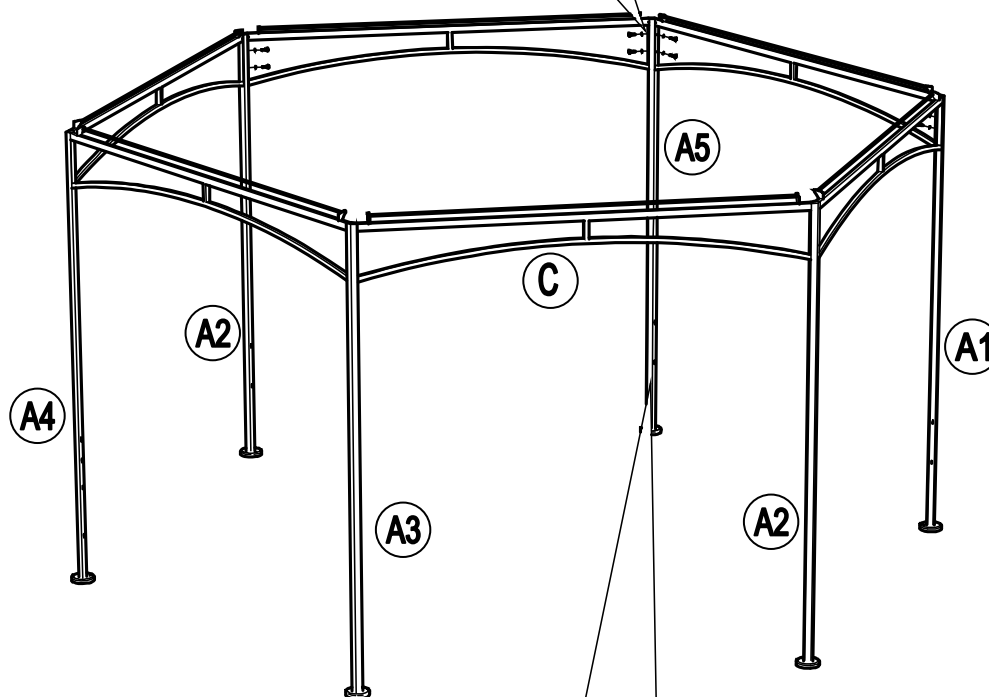

Country of Origin: CHINA

Call 1(866) 578-6569 for assistance.
Or visit us at www.sunjoyonline.com

Hardware Pack				
Label	Part Number	Description	QTY	Image of Part
AA	CM06015C	Bolt M6 X 15	46	 <p>Actual Size</p>
BB	GZ0076XXD18	Bolt M6 X 15	2	 <p>Actual Size</p>
CC	UD06C	Flat Washer M6	46	 <p>Actual Size</p>
DD	DD08260C	Stake Dia. 8 X 260	6	
Z	W10D	Wrench M6	2	

Country of Origin: CHINA

Call 1(866) 578-6569 for assistance.
Or visit us at www.sunjoyonline.com

STEP 1: Assembly of Frame

STEP 2: Assembly of Fence Panel

STEP 3: Assembly of Shelf

STEP 4: Assembly of Slant Beam End For Big Roof

STEP 5: Assembly of Slant Beam For Big Roof

STEP 6: Assembly of Hook

STEP 7: Put Large Canopy On Big Roof

STEP 8: Assembly of Slant Beam For Small Roof

STEP 9: Assembly of Small Canopy And Finial

Country of Origin: CHINA