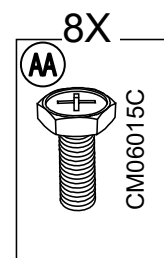

Country of Origin: CHINA

Call 1(866) 578-6569 for assistance.
Or visit us at www.sunjoyonline.com

Hardware Pack				
Label	Part Number	Description	QTY	Image of Part
AA	CM06015C	Bolt M6 X 15	46	 <p>Actual Size</p>
BB	GZ0076XXD18	Bolt M6 X 15	2	 <p>Actual Size</p>
CC	UD06C	Flat Washer M6	46	 <p>Actual Size</p>
DD	DD08260C	Stake Dia. 8 X 260	6	
Z	W10D	Wrench M6	2	

Country of Origin: CHINA

Call 1(866) 578-6569 for assistance.
Or visit us at www.sunjoyonline.com

STEP 1: Assembly of Frame

STEP 2: Assembly of Fence Panel

STEP 3: Assembly of Shelf

STEP 4: Assembly of Slant Beam End For Big Roof