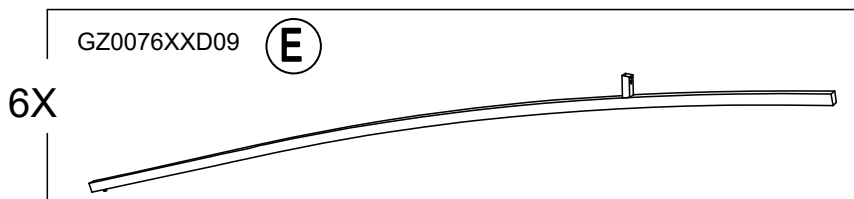

Country of Origin: CHINA

Call 1(866) 578-6569 for assistance.
Or visit us at www.sunjoyonline.com

Hardware Pack				
Label	Part Number	Description	QTY	Image of Part
AA	CM06015C	Bolt M6 X 15	46	 <p>Actual Size</p>
BB	GZ0076XXD18	Bolt M6 X 15	2	 <p>Actual Size</p>
CC	UD06C	Flat Washer M6	46	 <p>Actual Size</p>
DD	DD08260C	Stake Dia. 8 X 260	6	
Z	W10D	Wrench M6	2	

Country of Origin: CHINA

Call 1(866) 578-6569 for assistance.
Or visit us at www.sunjoyonline.com

STEP 1: Assembly of Frame

STEP 2: Assembly of Fence Panel

STEP 3: Assembly of Shelf

STEP 4: Assembly of Slant Beam End For Big Roof