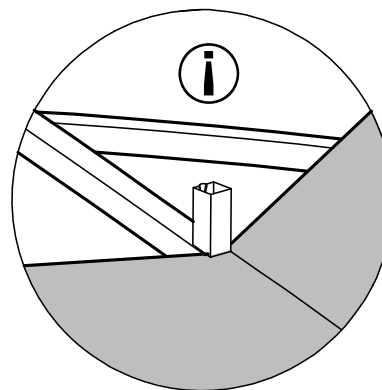

STEP 7: Put Large Canopy On Big Roof