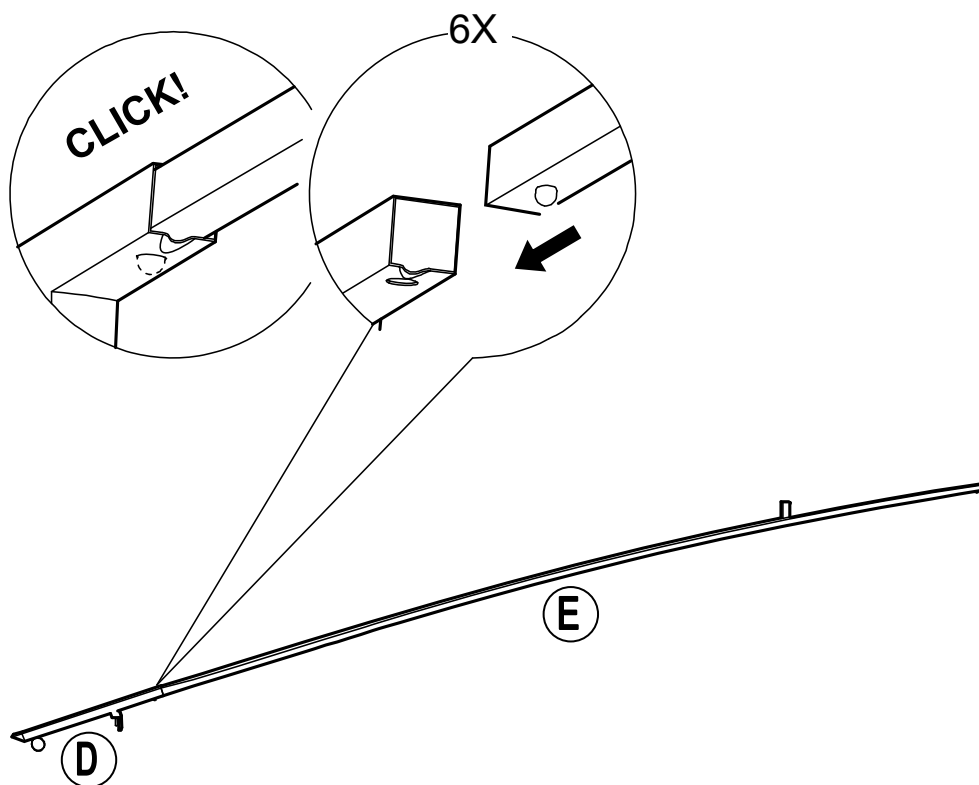

Country of Origin: CHINA

Call 1(866) 578-6569 for assistance.
Or visit us at www.sunjoyonline.com

Hardware Pack				
Label	Part Number	Description	QTY	Image of Part
AA	CM06015C	Bolt M6 X 15	46	 <p>Actual Size</p>
BB	GZ0076XXD18	Bolt M6 X 15	2	 <p>Actual Size</p>
CC	UD06C	Flat Washer M6	46	 <p>Actual Size</p>
DD	DD08260C	Stake Dia. 8 X 260	6	
Z	W10D	Wrench M6	2	

Country of Origin: CHINA

Call 1(866) 578-6569 for assistance.
Or visit us at www.sunjoyonline.com

STEP 1: Assembly of Frame

STEP 2: Assembly of Fence Panel

STEP 3: Assembly of Shelf

STEP 4: Assembly of Slant Beam End For Big Roof

STEP 5: Assembly of Slant Beam For Big Roof

STEP 6: Assembly of Hook

STEP 7: Put Large Canopy On Big Roof

STEP 8: Assembly of Slant Beam For Small Roof

STEP 9: Assembly of Small Canopy And Finial

Country of Origin: CHINA