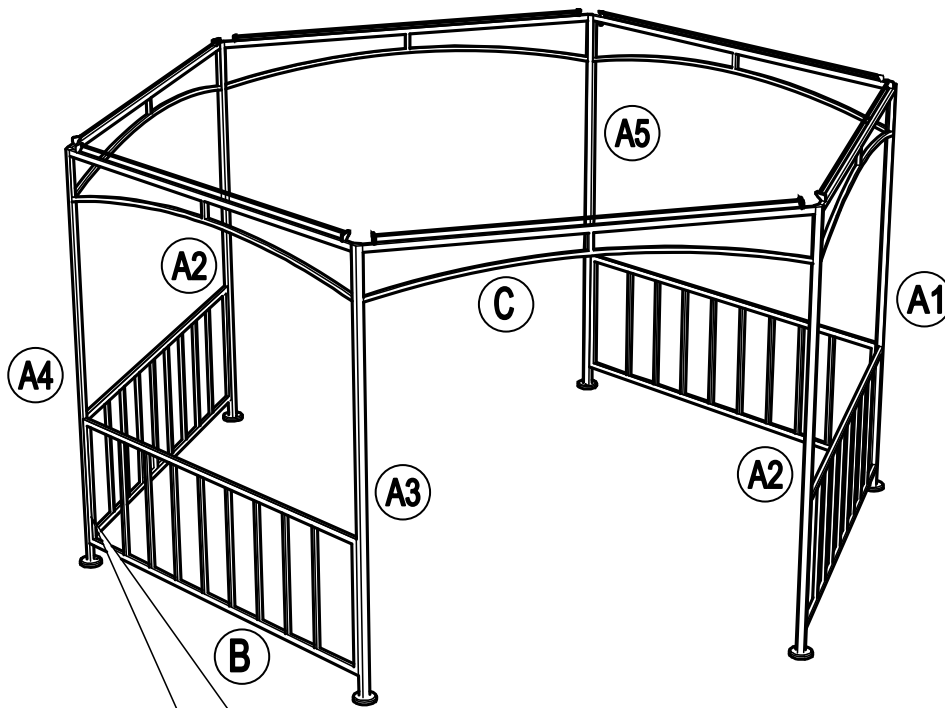

Country of Origin: CHINA

Call 1(866) 578-6569 for assistance.
Or visit us at www.sunjoyonline.com

Hardware Pack				
Label	Part Number	Description	QTY	Image of Part
AA	CM06015C	Bolt M6 X 15	46	 <p>Actual Size</p>
BB	GZ0076XXD18	Bolt M6 X 15	2	 <p>Actual Size</p>
CC	UD06C	Flat Washer M6	46	 <p>Actual Size</p>
DD	DD08260C	Stake Dia. 8 X 260	6	
Z	W10D	Wrench M6	2	

Country of Origin: CHINA

Call 1(866) 578-6569 for assistance.
Or visit us at www.sunjoyonline.com

STEP 1: Assembly of Frame

STEP 2: Assembly of Fence Panel

STEP 3: Assembly of Shelf

STEP 4: Assembly of Slant Beam End For Big Roof

STEP 5: Assembly of Slant Beam For Big Roof

STEP 6: Assembly of Hook

STEP 7: Put Large Canopy On Big Roof

STEP 8: Assembly of Slant Beam For Small Roof

STEP 9: Assembly of Small Canopy And Finial

Country of Origin: CHINA