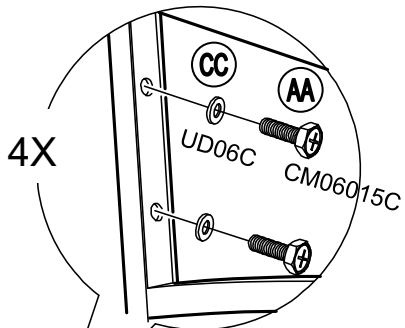

Parts List

Label	Part Number	Description	QTY	Image of Part
A1	GZ0076XXD01	Post 1	1	
A2	GZ0076XXD02	Post 2	2	
A3	GZ0076XXD03	Post 3	1	
A4	GZ0076XXD04	Post 4	1	
A5	GZ0076XXD05	Post 5	1	
B	GZ0076XXD06	Fence Panel	4	
C	GZ0076XXD07	Frame	6	
D	GZ0076XXD08	Slant Beam End For Big Roof	6	
E	GZ0076XXD09	Slant Beam For Big Roof	6	
F	GZ0076XXD10	Slant Beam For Small Roof	6	
G	GZ0076XXD11	Big Top Connector	1	
H	GZ0076XXD12	Small Top Connector	1	
I	GZ0076XXD13	Hook	1	
K	GZ0076XXD14	Shelf	1	
L	GZ0076XXD15	Small Canopy	1	
P	GZ0076XXD16	Large Canopy	1	
Q	GZ0076XXD17	Finial	1	

Country of Origin: CHINA

Call 1(866) 578-6569 for assistance.
Or visit us at www.sunjoyonline.com

Hardware Pack				
Label	Part Number	Description	QTY	Image of Part
AA	CM06015C	Bolt M6 X 15	46	 <p>Actual Size</p>
BB	GZ0076XXD18	Bolt M6 X 15	2	 <p>Actual Size</p>
CC	UD06C	Flat Washer M6	46	 <p>Actual Size</p>
DD	DD08260C	Stake Dia. 8 X 260	6	
Z	W10D	Wrench M6	2	

Country of Origin: CHINA

Call 1(866) 578-6569 for assistance.
Or visit us at www.sunjoyonline.com

STEP 1: Assembly of Frame

STEP 2: Assembly of Fence Panel

STEP 3: Assembly of Shelf

STEP 4: Assembly of Slant Beam End For Big Roof