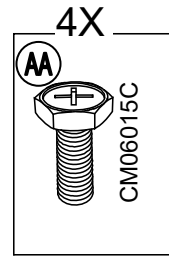

Country of Origin: CHINA

Call 1(866) 578-6569 for assistance.
Or visit us at www.sunjoyonline.com

Hardware Pack				
Label	Part Number	Description	QTY	Image of Part
AA	CM06015C	Bolt M6 X 15	46	 <p>Actual Size</p>
BB	GZ0076XXD18	Bolt M6 X 15	2	 <p>Actual Size</p>
CC	UD06C	Flat Washer M6	46	 <p>Actual Size</p>
DD	DD08260C	Stake Dia. 8 X 260	6	
Z	W10D	Wrench M6	2	

Country of Origin: CHINA

Call 1(866) 578-6569 for assistance.
Or visit us at www.sunjoyonline.com

STEP 1: Assembly of Frame

STEP 2: Assembly of Fence Panel

STEP 3: Assembly of Shelf

STEP 4: Assembly of Slant Beam End For Big Roof