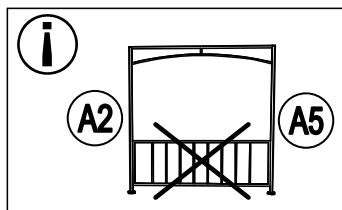

Country of Origin: CHINA

Call 1(866) 578-6569 for assistance.
Or visit us at www.sunjoyonline.com

Hardware Pack				
Label	Part Number	Description	QTY	Image of Part
AA	CM06015C	Bolt M6 X 15	46	 <p>Actual Size</p>
BB	GZ0076XXD18	Bolt M6 X 15	2	 <p>Actual Size</p>
CC	UD06C	Flat Washer M6	46	 <p>Actual Size</p>
DD	DD08260C	Stake Dia. 8 X 260	6	
Z	W10D	Wrench M6	2	

Country of Origin: CHINA

Call 1(866) 578-6569 for assistance.
Or visit us at www.sunjoyonline.com

STEP 1: Assembly of Frame

STEP 2: Assembly of Fence Panel

STEP 3: Assembly of Shelf

STEP 4: Assembly of Slant Beam End For Big Roof

STEP 5: Assembly of Slant Beam For Big Roof

STEP 6: Assembly of Hook

STEP 7: Put Large Canopy On Big Roof

STEP 8: Assembly of Slant Beam For Small Roof

STEP 9: Assembly of Small Canopy And Finial

Country of Origin: CHINA