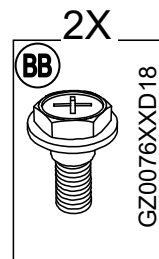

Parts List

Label	Part Number	Description	QTY	Image of Part
A1	GZ0076XXD01	Post 1	1	
A2	GZ0076XXD02	Post 2	2	
A3	GZ0076XXD03	Post 3	1	
A4	GZ0076XXD04	Post 4	1	
A5	GZ0076XXD05	Post 5	1	
B	GZ0076XXD06	Fence Panel	4	
C	GZ0076XXD07	Frame	6	
D	GZ0076XXD08	Slant Beam End For Big Roof	6	
E	GZ0076XXD09	Slant Beam For Big Roof	6	
F	GZ0076XXD10	Slant Beam For Small Roof	6	
G	GZ0076XXD11	Big Top Connector	1	
H	GZ0076XXD12	Small Top Connector	1	
I	GZ0076XXD13	Hook	1	
K	GZ0076XXD14	Shelf	1	
L	GZ0076XXD15	Small Canopy	1	
P	GZ0076XXD16	Large Canopy	1	
Q	GZ0076XXD17	Finial	1	

Country of Origin: CHINA

Call 1(866) 578-6569 for assistance.
Or visit us at www.sunjoyonline.com

Hardware Pack				
Label	Part Number	Description	QTY	Image of Part
AA	CM06015C	Bolt M6 X 15	46	 <p>Actual Size</p>
BB	GZ0076XXD18	Bolt M6 X 15	2	 <p>Actual Size</p>
CC	UD06C	Flat Washer M6	46	 <p>Actual Size</p>
DD	DD08260C	Stake Dia. 8 X 260	6	
Z	W10D	Wrench M6	2	

Country of Origin: CHINA

Call 1(866) 578-6569 for assistance.
Or visit us at www.sunjoyonline.com

STEP 1: Assembly of Frame

STEP 2: Assembly of Fence Panel

STEP 3: Assembly of Shelf

STEP 4: Assembly of Slant Beam End For Big Roof