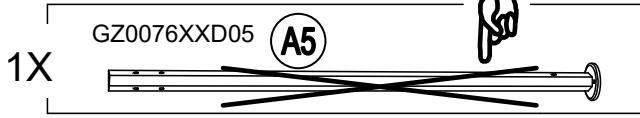

Country of Origin: CHINA

Call 1(866) 578-6569 for assistance.
Or visit us at www.sunjoyonline.com

Hardware Pack				
Label	Part Number	Description	QTY	Image of Part
AA	CM06015C	Bolt M6 X 15	46	 <p>Actual Size</p>
BB	GZ0076XXD18	Bolt M6 X 15	2	 <p>Actual Size</p>
CC	UD06C	Flat Washer M6	46	 <p>Actual Size</p>
DD	DD08260C	Stake Dia. 8 X 260	6	
Z	W10D	Wrench M6	2	

Country of Origin: CHINA

Call 1(866) 578-6569 for assistance.
Or visit us at www.sunjoyonline.com

STEP 1: Assembly of Frame

STEP 2: Assembly of Fence Panel

STEP 3: Assembly of Shelf

STEP 4: Assembly of Slant Beam End For Big Roof