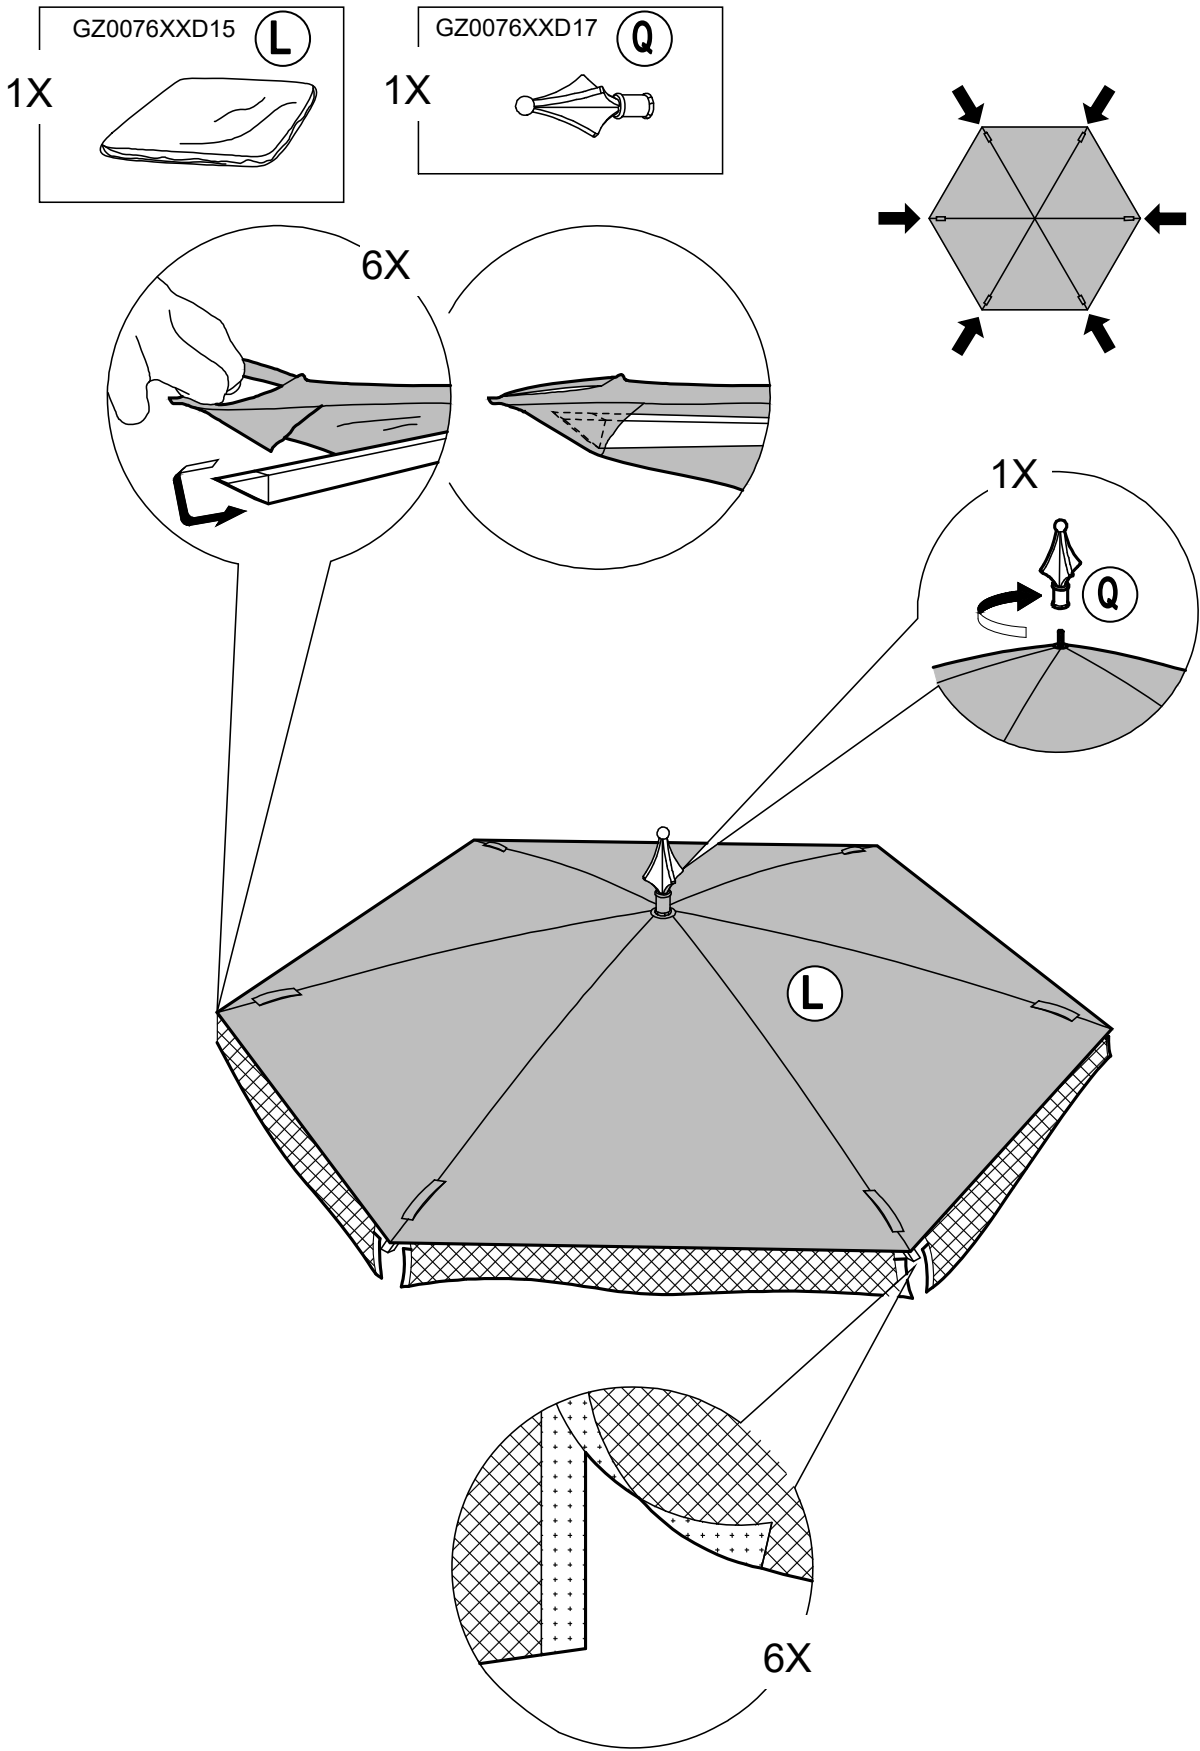

Country of Origin: CHINA

Call 1(866) 578-6569 for assistance.
Or visit us at www.sunjoyonline.com

Hardware Pack				
Label	Part Number	Description	QTY	Image of Part
AA	CM06015C	Bolt M6 X 15	46	 <p>Actual Size</p>
BB	GZ0076XXD18	Bolt M6 X 15	2	 <p>Actual Size</p>
CC	UD06C	Flat Washer M6	46	 <p>Actual Size</p>
DD	DD08260C	Stake Dia. 8 X 260	6	
Z	W10D	Wrench M6	2	

STEP 5: Assembly of Slant Beam For Big Roof

STEP 6: Assembly of Hook

STEP 7: Put Large Canopy On Big Roof

STEP 8: Assembly of Slant Beam For Small Roof

STEP 9: Assembly of Small Canopy And Finial

Country of Origin: CHINA