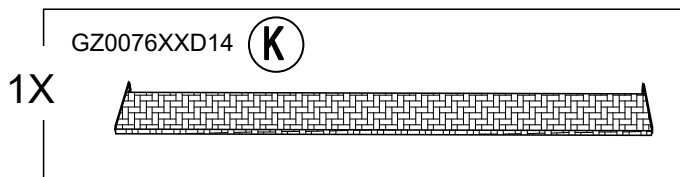

Country of Origin: CHINA

Call 1(866) 578-6569 for assistance.
Or visit us at www.sunjoyonline.com

Hardware Pack				
Label	Part Number	Description	QTY	Image of Part
AA	CM06015C	Bolt M6 X 15	46	 <p>Actual Size</p>
BB	GZ0076XXD18	Bolt M6 X 15	2	 <p>Actual Size</p>
CC	UD06C	Flat Washer M6	46	 <p>Actual Size</p>
DD	DD08260C	Stake Dia. 8 X 260	6	
Z	W10D	Wrench M6	2	

Country of Origin: CHINA

Call 1(866) 578-6569 for assistance.
Or visit us at www.sunjoyonline.com

STEP 1: Assembly of Frame

STEP 2: Assembly of Fence Panel

STEP 3: Assembly of Shelf

STEP 4: Assembly of Slant Beam End For Big Roof