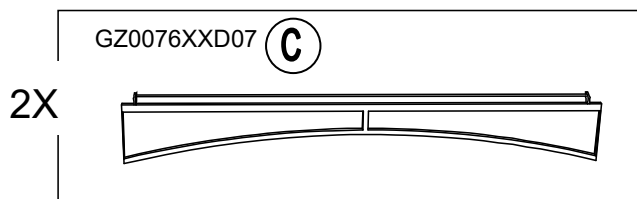

Country of Origin: CHINA

Call 1(866) 578-6569 for assistance.
Or visit us at www.sunjoyonline.com

Hardware Pack				
Label	Part Number	Description	QTY	Image of Part
AA	CM06015C	Bolt M6 X 15	46	 <p>Actual Size</p>
BB	GZ0076XXD18	Bolt M6 X 15	2	 <p>Actual Size</p>
CC	UD06C	Flat Washer M6	46	 <p>Actual Size</p>
DD	DD08260C	Stake Dia. 8 X 260	6	
Z	W10D	Wrench M6	2	

Country of Origin: CHINA

Call 1(866) 578-6569 for assistance.
Or visit us at www.sunjoyonline.com

STEP 1: Assembly of Frame

STEP 2: Assembly of Fence Panel

STEP 3: Assembly of Shelf

STEP 4: Assembly of Slant Beam End For Big Roof