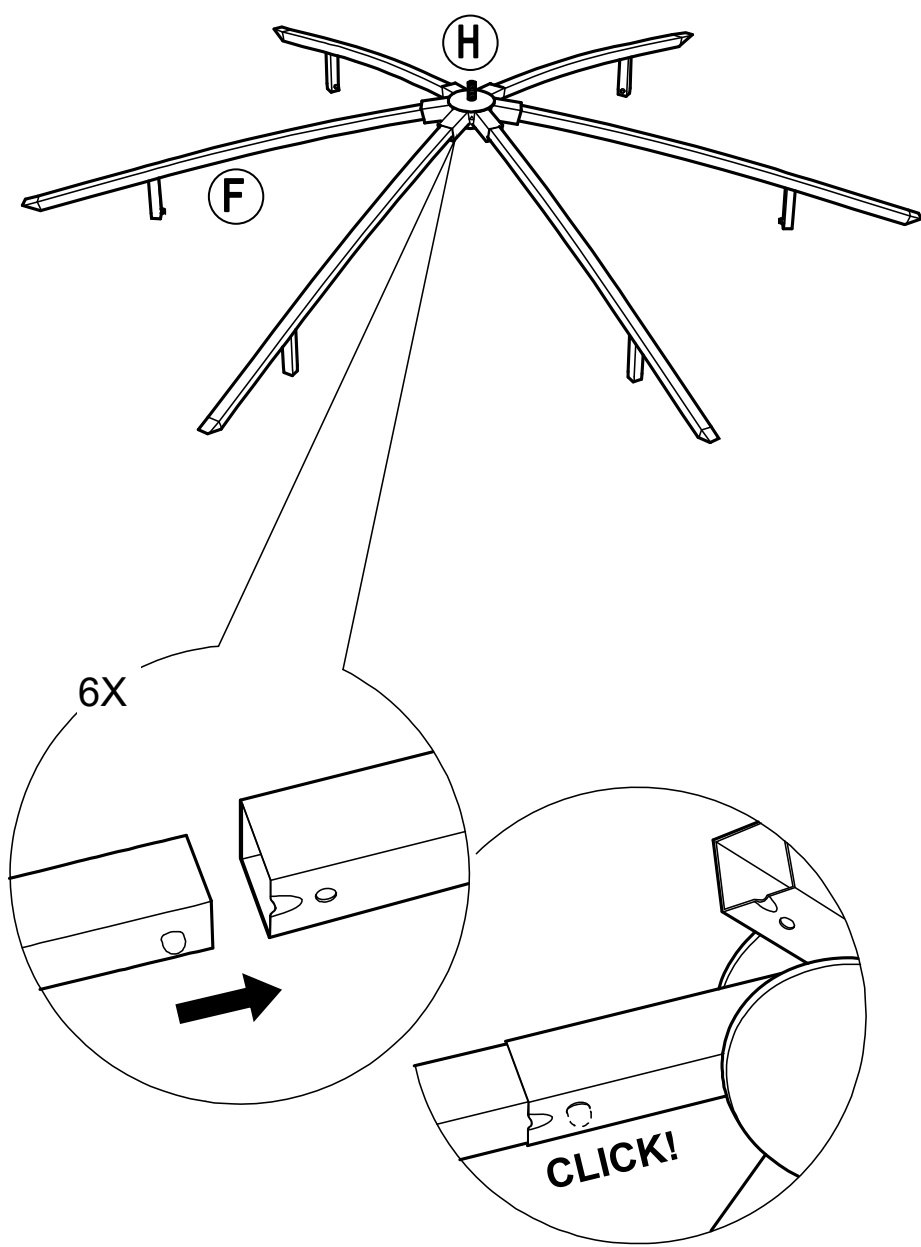

Country of Origin: CHINA

Call 1(866) 578-6569 for assistance.
Or visit us at www.sunjoyonline.com

Hardware Pack				
Label	Part Number	Description	QTY	Image of Part
AA	CM06015C	Bolt M6 X 15	46	 <p>Actual Size</p>
BB	GZ0076XXD18	Bolt M6 X 15	2	 <p>Actual Size</p>
CC	UD06C	Flat Washer M6	46	 <p>Actual Size</p>
DD	DD08260C	Stake Dia. 8 X 260	6	
Z	W10D	Wrench M6	2	

STEP 5: Assembly of Slant Beam For Big Roof

STEP 6: Assembly of Hook

STEP 7: Put Large Canopy On Big Roof

STEP 8: Assembly of Slant Beam For Small Roof

STEP 9: Assembly of Small Canopy And Finial

Country of Origin: CHINA