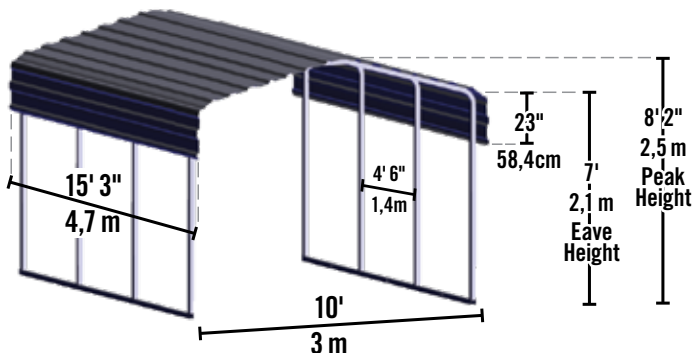

Packaging:

Total Weight:
438 lbs. / 198,7 kg
Total Pallet Weight:
486 lbs. / 220,4 kg

Shipping Dimensions:
3 reinforced cardboard boxes on wood pallet
Box 1 : 138 lbs. / 62,6 kg
71.1 x 22.2 x 4.3 in.
180,5 x 56,5 x 11 cm
Box 2 : 135 lbs. / 61,2 kg
71.1 x 22.2 x 4.3 in.
180,5 x 56,5 x 11 cm
Box 3 : 164 lbs. / 74,4 kg
70 x 30.25 x 3.5 in.
177,8 x 76,8 x 8,9 cm
Pallet: 71.1 x 30.25 x 16.4 in.
180,5 x 76,8 x 41,6 cm
40' Container Qty.: 57
48' Trailer Qty.: 72