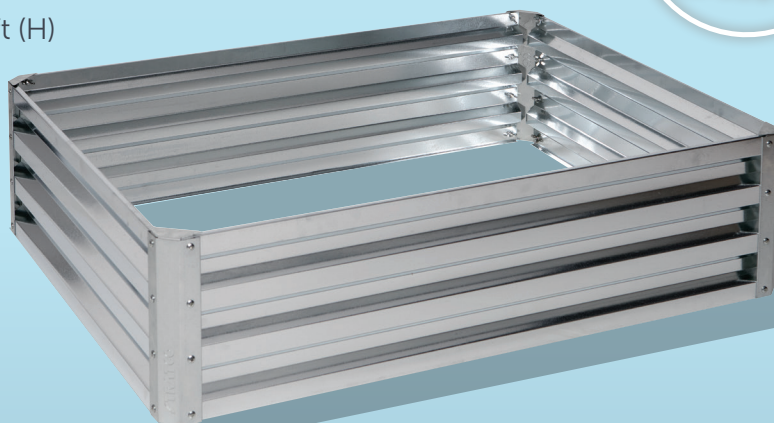

RAISED GARDEN BED KITS

STRATCO - 70 YEARS OF DESIGNING AND MANUFACTURING
HIGH QUALITY, INNOVATIVE OUTDOOR SOLUTIONS.

RAISED GARDEN BED SLATE GREY

Grow fresh vegetables in your backyard

3.80 ft (L) x 2.95 ft (W) x 0.98 ft (H)

Holds 82 gallons of soil

Easy D.I.Y assembly

RAISED GARDEN BED GALVANIZED

Grow fresh vegetables in your backyard

3.80 ft (L) x 2.95 ft (W) x 0.98 ft (H)

Holds 82 gallons of soil

Easy D.I.Y assembly

DESIGNED
FOR EASY
D.I.Y.