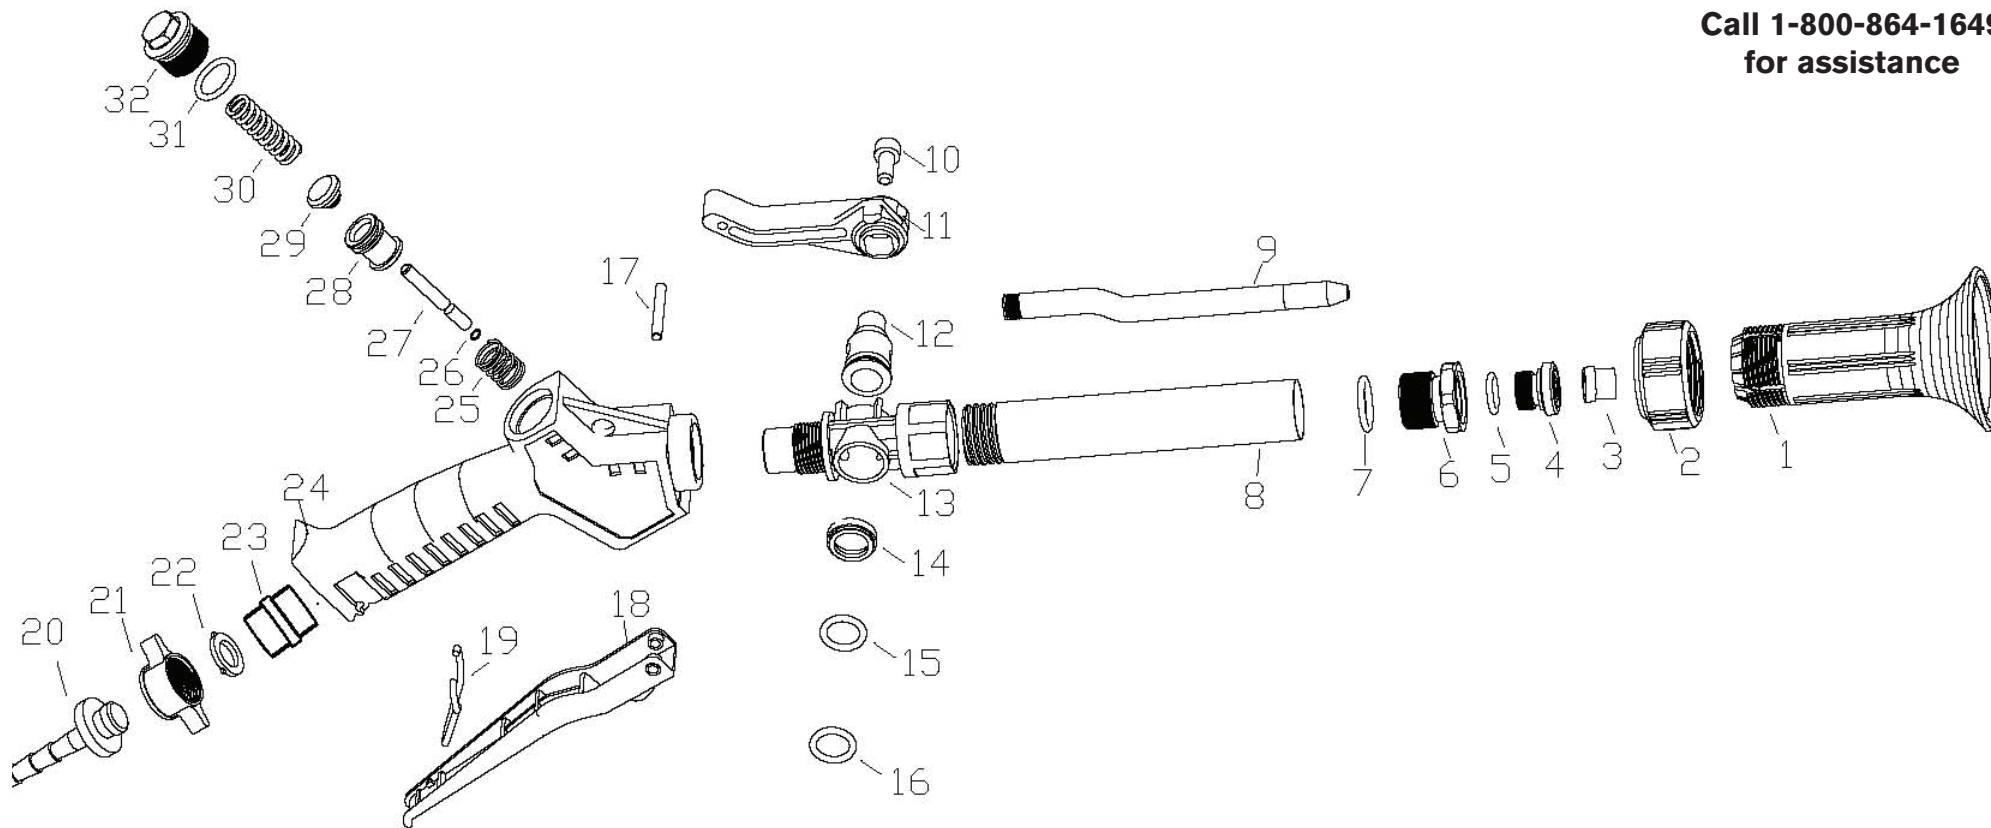

Call 1-800-864-1649
for assistance

NO	DESCRIPTION	PART#
5		
15		
16		
25		
26	Internal Repair Kit - orings, springs, seals, valve core and thimble	SG-2200KIT
27		
28		
29		
30		
31		
32		

ADDITIONAL NOZZLE SIZES		
NO	DESCRIPTION	PART#
N/A	1.2 Orifice Nozzle	SG-3000-1.2
N/A	2.5 Orifice Nozzle	SG-3000-2.5
N/A	3.0 Orifice Nozzle	SG-3000-1.2
N/A	3.5 Orifice Nozzle	SG-3000-1.2
N/A	4.0 Orifice Nozzle	SG-3000-1.2
N/A	5.0 Orifice Nozzle	SG-3000-1.2
N/A	5.5 Orifice Nozzle	SG-3000-1.2
N/A	7.0 Orifice Nozzle	SG-3000-1.2

NO	DESCRIPTION	PART#
18	Trigger	SG-22XX-TRIGGER
3	Standard Replacement Nozzle 1.8 Orifice	SG-3000-1.8
4		
5		