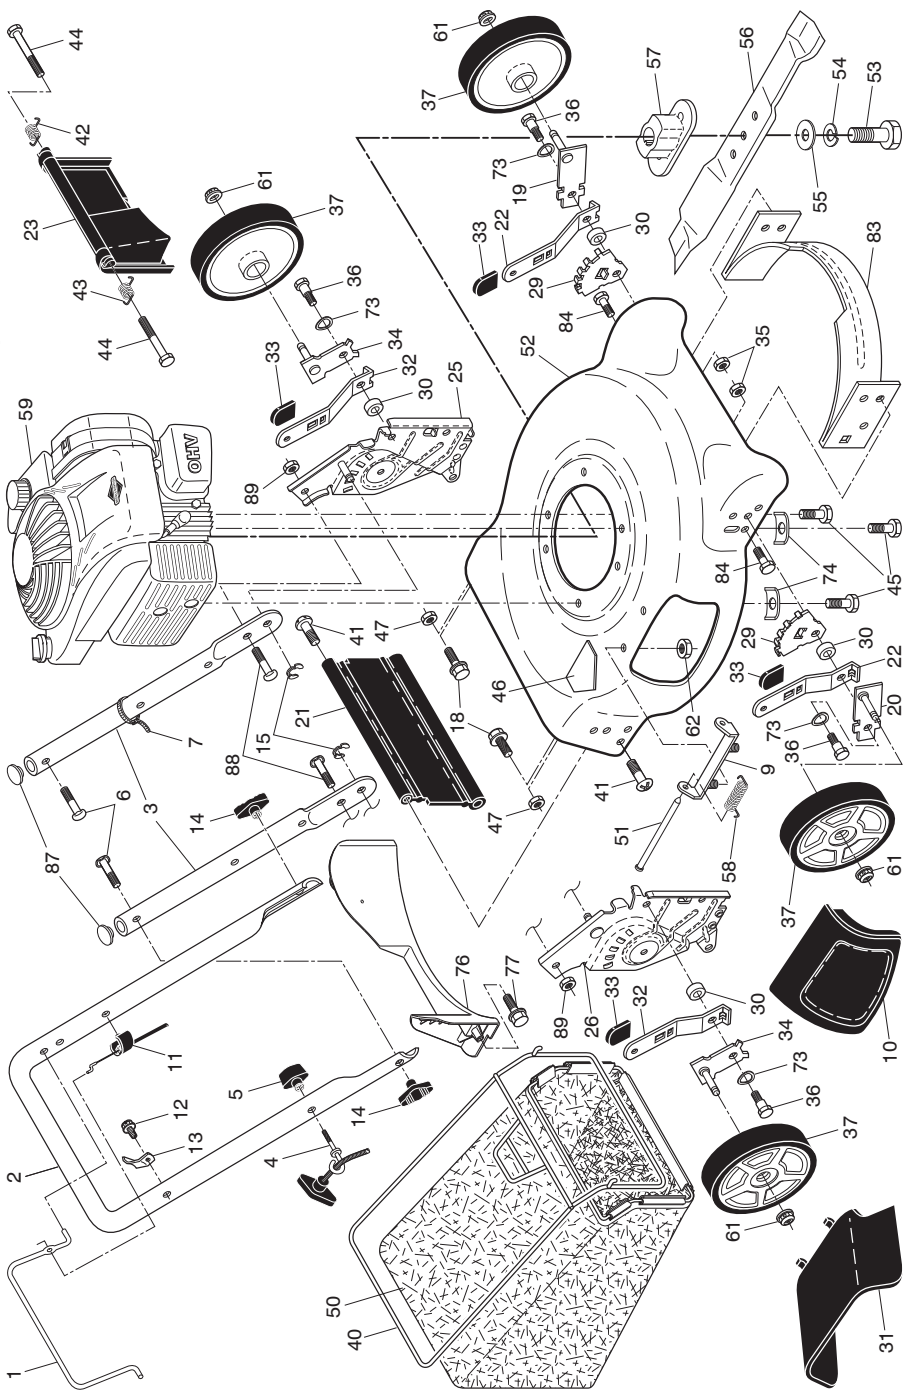

POULAN PRO ROTARY LAWN MOWER - MODEL NUMBER PR550N21R3 (MFG. ID. NO. 96132010101)

2

POULAN PRO ROTARY LAWN MOWER - MODEL NUMBER PR550N21R3 (MFG. ID. NO. 96132010101)

KEY PART NO.	DESCRIPTION	KEY PART NO.	DESCRIPTION	KEY PART NO.	DESCRIPTION
1	532 44 73-65 Control Bar	29	532 41 05-94 Wheel Adjusting Bracket	57	581 54 79-01 Blade Adapter
2	532 44 82-63 Upper Handle	30	532 40 16-29 Spacer	58	532 15 21-24 Hinge Spring
3	580 63 86-02 Bar, Lower Handle	31	532 16 57-60 Discharge Deflector	59	Engine, Briggs & Stratton, Model Number 9P702-0211-F1 (For engine service and replacement parts, call Briggs & Stratton at 1-800-233-3729)
4	581 90 21-01 Rope Guide	32	532 41 08-88 Selector Spring, Rear	61	532 40 91-48 Flanged Locknut
5	581 91 26-01 T-Knob	33	532 08 78-77 Selector Knob	62	873 80 04-00 Nut, Hex
6	532 19 15-74 Handle Bolt	34	532 41 08-90 Axle Arm Assembly, Rear	73	532 40 16-30 Washer, Curved, Cylindrical
7	532 06 64-26 Wire Tie	35	532 42 65-89 Locknut, Hex 5/16-18	74	532 12 50-78 Washer, Special, Engine
9	532 15 41-32 Hinge Bracket	36	532 40 16-38 Shoulder Bolt 5/16-18	76	589 41 68-04 Baffle, Rear
10	532 16 57-54 Mulcher Door	37	581 00 94-12 Wheel & Tire Assembly	77	817 41 13-12 Screw, Rear Baffle
11	532 44 09-34 Engine Zone Control Cable	40	532 41 19-49 Frame, Grassbag	83	532 42 85-01 Baffle, Front
12	532 17 88-48 Hex Washer Head Screw #10-16 x 5/8	41	532 19 41-86 Screw, Hinge	84	817 00 05-10 Screw, Front Baffle
13	532 43 00-34 Up-Stop Bracket	42	532 40 54-21 Spring, LH	87	532 43 75-16 Plug, Handle Bar
14	532 19 19-38 Handle Knob	43	532 40 54-23 Spring, RH	88	586 21 25-01 Bolt, Carriage
15	812 00 00-36 Klip Ring	44	532 18 41-93 Bolt, Rear Door	89	873 97 05-00 Nut, Hex
18	817 60 04-06 Screw	45	532 15 04-06 Hex Head Thread Rolling Screw 3/8-16 x 1	--	532 18 21-91 Warning Decal (not shown)
19	532 40 66-89 Axle Arm Assembly, Front, LH	46	532 18 21-66 Danger Decal	--	581 27 63-01 Bag of Parts (includes Key Numbers 88 and 89)
20	532 40 66-90 Axle Arm Assembly, Front, RH	47	873 80 05-00 Locknut, Hex	--	115 58 77-27 Operator's Manual, English
21	590 82 61-01 Kit, Rear Skirt	50	582 26 90-02 Grassbag	--	115 58 77-31 Operator's Manual, French
22	532 40 64-28 Selector Spring, Front	51	532 14 72-86 Hinge Rod	--	115 58 77-46 Operator's Manual, Spanish
23	532 41 06-03 Rear Door Assembly	52	581 70 83-25 Kit, Housing (includes #46)		
25	581 71 45-02 Handle Bracket Assembly, LH	53	532 85 10-84 Screw, Hex Head, Grade 8 3/8-24 x 1-3/8		
26	581 71 46-02 Handle Bracket Assembly, RH	54	532 85 02-63 Helical Lockwasher		
		55	532 85 10-74 Hardened Washer		
		56	532 40 67-12 21" Blade		

3

IMPORTANT: Use only Original Equipment Manufacturer (O.E.M.) replacement parts. Failure to do so could be hazardous, damage your lawn mower and void your warranty.

NOTE: All component dimensions given in U.S. inches. 1 inch = 25.4 mm.