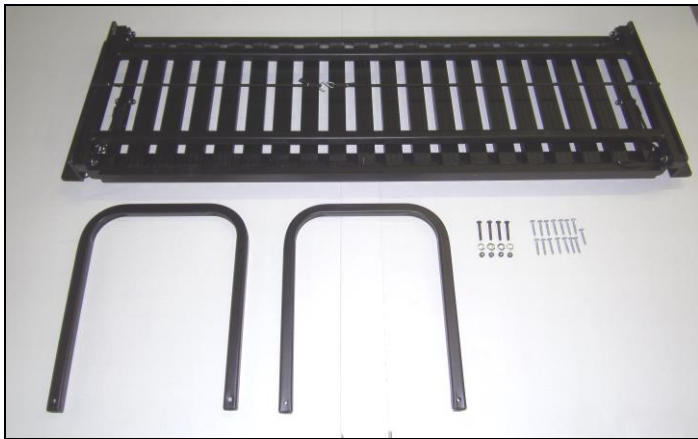

FIG. 1

CONTENTS-SEE FIGURE 1

- 15- 1/4" X 1 1/2" MACHINE SCREWS**
- 2- GRAB RAILS**
- 4- 1/4" X 1 3/4" BOLTS**
- 4- FLAT WASHERS**
- 4- LOCK NUTS**
- 1- MAGNUM TRUCK N' BUDDY FRAME WITH CABLES & BUNGIE CORD**

FIG. 4

FIG. 5

STEP 4-SEE FIGURE 5
ATTACH GRIP RAILS TO EACH SIDE OF MAGNUM TRUCK N' BUDDY USING 4 - 1/4" X 1 3/4" BOLTS, FLAT WASHERS AND LOCKNUTS. (2 EACH PER GRIP RAIL)

STEP 5-SEE FIGURES 6 AND 7
UNHOOK BUNGIE SECURING STRAP TO UNFOLD MAGNUM TRUCK N' BUDDY TO ITS USABLE POSITION.