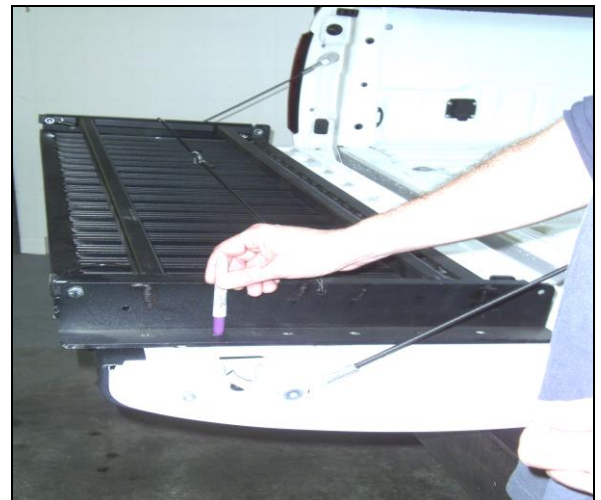

STEP 1-SEE FIGURE 2

SELECT DESIRED LOCATION ON TAILGATE OF TRUCK MAKING SURE THE BOTTOM STABILIZING ANGLE IS FLUSH AGAINST THE TOP OF TAILGATE. MARK SELECTED HOLES WITH PENCIL OR MARKER BEFORE DRILLING.

****NOTE**** A MINIMUM OF 15 MACHINE SCREWS SHOULD BE USED FOR SECURE MOUNTING.

FIG. 2

FIG. 3

STEP 2-SEE FIGURE 3
REMOVE MAGNUM TRUCK N' BUDDY AND DRILL PILOT HOLES WHERE MARKED USING A 1/8" DRILL BIT.

STEP 3-SEE FIGURE 4
REPLACE MAGNUM TRUCK N' BUDDY OVER DRILLED HOLES AND FASTEN TO TAILGATE USING THE 15 MACHINE SCREWS PROVIDED.