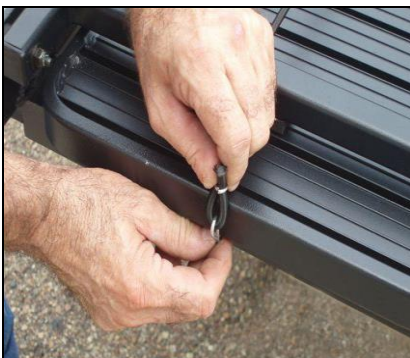

****NOTE**** A MINIMUM OF 15 MACHINE SCREWS SHOULD BE USED FOR SECURE MOUNTING.

FIG. 2

FIG. 3

STEP 2-SEE FIGURE 3
REMOVE MAGNUM TRUCK N' BUDDY AND DRILL PILOT HOLES WHERE MARKED USING A 1/8" DRILL BIT.

STEP 3-SEE FIGURE 4
REPLACE MAGNUM TRUCK N' BUDDY OVER DRILLED HOLES AND FASTEN TO TAILGATE USING THE 15 MACHINE SCREWS PROVIDED.

FIG. 4

FIG. 5

STEP 4-SEE FIGURE 5
ATTACH GRIP RAILS TO EACH SIDE OF MAGNUM TRUCK N' BUDDY USING 4 - 1/4" X 1 3/4" BOLTS, FLAT WASHERS AND LOCKNUTS. (2 EACH PER GRIP RAIL)

STEP 5-SEE FIGURES 6 AND 7
UNHOOK BUNGIE SECURING STRAP TO UNFOLD MAGNUM TRUCK N' BUDDY TO ITS USABLE POSITION.