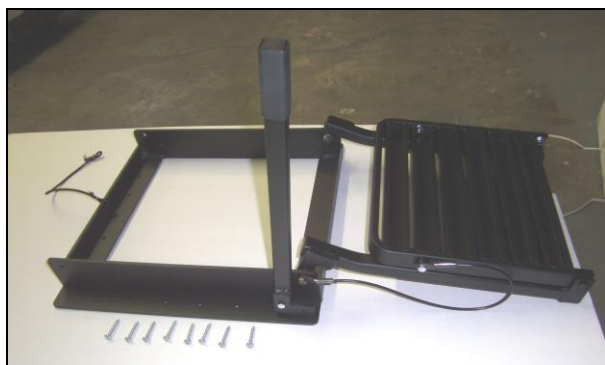

TRUCK'N BUDDY *For Trucks With a Bedcover* MODEL: TNB2001

⚠ WARNING

READ ALL INSTRUCTIONS BEFORE USING THE TRUCK'N BUDDY
NOTE: Failure to read instructions before use could result in injury or death.

Instructions for Installation and Use:

Fig. 1

Contents: See Fig. 1

- 1 -Truck'N Buddy assembly
- 8 -1/4" x 1 1/2" machine screws
- 1 -Grab rail (Already Attached)

Select desired location on tailgate of truck making sure the bottom stabilizing angle is flush against top of tailgate. Mark selected holes with pencil for drilling. **NOTE:** A minimum of 8 machine screws should be used for secure mounting. **See Fig. 2**

Fig. 2

Fig. 3

Remove TRUCK'N BUDDY and drill pilot holes where marked using a 1/8" drill bit. **See Fig. 3**

Fig. 4

Replace TRUCK'N BUDDY over drilled holes and fasten to tailgate using the **8** machine screws provided. **See Fig. 4**