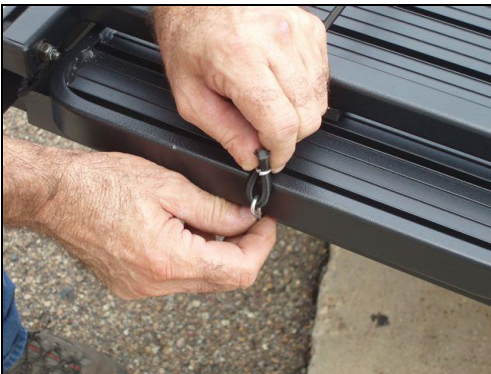

Fig. 1

Contents: See Fig. 1

- 1 -Truck'N Buddy assembly
- 8 -1/4" x 1 1/2" machine screws
- 1 -Grab rail (Already Attached)

Select desired location on tailgate of truck making sure the bottom stabilizing angle is flush against top of tailgate. Mark selected holes with pencil for drilling. **NOTE:** A minimum of 8 machine screws should be used for secure mounting. **See Fig. 2**

Fig. 2

Fig. 3

Remove TRUCK'N BUDDY and drill pilot holes where marked using a 1/8" drill bit. **See Fig. 3**

Fig. 4

Replace TRUCK'N BUDDY over drilled holes and fasten to tailgate using the **8** machine screws provided. **See Fig. 4**

Remove bungee securing strap, (**See Fig.5**), to unfold TRUCK'N BUDDY to its usable position. **See Fig.6**. Reverse this procedure to return the TRUCK'N BUDDY to its compact traveling position.

Fig. 5