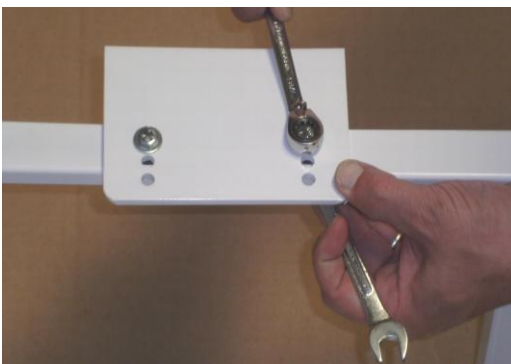

Instructions for Installation and Use:

CONTENTS: SEE FIGURE 1

- 1- LOAD-A-PUP PLATFORM ASSEMBLY WITH PRE-INSTALLED CABLES AND "U" BRACKET
- 1- LADDER MOUNTING BRACKET
- 1- LOAD-A-PUP SECURITY STRAP WITH SNAP HOOK
- 2- LADDER CINCHING STRAPS
- 2- 1/4" X 1" BOLTS
- 2- NYLON WASHERS
- 4- FLAT WASHERS
- 2- 1/4" LOCKNUTS

FIG. 2

STEP 1-INSTALLING LADDER MOUNTING BRACKET-SEE FIGURE 2

SELECT THE PROPER HOLES IN THE LADDER MOUNTING BRACKET THAT WILL ALLOW FOR A SECURE FIT TO LADDER RUNG. ASSEMBLE THE LADDER MOUNTING BRACKET TO THE LOAD-A-PUP PLATFORM ASSEMBLY USING 2- 1/4" X 1" BOLTS, 4- FLAT WASHERS, 2- 1/4" LOCKNUTS & 2- NYLON WASHERS. TIGHTEN SECURELY.

****NOTE**** THE 2 NYLON WASHERS ARE TO BE PLACED BETWEEN THE LADDER MOUNTING BRACKET AND THE UPRIGHTS OF THE LOAD-A-PUP PLATFORM ASSEMBLY.

STEP 2-SEE FIGURE 3
PLACE LOAD-A-PUP ONTO DESIRED
RUNG OF BOAT LADDER.

FIG. 3

FIG. 4

FIG. 4A

FIG. 4B

**STEP 3-INSTALLING
SECURITY STRAP WITH SNAP
HOOK-SEE FIGURE 4 & 4A**

TO SECURE THE LOAD-A-PUP
TO THE BOAT, INSTALL THE
LOAD-A-PUP SECURITY STRAP
WITH SNAP HOOK. ATTACH
THE END OF THE STRAP
WITHOUT THE SNAP HOOK TO
A SECURE POINT ON THE BOAT
AND CLIP THE SNAP HOOK
ONTO THE BOLT IN THE “U”
BRACKET.