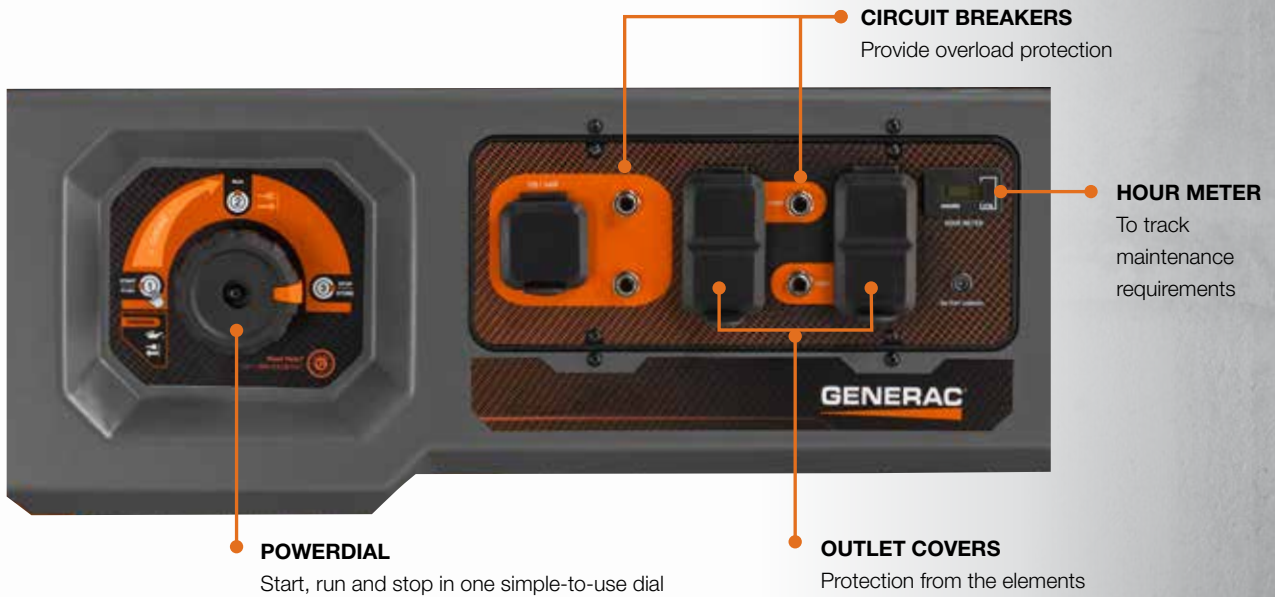

CONTROL PANEL FEATURES

HOW MUCH POWER DO YOU NEED?

Sizing a portable generator is easy. Check out this sample:

1. **1** CHOOSE WHICH DEVICES YOU WANT TO POWER AT THE SAME TIME.
2. **2** RECORD AND ADD THE RUNNING WATTS LISTED FOR EACH DEVICE THAT YOU NEED TO POWER.
3. **3** RECORD THE STARTING WATTS LISTED FOR EACH DEVICE.
4. **4** SELECT THE ONE DEVICE WITH THE HIGHEST STARTING WATTS. ADD THAT NUMBER TO THE TOTAL RUNNING WATTS TO DETERMINE THE TOTAL WATTAGE REQUIREMENT.

DEVICE	RUNNING WATTS	ADDITIONAL STARTING WATTS	GENERATOR SIZE
Refrigerator	700	2200	Minimum starting watts for your needs ↓ 6750 Starting watts
Sump Pump	1050	2150	
Belt Sander	1200	2400	
Circular Saw	1400	2300	
Total	4350	+ 2400 =	

	DEVICE	RUNNING WATTS	ADDITIONAL STARTING WATTS
HOUSEHOLD	Coffee Maker	1500	-
	Computer with a 17" Monitor	800	-
	Electric Range - 8" Element	2100	-
	Electric Water Heater	2000	1000
	Garage Door Opener - 1/2 HP	875	2350
	Microwave - 1000 Watts	1000	-
	Refrigerator/Freezer	700	2200
	Sump Pump 1/2 HP	1050	2150
	Television - 27"	500	-
	Washing Machine	1150	2300
	Well Pump - 1/2 HP	1000	2100
	Central AC - 24,000 BTU	3800	4950
	Furnace Fan Blower - 1/2 HP	875	2300
	Heat Pump	4700	4500
Window AC - 12,000 BTU	3250	3950	
JOBSITE	Air Compressor - 1/2 HP	1000	2000
	Airless Paint Sprayer- 1/3 HP	600	1200
	Belt Sander - 3"	1200	2400
	Circular Saw - 7-1/4"	1400	2300
	Hand Drill - 1/2"	600	900
	Reciprocating Saw	960	-
	Quartz Halogen Work Light	1000	-
	Table Saw, 10"	2000	2000
	CD / DVD Player	100	-
	Color TV - 13"	150	-
RECREATION	Inflator Pump	50	150
	Outdoor Light String	250	-
	Slow Cooker	250	-
	RV Air Conditioner (13,500 BTU)	1500	700

*Watts listed are approximate. Check your appliance for actual requirements. Total wattage requirements assumes intermittent starting of devices.