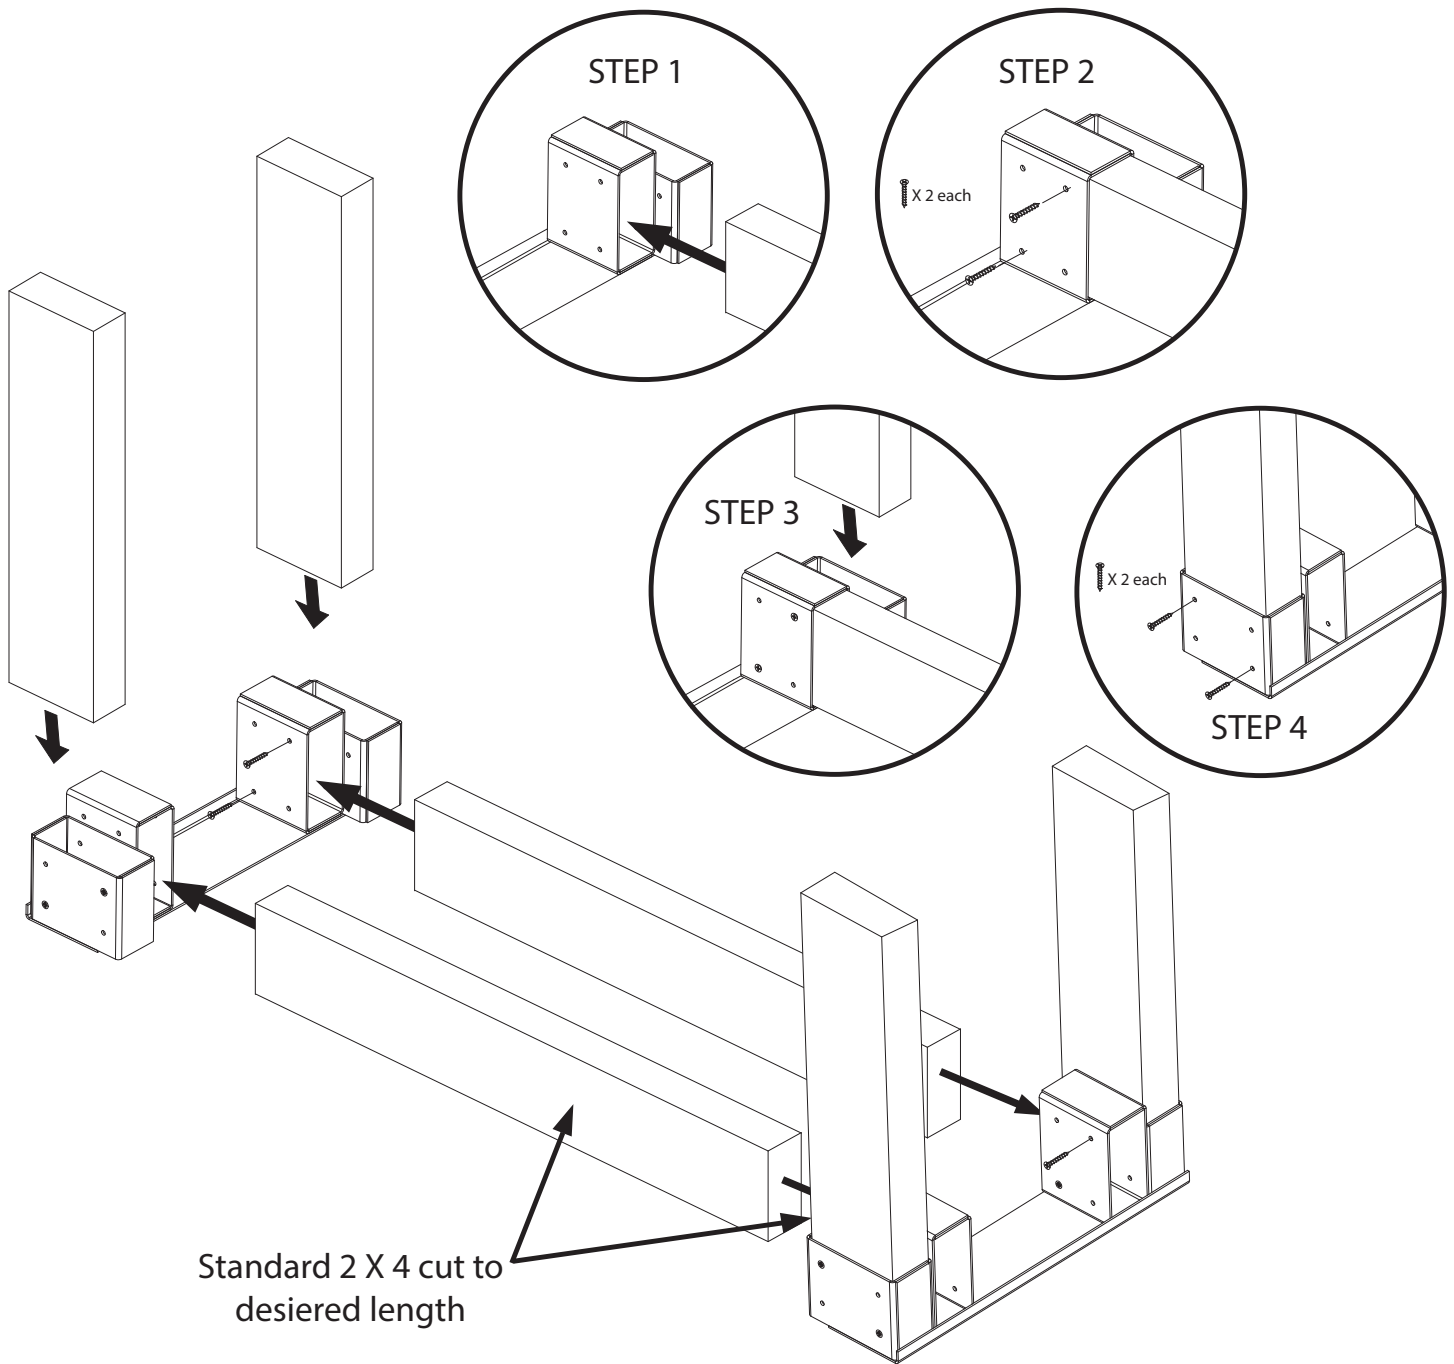

HCLRK ASSEMBLY INSTRUCTIONS

Key	Part No.	Description	Qty.
1	610136	Log Rack Anchor	2
2	83640	Wood Screw	20

In order to maintain warranty, components must be replaced using original manufacturers parts purchased through your dealer or directly from the appliance manufacturer. Use of third party components will void the warranty.