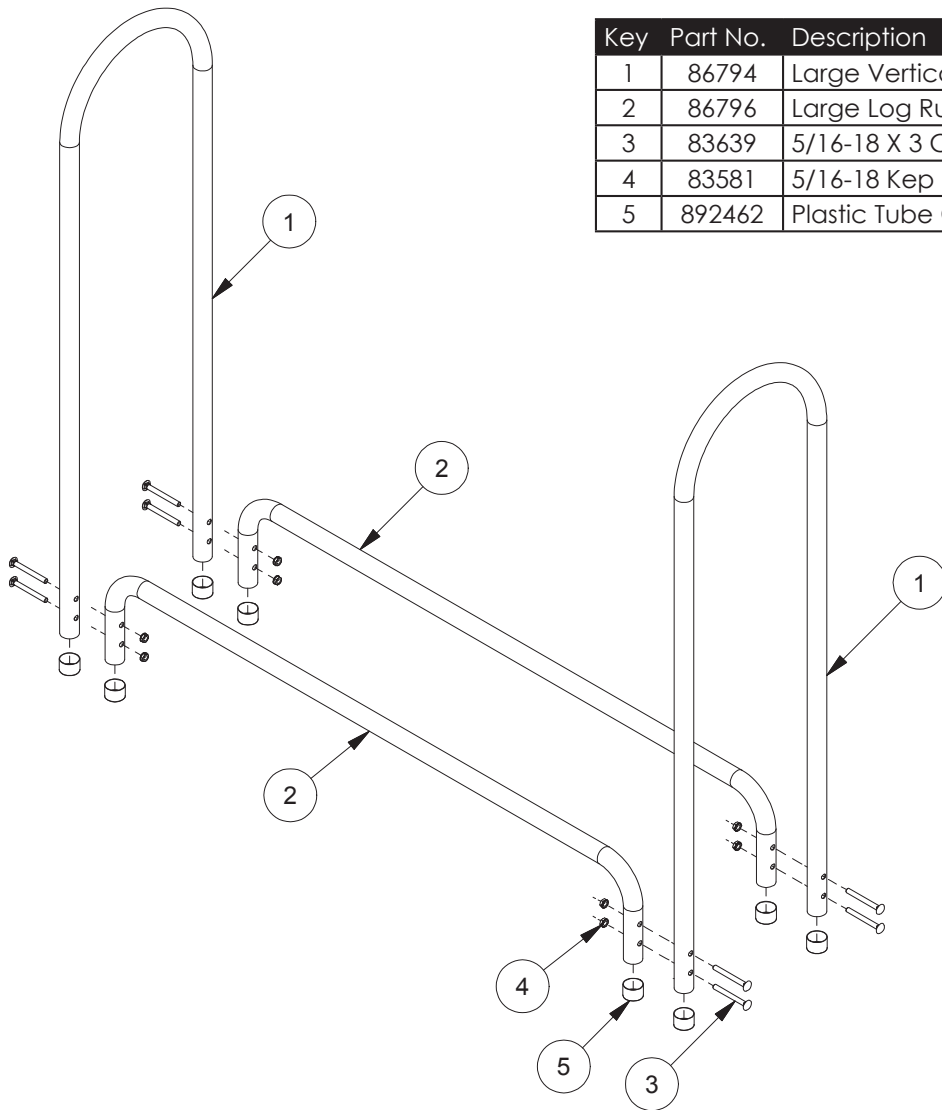

HCLR4 ASSEMBLY INSTRUCTIONS

Key	Part No.	Description	Qty.
1	86794	Large Vertical Log Rack	2
2	86796	Large Log Runner	2
3	83639	5/16-18 X 3 Carr Bolt/Flat Blk	8
4	83581	5/16-18 Kep Nut (Black)	8
5	892462	Plastic Tube Cap	8