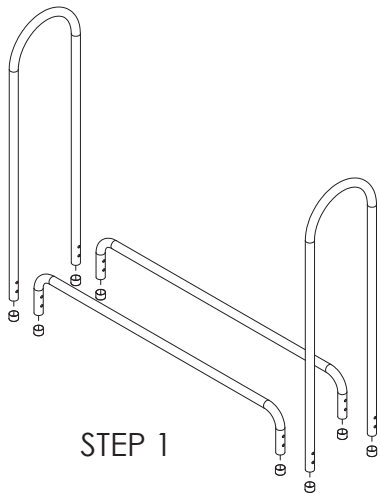

HCLR4 ASSEMBLY INSTRUCTIONS

Key	Part No.	Description	Qty.
1	86794	Large Vertical Log Rack	2
2	86796	Large Log Runner	2
3	83639	5/16-18 X 3 Carr Bolt/Flat Blk	8
4	83581	5/16-18 Kep Nut (Black)	8
5	892462	Plastic Tube Cap	8