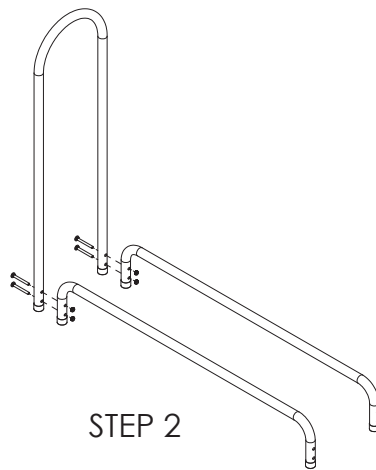

HCLR4 ASSEMBLY INSTRUCTIONS

Key	Part No.	Description	Qty.
1	86794	Large Vertical Log Rack	2
2	86796	Large Log Runner	2
3	83639	5/16-18 X 3 Carr Bolt/Flat Blk	8
4	83581	5/16-18 Kep Nut (Black)	8
5	892462	Plastic Tube Cap	8