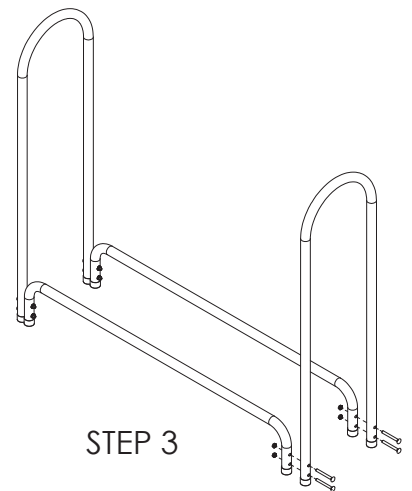

HCLR4 ASSEMBLY INSTRUCTIONS

Key	Part No.	Description	Qty.
1	86794	Large Vertical Log Rack	2
2	86796	Large Log Runner	2
3	83639	5/16-18 X 3 Carr Bolt/Flat Blk	8
4	83581	5/16-18 Kep Nut (Black)	8
5	892462	Plastic Tube Cap	8