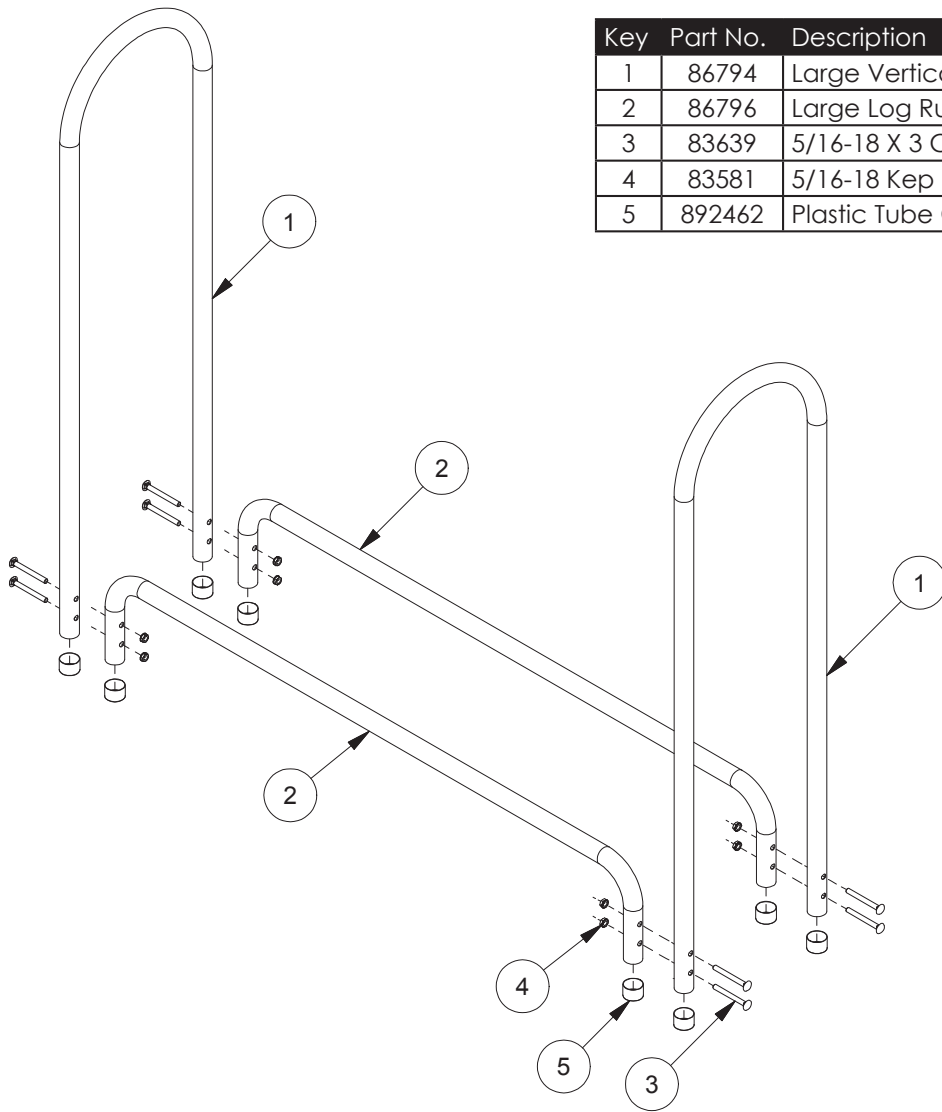

HCLR4 ASSEMBLY INSTRUCTIONS

Key	Part No.	Description	Qty.
1	86794	Large Vertical Log Rack	2
2	86796	Large Log Runner	2
3	83639	5/16-18 X 3 Carr Bolt/Flat Blk	8
4	83581	5/16-18 Kep Nut (Black)	8
5	892462	Plastic Tube Cap	8