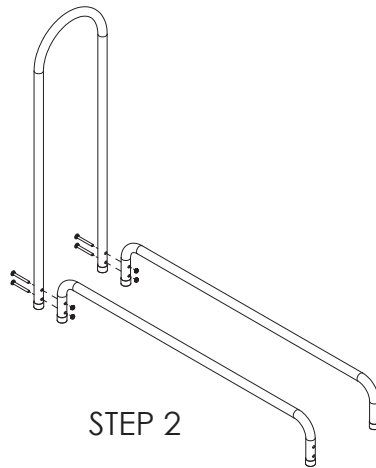

HCLR4 ASSEMBLY INSTRUCTIONS

Key	Part No.	Description	Qty.
1	86794	Large Vertical Log Rack	2
2	86796	Large Log Runner	2
3	83639	5/16-18 X 3 Carr Bolt/Flat Blk	8
4	83581	5/16-18 Kep Nut (Black)	8
5	892462	Plastic Tube Cap	8