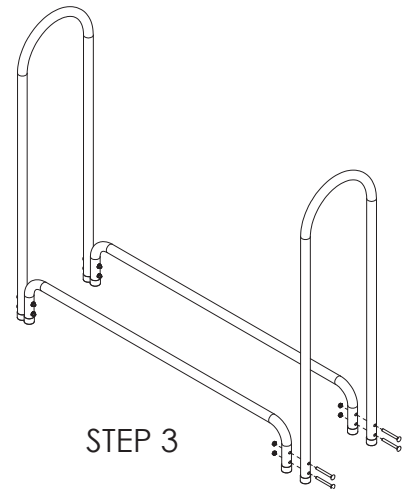

HCLR4 ASSEMBLY INSTRUCTIONS

Key	Part No.	Description	Qty.
1	86794	Large Vertical Log Rack	2
2	86796	Large Log Runner	2
3	83639	5/16-18 X 3 Carr Bolt/Flat Blk	8
4	83581	5/16-18 Kep Nut (Black)	8
5	892462	Plastic Tube Cap	8