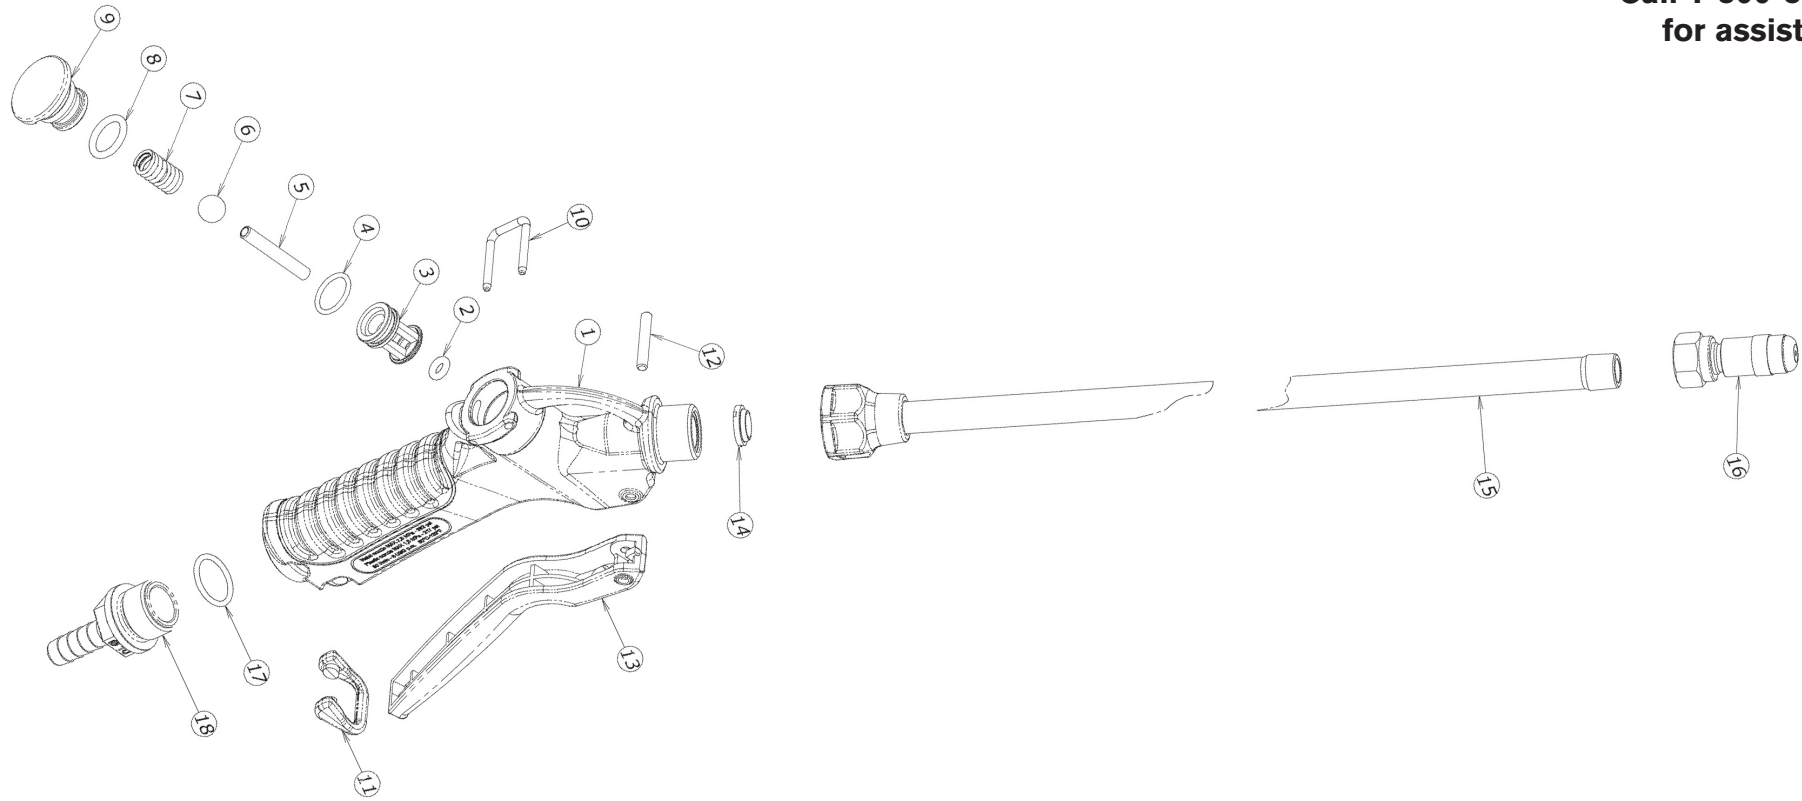

Call 1-800-864-1649
for assistance

NO	DESCRIPTION	PART#
16	Brass Nozzle 1.8 Orifice - Standard	900.054-18
N/A	Brass Nozzle 2.4 Orifice	900.054-24
18	3/8" Hose Barb	SG-2218HB-38