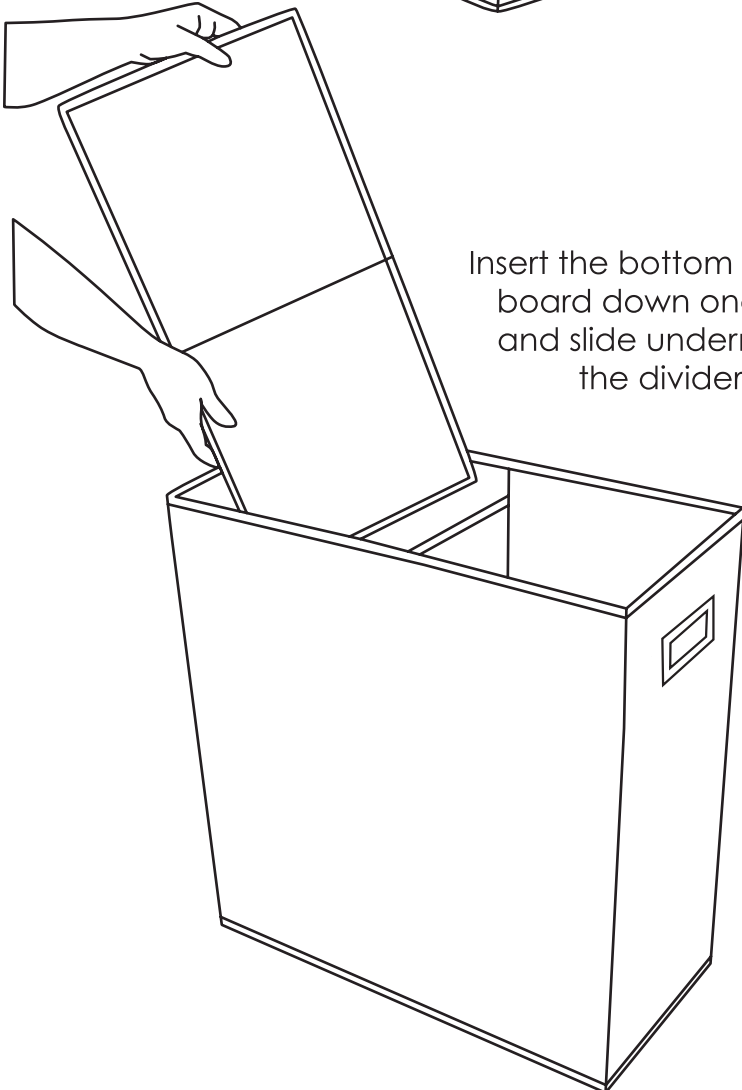

GFL6000GR

COLLAPSIBLE DOUBLE SORTER HAMPER

Unfold and pop open.

Flip over and zip closed.

Insert the bottom support board down one side and slide underneath the divider.

Greenway[®]

1-877-447-4768

www.ghpgroupinc.com