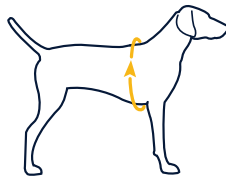

Jet Stream™ Vest

efficiently cools dogs during light and fast, high-intensity adventures through evaporative cooling

KEY FEATURES

- A** Vest cut for fast and light athletic endeavors
- B** Lightweight spandex back panel provides shade
- C** Three layer construction chest panel cools the core:
 - Wicking outer layer facilitates evaporation
 - Absorbent middle layer stores water for evaporation
 - Comfortable inner layer transfers cooling effect to the dog
- D** Zippered closure for high-performance fit

ACTIVITIES: Trail Running, Hiking, Mountain Biking

CONDITIONS: Hot Weather

SIZING

DOG'S GIRTH

Measure around widest part of rib cage

XXS

13-17 in
(33-43 cm)

XS

17-22 in
(43-56 cm)

S

22-27 in
(56-69 cm)

M

27-32 in
(69-81 cm)

L

32-36 in
(81-91 cm)

XL