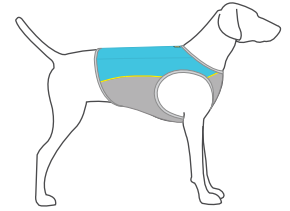

Jet Stream™ Vest

efficiently cools dogs during light and fast, high-intensity adventures through evaporative cooling

KEY FEATURES

- A** Vest cut for fast and light athletic endeavors
- B** Lightweight spandex back panel provides shade
- C** Three layer construction chest panel cools the core:
 - Wicking outer layer facilitates evaporation
 - Absorbent middle layer stores water for evaporation
 - Comfortable inner layer transfers cooling effect to the dog
- D** Zippered closure for high-performance fit

ACTIVITIES: Trail Running, Hiking, Mountain Biking

CONDITIONS: Hot Weather

SIZING

DOG'S GIRTH

Measure around widest part of rib cage

XXS

13-17 in
(33-43 cm)

XS

17-22 in
(43-56 cm)

S

22-27 in
(56-69 cm)

M

27-32 in
(69-81 cm)

L

32-36 in
(81-91 cm)

XL

36-42 in
(91-107 cm)

Materials

- Air mesh
- Stretch wicking fabric
- YKK Vislon zipper
- Made in Vietnam

Colors

BLUE LAGOON

SALAMANDER ORANGE

Washing Instructions

- Secure fasteners
- Wash in cold water, gentle cycle
- Use mild detergent
- Hang dry
- Do not bleach, iron or dry clean