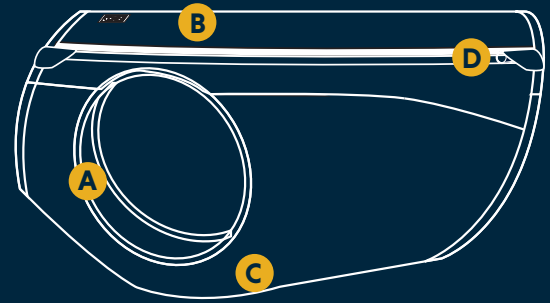

Jet Stream™ Vest

efficiently cools dogs during light and fast, high-intensity adventures through evaporative cooling

KEY FEATURES

- A** Vest cut for fast and light athletic endeavors
- B** Lightweight spandex back panel provides shade
- C** Three layer construction chest panel cools the core:
 - Wicking outer layer facilitates evaporation
 - Absorbent middle layer stores water for evaporation
 - Comfortable inner layer transfers cooling effect to the dog
- D** Zippered closure for high-performance fit

ACTIVITIES: Trail Running, Hiking, Mountain Biking

CONDITIONS: Hot Weather

SIZING

DOG'S GIRTH

Measure around widest part of rib cage

XXS

13-17 in
(33-43 cm)

XS

17-22 in
(43-56 cm)

S

22-27 in
(56-69 cm)

M

27-32 in
(69-81 cm)

L

32-36 in
(81-91 cm)

XL

36-42 in
(91-107 cm)

Materials

- Air mesh
- Stretch wicking fabric
- YKK Vislon zipper
- Made in Vietnam

Colors

BLUE LAGOON

SALAMANDER ORANGE

Washing Instructions

- Secure fasteners
- Wash in cold water, gentle cycle
- Use mild detergent
- Hang dry
- Do not bleach, iron or dry clean