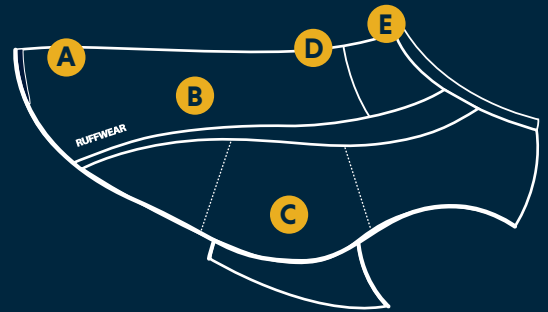

Swamp Cooler™ Vest

a cooling vest that uses natural evaporative cooling to keep your dog cool

KEY FEATURES

- A** Full coverage for maximum shade
- B** Three layer construction for maximum cooling
 - Wicking outer layer reflects heat and facilitates evaporation
 - Absorbent middle layer stores water for evaporation
 - Comfortable inner layer transfers cooling effect to the dog
- C** Side release buckles for easy on/off
- D** Leash portal on back for attaching to our Front Range™ Harness or Web Master™ Harness
- E** Low-light visibility with reflective trim and light loop for attaching The Beacon™

ACTIVITIES: Hiking, Everyday

CONDITIONS: Hot Weather

SIZING

DOG'S GIRTH

Measure around widest part of rib cage

XXS	XS	S	M	L	XL
13-17 in (33-43 cm)	17-22 in (43-56 cm)	22-27 in (56-69 cm)	27-32 in (69-81 cm)	32-36 in (81-91 cm)	36-42 in (91-107 cm)

Materials

- Air mesh
- ITW Nexus Waveloc buckles
- Reflective trim
- Made in Vietnam

Colors

Washing Instructions

- Secure fasteners
- Wash in cold water, gentle cycle
- Use mild detergent
- Hang dry
- Do not bleach, iron or dry clean