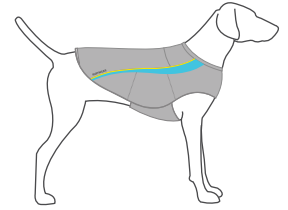

Swamp Cooler™ Vest

a cooling vest that uses natural evaporative cooling to keep your dog cool

KEY FEATURES

- A** Full coverage for maximum shade
- B** Three layer construction for maximum cooling
 - Wicking outer layer reflects heat and facilitates evaporation
 - Absorbent middle layer stores water for evaporation
 - Comfortable inner layer transfers cooling effect to the dog
- C** Side release buckles for easy on/off
- D** Leash portal on back for attaching to our Front Range™ Harness or Web Master™ Harness
- E** Low-light visibility with reflective trim and light loop for attaching The Beacon™

ACTIVITIES: Hiking, Everyday

CONDITIONS: Hot Weather

SIZING

DOG'S GIRTH

Measure around widest part of rib cage

XXS	XS	S	M	L	XL
13-17 in (33-43 cm)	17-22 in (43-56 cm)	22-27 in (56-69 cm)	27-32 in (69-81 cm)	32-36 in (81-91 cm)	36-42 in (91-107 cm)

Materials

- Air mesh
- ITW Nexus Waveloc buckles
- Reflective trim
- Made in Vietnam

Colors

Washing Instructions

- Secure fasteners
- Wash in cold water, gentle cycle
- Use mild detergent
- Hang dry
- Do not bleach, iron or dry clean