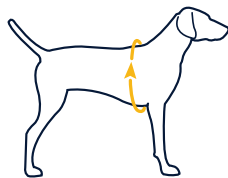

Swamp Cooler™ Vest

a cooling vest that uses natural evaporative cooling to keep your dog cool

KEY FEATURES

- A** Full coverage for maximum shade
- B** Three layer construction for maximum cooling
 - Wicking outer layer reflects heat and facilitates evaporation
 - Absorbent middle layer stores water for evaporation
 - Comfortable inner layer transfers cooling effect to the dog
- C** Side release buckles for easy on/off
- D** Leash portal on back for attaching to our Front Range™ Harness or Web Master™ Harness
- E** Low-light visibility with reflective trim and light loop for attaching The Beacon™

ACTIVITIES: Hiking, Everyday

CONDITIONS: Hot Weather

SIZING

DOG'S GIRTH

Measure around widest part of rib cage

XXS	XS	S	M	L	XL
13-17 in (33-43 cm)	17-22 in (43-56 cm)	22-27 in (56-69 cm)	27-32 in (69-81 cm)	32-36 in (81-91 cm)	36-42 in (91-107 cm)

Materials

- Air mesh
- ITW Nexus Waveloc buckles
- Reflective trim
- Made in Vietnam

Colors

Washing Instructions

- Secure fasteners
- Wash in cold water, gentle cycle
- Use mild detergent
- Hang dry
- Do not bleach, iron or dry clean