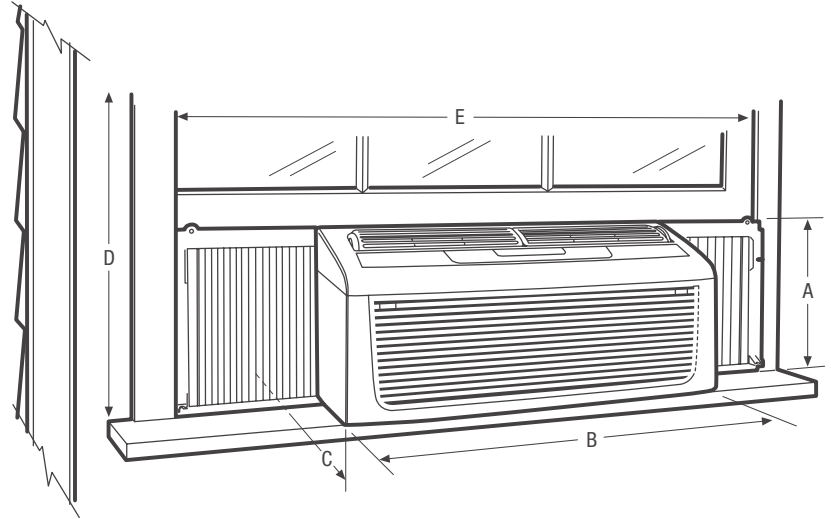

Performance	
BTU (Cool)	6,000
Dehumidification (Pints/Hour)	1.3
Cool Area (Up To Sq. Ft.)	250
Energy Efficiency Ratio	11.2
Electrical	
Volts	115
Amps (Cool)	4.7
Watts (Cool)	560
Length of Power Cord (Min./Max.)	6' / 6.5'
Plug Type (NEMA)	LC1D1 (5-15P)
Features	
Electronic Controls	Ready-Select*
Fan Speeds (Cool / Fan)	3 / 3
Low Voltage Start-Up	Yes
Auto Cool Function	Yes
Energy Saver Mode	Yes
Sleep Mode	Yes
Filter Check	Yes
24-Hour On / Off Timer	Yes
Clean Air Ionizer	
Remote Control	Full Function
Air CFM (High / Low)	176 / 153 / 124
Air Direction Control	8-Way
Fresh Air / Exhaust Vent / Closed	No / No / Yes
Filter Type	Antibacterial Mesh
Filter Access	Tilt-Out
Slide-Out Chassis	
Window Mounting Kit (Included)	Pleated Quick Mount
Warranty¹	Yes
Certifications	
ENERGY STAR®	
Performance	AHAM
Specifications	
Refrigerant	R410a
Shipping Weight (Approx.)	57 Lbs.

¹Warranty 5 year sealed system / 1 year full parts and labor.

NOTE: For planning purposes only. Always consult local and national electric codes. Refer to Product Installation Guide for detailed installation instructions on the web at frigidaire.com.

Product Dimensions	
A - Height	12-1/4"
B - Width	23-5/8"
C - Depth	18"

Window Dimensions	
D - Height (Min.)	12-1/2"
E - Width (Min./Max.)	26-1/2" / 41-1/2"

Accessories information available on the web at frigidaire.com

FRIGIDAIRE

USA • 10200 David Taylor Drive • Charlotte, NC 28262 • 1-800-FRIGIDAIRE • frigidaire.com
CANADA • 5855 Terry Fox Way • Mississauga, ON L5V 3E4 • 1-800-265-8352 • frigidaire.ca
FFRL0633Q1 10/15

© 2015 Electrolux Home Products, Inc.

Specifications subject to change.