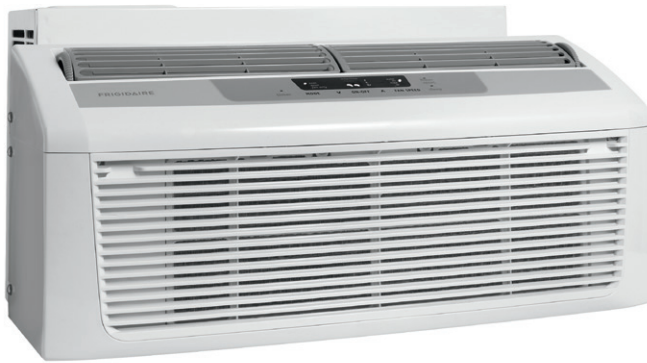

Home Comfort

FFRL0633Q1

Low-Profile Air Conditioner

Product Dimensions

Height	12-1/4"
Width	23-5/8"
Depth	18"

More Easy-To-Use Features

Sleep Mode

With Sleep Mode, the temperature gradually increases a few degrees over the evening, saving energy and creating a comfortable environment during the evening hours.

SpaceWise® Adjustable Side Panels

With the Adjustable Side Panels, the side panels will extend to best fit your window.

Power Cord

Comes with an extra long three-prong cord — makes extension cords unnecessary.

Energy Saver Mode

Reduce your utility bills in this mode. It cools similarly to central air, with the unit turning on and off at different intervals to ensure the room temperature stays at the set temperature.