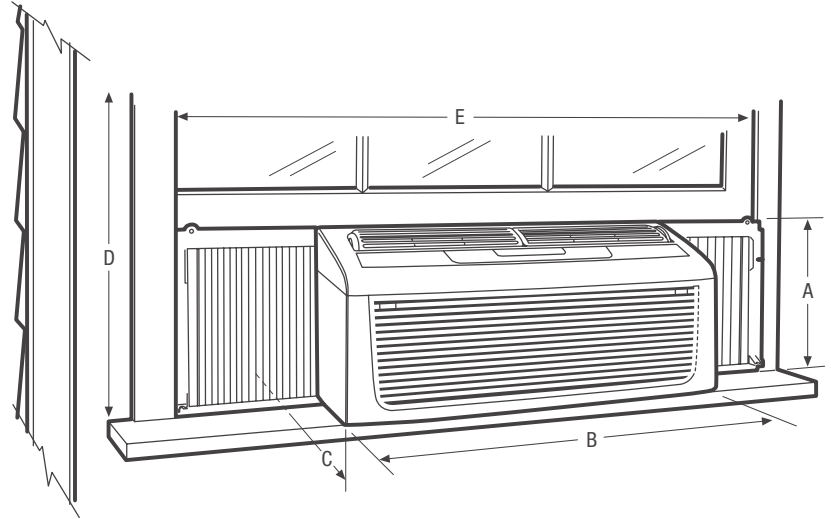

Performance	
BTU (Cool)	6,000
Dehumidification (Pints/Hour)	1.3
Cool Area (Up To Sq. Ft.)	250
Energy Efficiency Ratio	11.2
Electrical	
Volts	115
Amps (Cool)	4.7
Watts (Cool)	560
Length of Power Cord (Min./Max.)	6' / 6.5'
Plug Type (NEMA)	LC1D1 (5-15P)
Features	
Electronic Controls	Ready-Select*
Fan Speeds (Cool / Fan)	3 / 3
Low Voltage Start-Up	Yes
Auto Cool Function	Yes
Energy Saver Mode	Yes
Sleep Mode	Yes
Filter Check	Yes
24-Hour On / Off Timer	Yes
Clean Air Ionizer	
Remote Control	Full Function
Air CFM (High / Low)	176 / 153 / 124
Air Direction Control	8-Way
Fresh Air / Exhaust Vent / Closed	No / No / Yes
Filter Type	Antibacterial Mesh
Filter Access	Tilt-Out
Slide-Out Chassis	
Window Mounting Kit (Included)	Pleated Quick Mount
Warranty¹	Yes
Certifications	
ENERGY STAR®	
Performance	AHAM
Specifications	
Refrigerant	R410a
Shipping Weight (Approx.)	57 Lbs.

¹Warranty 5 year sealed system / 1 year full parts and labor.

NOTE: For planning purposes only. Always consult local and national electric codes. Refer to Product Installation Guide for detailed installation instructions on the web at frigidaire.com.

Product Dimensions	
A - Height	12-1/4"
B - Width	23-5/8"
C - Depth	18"

Window Dimensions	
D - Height (Min.)	12-1/2"
E - Width (Min./Max.)	26-1/2" / 41-1/2"

Accessories information available on the web at frigidaire.com

FRIGIDAIRE

USA • 10200 David Taylor Drive • Charlotte, NC 28262 • 1-800-FRIGIDAIRE • frigidaire.com
CANADA • 5855 Terry Fox Way • Mississauga, ON L5V 3E4 • 1-800-265-8352 • frigidaire.ca
FFRL0633Q1 10/15