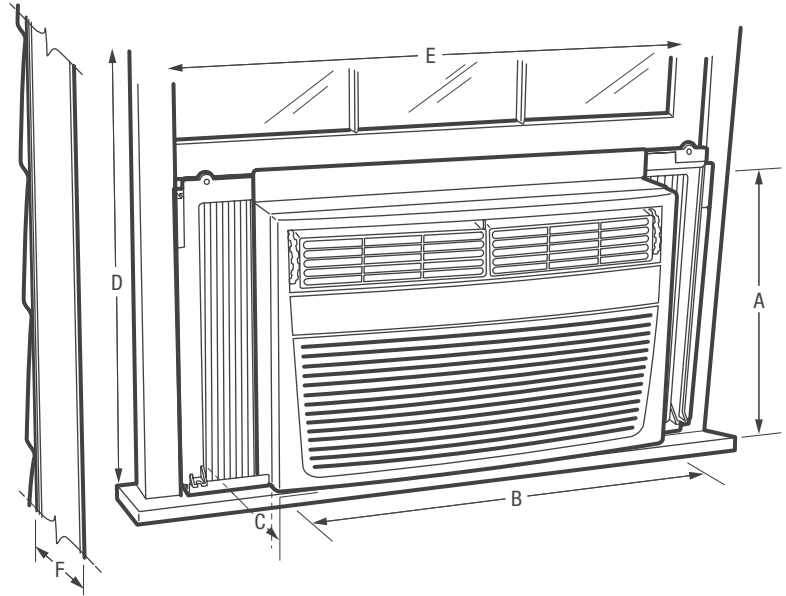

Performance	
BTU (Cool)	15,100
Dehumidification (Pints/Hour)	3.8
Cool Area (Up To Sq. Ft.)	850
Energy Efficiency Ratio	11.8
Electrical	
Volts	115
Amps (Cool)	11.5
Watts (Cool)	1,275
Length of Power Cord (Min./Max.)	5' / 6'
Plug Type (NEMA)	LCDI (5-15P)
Features	
Electronic Controls	Ready-Select® Controls
Fan Speeds (Cool / Fan)	3 / 3
Low Voltage Start-Up	Yes
Auto Cool Function	Yes
Energy Saver Mode	Yes
Sleep Mode	Yes
Filter Check	Yes
24-Hour On / Off Timer	Yes
Clean Air Ionizer	Yes
Remote Control	Full-Function Remote T'Stat
Air CFM (High / Med / Low)	353 / 308 / 250
Air Direction Control	8-Way
Fresh Air / Exhaust Vent / Closed	Yes / Yes / Yes
Filter Type	Antibacterial Mesh
Filter Access	Tilt-Out
Slide-Out Chassis	Yes
Window Mounting Kit (Included)	Pleated Quick Mount
Warranty¹	Yes
Certifications	
ENERGY STAR®	Yes
Performance	AHAM
Specifications	
Refrigerant	R410a
Shipping Weight (Approx.)	120 Lbs.

¹Warranty 5 year sealed system / 1 year full parts and labor.

NOTE: For planning purposes only. Always consult local and national electric codes. Refer to Product Installation Guide for detailed installation instructions on the web at frigidaire.com.

Product Dimensions	
A - Height	17-7/8"
B - Width	23-5/8"
C - Depth	25-3/8"

Window Dimensions	
D - Height (Min.)	18-1/2"
E - Width (Min./Max.)	28" / 40-1/2"
Wall Cutout Dimensions	
F - Max. Wall Thickness	8"
Height	18"
Width	23-15/16"

Accessories information available on the web at frigidaire.com

FRIGIDAIRE

USA • 10200 David Taylor Drive • Charlotte, NC 28262 • 1-800-FRIGIDAIRE • frigidaire.com
CANADA • 5855 Terry Fox Way • Mississauga, ON L5V 3E4 • 1-800-265-8352 • frigidaire.ca

FFREI533S1 12/15

© 2015 Electrolux Home Products, Inc.

Specifications subject to change.