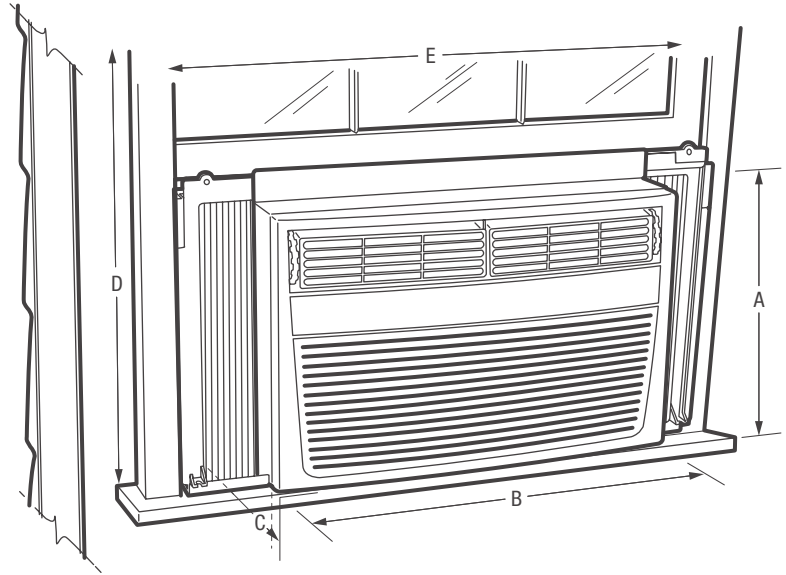

Performance	
BTU (Cool)	6,000
Dehumidification (Pints/Hour)	1.3
Cool Area (Up To Sq. Ft.)	250
Energy Efficiency Ratio	12.2
Electrical	
Volts	115
Amps (Cool)	4.5
Watts (Cool)	490
Length of Power Cord (Min./Max.)	6' / 6.5'
Plug Type (NEMA)	LCDI (5-15P)
Features	
Electronic Controls	Ready-Select® Controls
Fan Speeds (Cool / Fan)	3 / 3
Low Voltage Start-Up	Yes
Auto Cool Function	Yes
Energy Saver Mode	Yes
Sleep Mode	Yes
Filter Check	Yes
24-Hour On / Off Timer	Yes
Clean Air Ionizer	Yes
Remote Control	Full-Function
Air CFM (High / Med / Low)	152 / 120 / 105
Air Direction Control	8-Way
Fresh Air / Exhaust Vent / Closed	No / No / Yes
Filter Type	Antibacterial Mesh
Filter Access	Tilt-Out
Slide-Out Chassis	
Window Mounting Kit (Included)	Pleated Quick Mount
Warranty¹	Yes
Certifications	
ENERGY STAR®	Yes
Performance	AHAM
Specifications	
Refrigerant	R410a
Shipping Weight (Approx.)	52 Lbs.

¹Warranty 5 year sealed system / 1 year full parts and labor.

NOTE: For planning purposes only. Always consult local and national electric codes. Refer to Product Installation Guide for detailed installation instructions on the web at frigidaire.com.

Product Dimensions	
A - Height	13-7/16"
B - Width	18-1/2"
C - Depth	15-1/2"

Window Dimensions	
D - Height (Min.)	14"
E - Width (Min./Max.)	23" / 36"

Accessories information available on the web at frigidaire.com

FRIGIDAIRE

USA • 10200 David Taylor Drive • Charlotte, NC 28262 • 1-800-FRIGIDAIRE • frigidaire.com
CANADA • 5855 Terry Fox Way • Mississauga, ON L5V 3E4 • 1-800-265-8352 • frigidaire.ca

FFRE0633S1 12/15

© 2015 Electrolux Home Products, Inc.

Specifications subject to change.