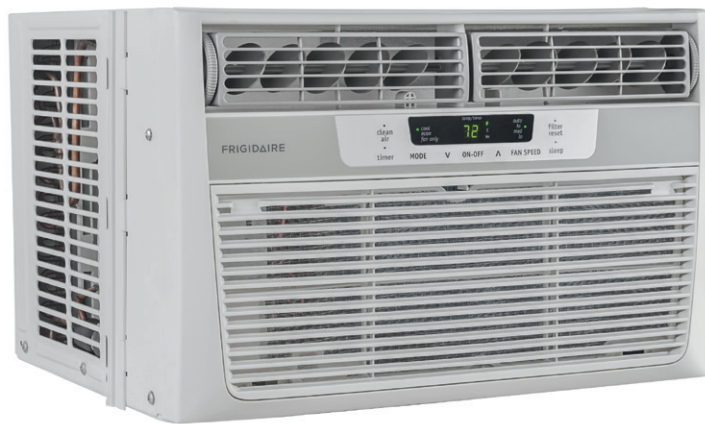

## Home Comfort

FFRE0633S1

### Mini Compact Air Conditioner

#### Energy Saver Mode

Reduce your utility bills in this mode. It cools similarly to central air, with the unit turning on and off at different intervals to ensure the room temperature stays at the set temperature.

### Product Dimensions

Height	13-7/16"
Width	18-1/2"
Depth	15-1/2"