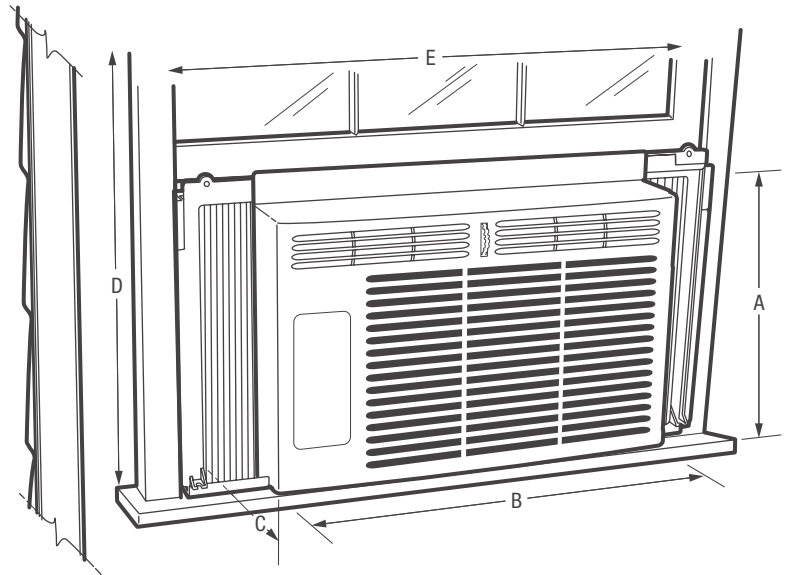

Performance	
BTU (Cool)	5,000
Dehumidification (Pints/Hour)	1.1
Cool Area (Up To Sq. Ft.)	150
Energy Efficiency Ratio	12.2
Electrical	
Volts	115
Amps (Cool)	3.8
Watts (Cool)	410
Length of Power Cord (Min./Max.)	6' / 6.5'
Plug Type (NEMA)	LCDI (5-15P)
Features	
Electronic Controls	Ready-Select® Controls
Fan Speeds (Cool / Fan)	2 / 2
Low Voltage Start-Up	Yes
Auto Cool Function	Yes
Energy Saver Mode	Yes
Sleep Mode	
Filter Check	Yes
24-Hour On / Off Timer	Yes
Clean Air Ionizer	
Remote Control	Full Function
Air CFM (High / Low)	124 / 106
Air Direction Control	4-Way
Fresh Air / Exhaust Vent / Closed	No / No / Yes
Filter Type	Antibacterial Mesh
Filter Access	Slide-Out
Slide-Out Chassis	
Window Mounting Kit (Included)	Pleated Quick Mount
Warranty¹	Yes
Certifications	
ENERGY STAR®	Yes
Performance	AHAM
Specifications	
Refrigerant	R410a
Shipping Weight (Approx.)	49 Lbs.

¹Warranty 5 year sealed system / 1 year full parts and labor.

NOTE: For planning purposes only. Always consult local and national electric codes. Refer to Product Installation Guide for detailed installation instructions on the web at frigidaire.com.

Product Dimensions	
A - Height	12"
B - Width	16"
C - Depth	15-1/4"

Window Dimensions	
D - Height (Min.)	13"
E - Width (Min./Max.)	23" / 36"

Accessories information available on the web at frigidaire.com

FRIGIDAIRE

USA • 10200 David Taylor Drive • Charlotte, NC 28262 • 1-800-FRIGIDAIRE • frigidaire.com
CANADA • 5855 Terry Fox Way • Mississauga, ON L5V 3E4 • 1-800-265-8352 • frigidaire.ca

FFRE0533S1 12/15

© 2015 Electrolux Home Products, Inc.

Specifications subject to change.